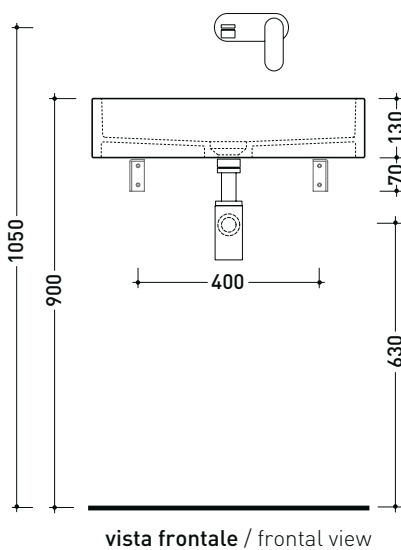

MWS + MWL60 Miniwash 60

Pair of wall fixing brackets + wall-hung basin cm 60

• without overflow • without tap ledge

Complements: **Chromed towel holder (PMW60)**
Line taps basin: ONE - NOKÉ - SI - FOLD - X1 - STIL - LOOK
Line accessories: TWO - HOOP - FOLD - STIL

Package dim. basin	Weight 16 kg	Pz. Pallet n° 24
Package dim. bracket	Weight 3 kg	Pz. Pallet n° -

CE UNI EN 14688 - CL00 Dop-No14688

staffe di fissaggio MWS
MWS fixing bracket

sizes in mm

Please consider a 2% tolerance on indicated measurements

MWS + MWL75 Miniwash 75

Pair of wall fixing brackets + wall-hung basin cm 75
 • without overflow • without tap ledge

Complements: **Chromed towel holder (PMW75)**
Line taps basin: ONE - NOKÉ - SI - FOLD - X1 - STIL - LOOK
Line accessories: TWO - HOOP - FOLD - STIL

CE UNI EN 14688 - CL00 Dop-No14688

vista zenitale / zenital view

vista frontale / frontal view

staffe di fissaggio MWS
MWS fixing bracket

sezione longitudinale / section