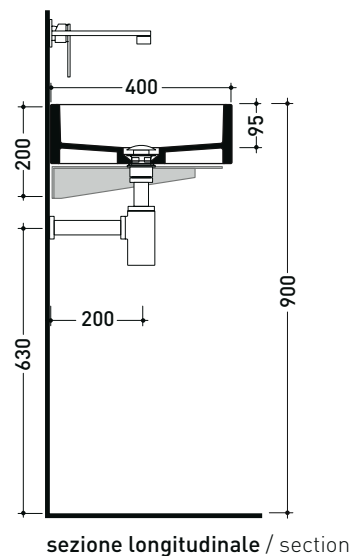

MWS + MWL60 Miniwash 60

Pair of wall fixing brackets + wall-hung basin cm 60

• without overflow • without tap ledge

Complements: **Chromed towel holder (PMW60)**
Line taps basin: ONE - NOKÉ - SI - FOLD - X1 - STIL - LOOK
Line accessories: TWO - HOOP - FOLD - STIL

Package dim. basin	Weight 16 kg	Pz. Pallet n° 24
Package dim. bracket	Weight 3 kg	Pz. Pallet n° -

CE UNI EN 14688 - CL00 Dop-No14688

staffe di fissaggio MWS
MWS fixing bracket

sizes in mm

Please consider a 2% tolerance on indicated measurements

MWS + MWL75 Miniwash 75

Pair of wall fixing brackets + wall-hung basin cm 75
 • without overflow • without tap ledge

Complements: **Chromed towel holder (PMW75)**
Line taps basin: ONE - NOKÉ - SI - FOLD - X1 - STIL - LOOK
Line accessories: TWO - HOOP - FOLD - STIL

CE UNI EN 14688 - CL00 Dop-No14688

vista zenitale / zenital view

vista frontale / frontal view

staffe di fissaggio MWS
MWS fixing bracket

sezione longitudinale / section