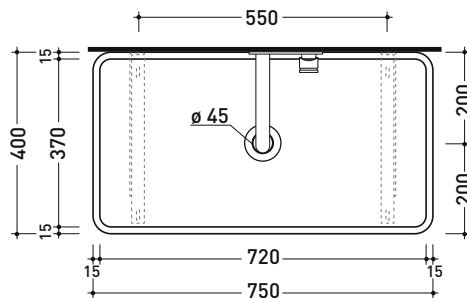

Package dim. basin	Weight 16 kg	Pz. Pallet n° 24
Package dim. bracket	Weight 3 kg	Pz. Pallet n° -

CE UNI EN 14688 - CL00 Dop-No14688

staffe di fissaggio MWS
MWS fixing bracket

sizes in mm

Please consider a 2% tolerance on indicated measurements

MWS + MWL75 Miniwash 75

Pair of wall fixing brackets + wall-hung basin cm 75
 • without overflow • without tap ledge

Complements: **Chromed towel holder (PMW75)**
Line taps basin: ONE - NOKÉ - SI - FOLD - X1 - STIL - LOOK
Line accessories: TWO - HOOP - FOLD - STIL

Package dim. basin	Weight 16 kg	Pz. Pallet n° 24
--------------------	--------------	------------------

Package dim. bracket	Weight 3 kg	Pz. Pallet n° -
----------------------	-------------	-----------------

CE UNI EN 14688 - CL00 Dop-No14688

vista zenitale / zenital view

vista frontale / frontal view

staffe di fissaggio MWS
MWS fixing bracket

sezione longitudinale / section