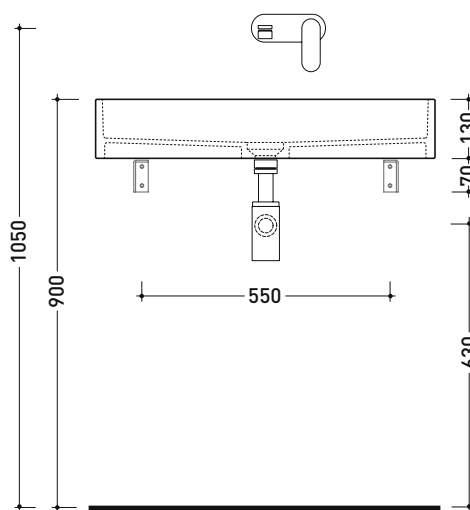

Package dim. basin	Weight 16 kg	Pz. Pallet n° 24
Package dim. bracket	Weight 3 kg	Pz. Pallet n° -

CE UNI EN 14688 - CL00 Dop-No14688

staffe di fissaggio MWS
MWS fixing bracket

sizes in mm

Please consider a 2% tolerance on indicated measurements

MWS + MWL75 Miniwash 75

Pair of wall fixing brackets + wall-hung basin cm 75
 • without overflow • without tap ledge

Complements: **Chromed towel holder (PMW75)**
Line taps basin: ONE - NOKÉ - SI - FOLD - X1 - STIL - LOOK
Line accessories: TWO - HOOP - FOLD - STIL

Package dim. basin	Weight 16 kg	Pz. Pallet n° 24
--------------------	--------------	------------------

Package dim. bracket	Weight 3 kg	Pz. Pallet n° -
----------------------	-------------	-----------------

CE UNI EN 14688 - CL00 Dop-No14688

vista zenitale / zenital view

vista frontale / frontal view

staffe di fissaggio MWS
MWS fixing bracket

sezione longitudinale / section