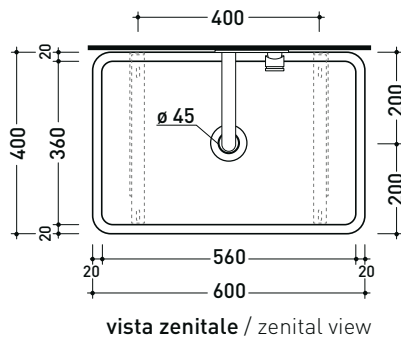

MWS + MWL60 Miniwash 60

Pair of wall fixing brackets + wall-hung basin cm 60

• without overflow • without tap ledge

Complements: **Chromed towel holder (PMW60)**
Line taps basin: ONE - NOKÉ - SI - FOLD - X1 - STIL - LOOK
Line accessories: TWO - HOOP - FOLD - STIL

Package dim. basin	Weight 16 kg	Pz. Pallet n° 24
Package dim. bracket	Weight 3 kg	Pz. Pallet n° -

CE UNI EN 14688 - CL00 Dop-No14688

staffe di fissaggio MWS
MWS fixing bracket

sizes in mm

Please consider a 2% tolerance on indicated measurements

MWS + MWL75 Miniwash 75

Pair of wall fixing brackets + wall-hung basin cm 75
 • without overflow • without tap ledge

Complements: **Chromed towel holder (PMW75)**
Line taps basin: ONE - NOKÉ - SI - FOLD - X1 - STIL - LOOK
Line accessories: TWO - HOOP - FOLD - STIL

CE UNI EN 14688 - CL00 Dop-No14688

vista zenitale / zenital view

vista frontale / frontal view

staffe di fissaggio MWS
MWS fixing bracket

sezione longitudinale / section