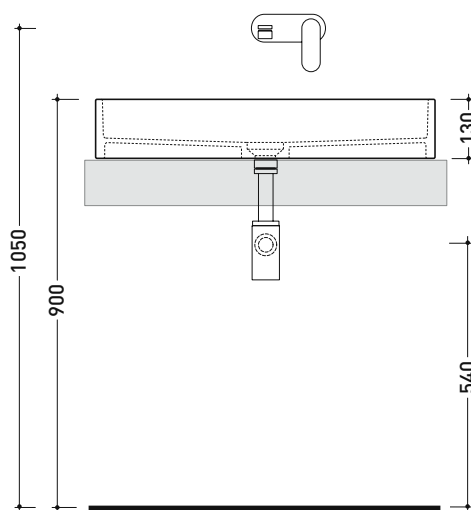

MWL75 Miniwash 75

Countertop or wall hung by fixing brackets basin cm 75
 • without overflow • without tap ledge

Complements: *Pair of wall fixing brackets (MWS)
 Furniture CUBIKA - depth. 50
 Furniture DENVER (DV103M)
 Line taps basin: ONE - NOKE - SI - FOLD - X1 - STIL - LOOK
 Line accessories: TWO - HOOP - FOLD - STIL

Package dim. 77 x 14,5 x 42 cm | Weight 19 kg | Pz. Pallet n° 24

UNI EN 14688 - CL00 Dop-No14688

vista zenitale / zenital view

foro consigliato sul piano ø 140
 suggested hole on the top ø140

vista zenitale / zenital view

vista frontale / frontal view

sezione longitudinale / section