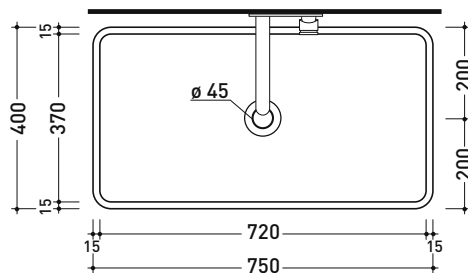

MWL75 Miniwash 75

Countertop or wall hung by fixing brackets basin cm 75
 • without overflow • without tap ledge

Complements: *Pair of wall fixing brackets (MWS)
 Furniture CUBIKA - depth. 50
 Furniture DENVER (DV103M)
 Line taps basin: ONE - NOKE - SI - FOLD - X1 - STIL - LOOK
 Line accessories: TWO - HOOP - FOLD - STIL

Package dim. 77 x 14,5 x 42 cm | Weight 19 kg | Pz. Pallet n° 24

UNI EN 14688 - CL00 Dop-No14688

vista zenitale / zenital view

foro consigliato sul piano ø 140
 suggested hole on the top ø140

vista zenitale / zenital view