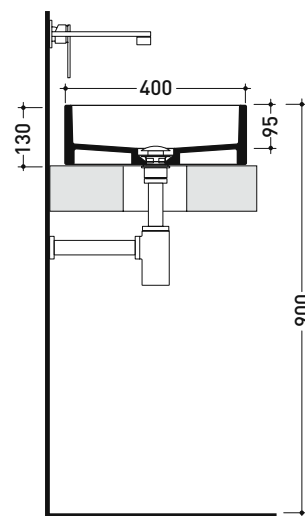

MWL75 Miniwash 75

Countertop or wall hung by fixing brackets basin cm 75
 • without overflow • without tap ledge

Complements: *Pair of wall fixing brackets (MWS)
 Furniture CUBIKA - depth. 50
 Furniture DENVER (DV103M)
 Line taps basin: ONE - NOKE - SI - FOLD - X1 - STIL - LOOK
 Line accessories: TWO - HOOP - FOLD - STIL

Package dim. 77 x 14,5 x 42 cm | Weight 19 kg | Pz. Pallet n° 24

UNI EN 14688 - CL00 Dop-No14688

vista zenitale / zenital view

foro consigliato sul piano ø 140
 suggested hole on the top ø140

vista zenitale / zenital view

vista frontale / frontal view

sezione longitudinale / section