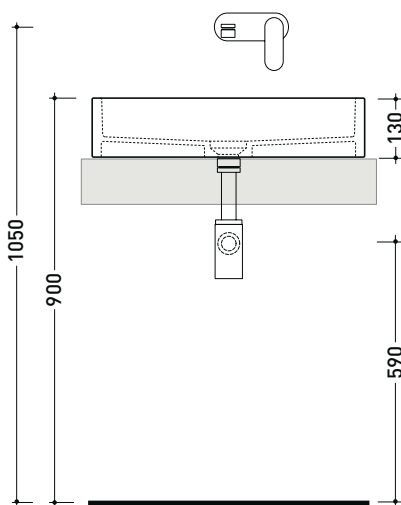

MWL60 Miniwash 60

Countertop or wall hung by fixing brackets basin cm 60

• without overflow • without tap ledge

Complements: ***Pair of wall fixing brackets (MWS)**
Furniture CUBIKA - depth. 50
Furniture DENVER (DV103M)
FILO 75 metal structure (FI75SV - FI75SC)
Line taps basin: ONE - NOKÉ - SI - FOLD - X1 - STIL - LOOK
Line accessories: TWO - HOOP - FOLD - STIL

Package dim. 62 x 14,5 x 42 cm | Weight 16 kg | Pz. Pallet n° 24

UNI EN 14688 - CL00 Dop-No14688

vista zenitale / zenital view

foro consigliato sul piano $\varnothing 140$
 suggested hole on the top $\varnothing 140$

vista zenitale / zenital view

vista frontale / frontal view

sezione longitudinale / section