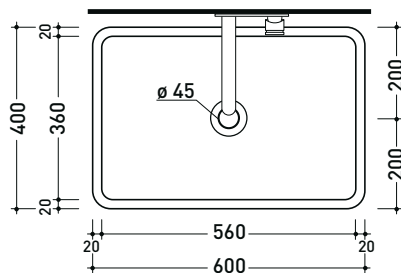

MWL60 Miniwash 60

Countertop or wall hung by fixing brackets basin cm 60

• without overflow • without tap ledge

Complements: ***Pair of wall fixing brackets (MWS)**
Furniture CUBIKA - depth. 50
Furniture DENVER (DV103M)
FILO 75 metal structure (FI75SV - FI75SC)
Line taps basin: ONE - NOKÉ - SI - FOLD - X1 - STIL - LOOK
Line accessories: TWO - HOOP - FOLD - STIL

Package dim. 62 x 14,5 x 42 cm | Weight 16 kg | Pz. Pallet n° 24

UNI EN 14688 - CL00 Dop-No14688

vista zenitale / zenital view

foro consigliato sul piano $\varnothing 140$
 suggested hole on the top $\varnothing 140$