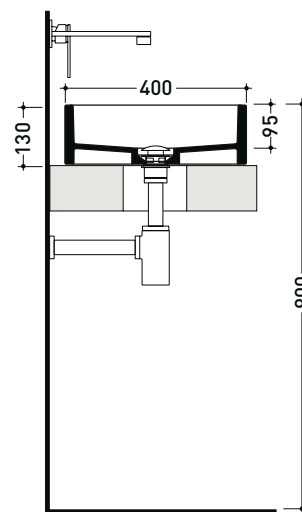

MWL60 Miniwash 60

Countertop or wall hung by fixing brackets basin cm 60

• without overflow • without tap ledge

Complements: ***Pair of wall fixing brackets (MWS)**
Furniture CUBIKA - depth. 50
Furniture DENVER (DV103M)
FILO 75 metal structure (FI75SV - FI75SC)
Line taps basin: ONE - NOKÉ - SI - FOLD - X1 - STIL - LOOK
Line accessories: TWO - HOOP - FOLD - STIL

Package dim. 62 x 14,5 x 42 cm | Weight 16 kg | Pz. Pallet n° 24

UNI EN 14688 - CL00 Dop-No14688

vista zenitale / zenital view

foro consigliato sul piano $\varnothing 140$
 suggested hole on the top $\varnothing 140$

vista zenitale / zenital view

vista frontale / frontal view

sezione longitudinale / section