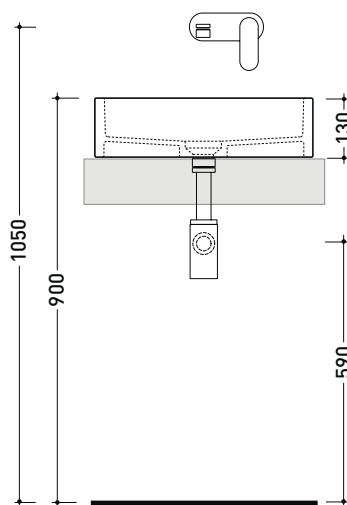

## MWL48 Miniwash 48

Countertop - wall hung\* basin 48 cm

• without overflow • without tap ledge

Complements: **\*Wall fixing bracket (MWS48)**  
**Furniture CUBIKA - depth. 50**  
**Furniture DENVER (DV103M)**  
**FILO 60 / 75 metal structure (FI60SV - FI75SV - FI75SC)**  
**Line taps basin: ONE - NOKÉ - SI - FOLD - X1 - STIL - LOOK**  
**Line accessories: TWO - HOOP - FOLD - STIL**

Package dim. 49 x 14,5 x 37,5 cm | Weight 12,5 kg | Pz. Pallet n° 42

CE UNI EN 14688 - CL00 Dop-No14688

vista zenitale / zenital view

foro consigliato sul piano ø 140  
 suggested hole on the top ø140

vista zenitale / zenital view

## MWL48 + MWS48 Miniwash 48

Wall fixing bracket + countertop basin 48 cm

• without overflow • without tap ledge

Complements: **Line taps basin:** ONE - NOKÉ - SI - FOLD - X1 - STIL - LOOK  
**Line accessories:** TWO - HOOP - FOLD - STIL

CE UNI EN 14688 - CL00 Dop-No14688

vista zenitale / zenital view

staffa di fissaggio MWS48  
MWS48 fixing bracket

vista frontale fissaggio staffa  
fixing bracket frontal view

sezione longitudinale / section