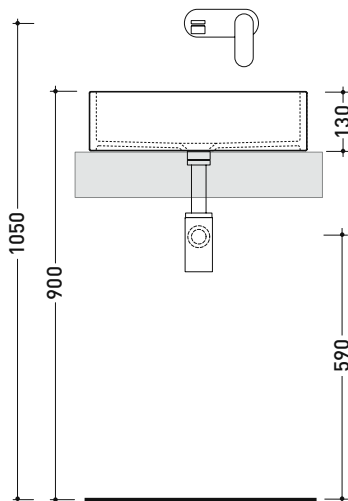

MWL48 Miniwash 48

Countertop - wall hung* basin 48 cm

• WITHOUT OVERFLOW • WITHOUT TAP LEDGE

Complements: *Wall fixing bracket (MWS48)
 FORTY6 shelf (F6MW)
 Furniture BOX - depth. 50
 Furniture CUBIKA - depth. 50
 Furniture DENVER (DV103M)
 FILO 60 / 75 metal structure (FI60SV - FI75SV - FI75SC)
 Line taps basin: ONE - NOKÉ - SI - FOLD - X1
 Line accessories: TWO - HOOP - NOKÉ - FOLD

Package dim. 49 x 14,5 x 37,5 cm | Weight 12,5 kg | Pz. Pallet n° 42

CE UNI EN 14688 - CL00 Dop-No14688

vista zenitale / zenital view

foro consigliato sul piano ø 140
 suggested hole on the top ø140

vista zenitale / zenital view

vista frontale / frontal view

sezione longitudinale / section

sizes in mm

CERAMIC: glossy finish

white black

matt finish

milky white carbone argilla cenere nuvola fango rosso rubens petrolio

METAL: glossy finish