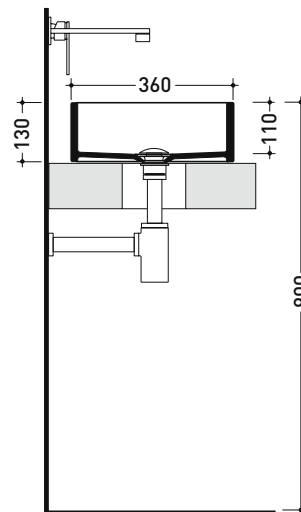

MWL48 Miniwash 48

Countertop - wall hung* basin 48 cm

• WITHOUT OVERFLOW • WITHOUT TAP LEDGE

Complements: *Wall fixing bracket (MWS48)
 FORTY6 shelf (F6MW)
 Furniture BOX - depth. 50
 Furniture CUBIKA - depth. 50
 Furniture DENVER (DV103M)
 FILO 60 / 75 metal structure (FI60SV - FI75SV - FI75SC)
 Line taps basin: ONE - NOKÉ - SI - FOLD - X1
 Line accessories: TWO - HOOP - NOKÉ - FOLD

Package dim. 49 x 14,5 x 37,5 cm | Weight 12,5 kg | Pz. Pallet n° 42

CE UNI EN 14688 - CL00 Dop-No14688

vista zenitale / zenital view

foro consigliato sul piano ø 140
 suggested hole on the top ø140

vista zenitale / zenital view

vista frontale / frontal view

sezione longitudinale / section

sizes in mm

CERAMIC: glossy finish

white black

matt finish

milky white carbone argilla cenere nuvola fango rosso rubens petrolio

METAL: glossy finish