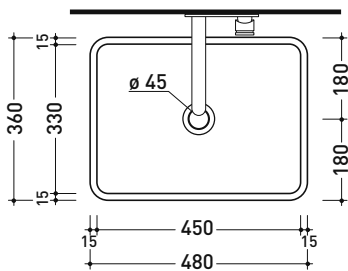

MWL48 Miniwash 48

Countertop - wall hung* basin 48 cm

• WITHOUT OVERFLOW • WITHOUT TAP LEDGE

Complements: *Wall fixing bracket (MWS48)
 FORTY6 shelf (F6MW)
 Furniture BOX - depth. 50
 Furniture CUBIKA - depth. 50
 Furniture DENVER (DV103M)
 FILO 60 / 75 metal structure (FI60SV - FI75SV - FI75SC)
 Line taps basin: ONE - NOKÉ - SI - FOLD - X1
 Line accessories: TWO - HOOP - NOKÉ - FOLD

Package dim. 49 x 14,5 x 37,5 cm | Weight 12,5 kg | Pz. Pallet n° 42

CE UNI EN 14688 - CL00 Dop-No14688

vista zenitale / zenital view

foro consigliato sul piano ø 140
 suggested hole on the top ø140

vista zenitale / zenital view

vista frontale / frontal view

sezione longitudinale / section

sizes in mm

CERAMIC: glossy finish

white black

matt finish

milky white carbone argilla cenere nuvola fango rosso rubens petrolio

METAL: glossy finish