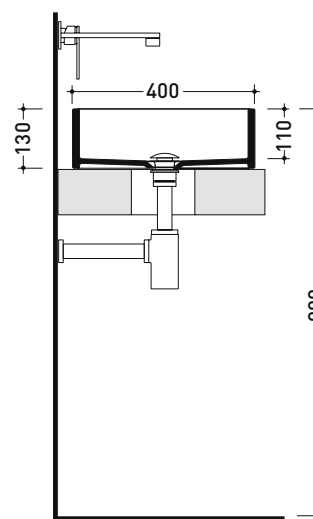

## MWL40 Miniwash 40

Countertop - wall hung\* basin 40 cm  
 • without overflow • without tap ledge

Complements: \*Wall fixing bracket (MWS40)  
 Furniture CUBIKA - depth. 50  
 Furniture DENVER (DV103M)  
 FILO 60 / 75 metal structure (FI60SV - FI75SV - FI75SC)  
 Line taps basin: ONE - NOKÉ - SI - FOLD - X1 - STIL - LOOK  
 Line accessories: TWO - HOOP - FOLD - STIL

Package dim. 40,5 x 14,5 x 42 cm | Weight 11,5 kg | Pz. Pallet n° 42

CE UNI EN 14688 - CL00 Dop-No14688

vista zenitale / zenital view

foro consigliato sul piano ø 140  
 suggested hole on the top ø140

vista zenitale / zenital view

vista frontale / frontal view

sezione longitudinale / section