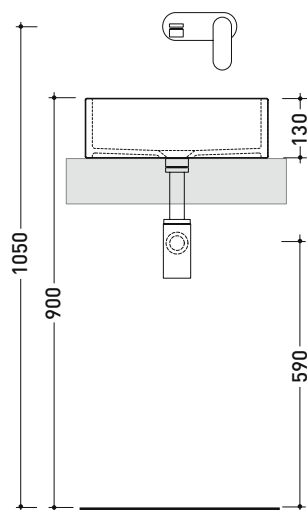

## MWL40 Miniwash 40

Countertop - wall hung\* basin 40 cm  
 • without overflow • without tap ledge

Complements: \*Wall fixing bracket (MWS40)  
 Furniture CUBIKA - depth. 50  
 Furniture DENVER (DV103M)  
 FILO 60 / 75 metal structure (FI60SV - FI75SV - FI75SC)  
 Line taps basin: ONE - NOKÉ - SI - FOLD - X1 - STIL - LOOK  
 Line accessories: TWO - HOOP - FOLD - STIL

Package dim. 40,5 x 14,5 x 42 cm | Weight 11,5 kg | Pz. Pallet n° 42

CE UNI EN 14688 - CL00 Dop-No14688

vista zenitale / zenital view

foro consigliato sul piano ø 140  
 suggested hole on the top ø140

vista zenitale / zenital view

vista frontale / frontal view

sezione longitudinale / section