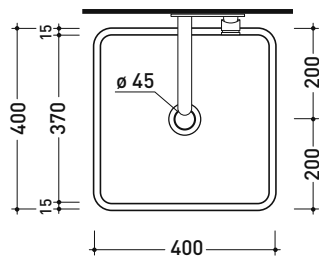

## MWL40 Miniwash 40

Countertop - wall hung\* basin 40 cm  
 • without overflow • without tap ledge

Complements: \*Wall fixing bracket (MWS40)  
 Furniture CUBIKA - depth. 50  
 Furniture DENVER (DV103M)  
 FILO 60 / 75 metal structure (FI60SV - FI75SV - FI75SC)  
 Line taps basin: ONE - NOKÉ - SI - FOLD - X1 - STIL - LOOK  
 Line accessories: TWO - HOOP - FOLD - STIL

Package dim. 40,5 x 14,5 x 42 cm | Weight 11,5 kg | Pz. Pallet n° 42

CE UNI EN 14688 - CL00 Dop-No14688

vista zenitale / zenital view

foro consigliato sul piano ø 140  
 suggested hole on the top ø140

vista zenitale / zenital view