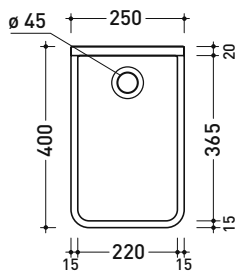

MWL25 Miniwash 25

Wall hung single-hole basin

• without overflow • without tap ledge

Complements: Line accessories: TWO - HOOP - FOLD - STIL

Technical accessories: Chrome siphon (SIFL/CR) - Telescopic chrome siphon (SIFL066)
 Stop & Go drain (PLSG)
 CERAMIC Stop & Go drain (PLCE)
 Chrome waste with automatic integrated overflow (PLTPCR)
 Waste with automatic integrated overflow and ceramic cover (PLTPCE)

Package dim. 36 x 25,5 x 40,5 cm | Weight 13 kg | Pz. Pallet n° 30

UNI EN 14688 - CL00 Dop-No14688

vista zenitale / zenital view

staffa di fissaggio
fixing bracket

sezione longitudinale / section

vista frontale / frontal view

vista frontale fissaggio staffa
fixing bracket frontal view

staffa di fissaggio
(in dotazione)
fixing bracket
(included in the box)

vista laterale / lateral view