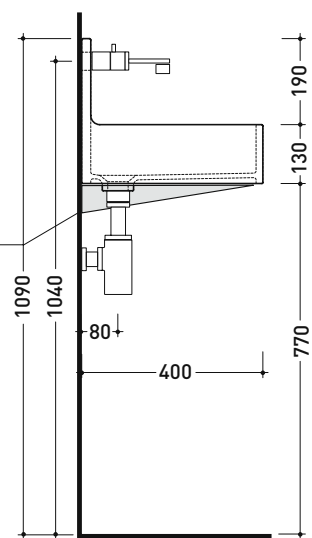

MWL25 Miniwash 25

Wall hung single-hole basin

• without overflow • without tap ledge

Complements: Line accessories: TWO - HOOP - FOLD - STIL

Technical accessories: Chrome siphon (SIFL/CR) - Telescopic chrome siphon (SIFL066)
 Stop & Go drain (PLSG)
 CERAMIC Stop & Go drain (PLCE)
 Chrome waste with automatic integrated overflow (PLTPCR)
 Waste with automatic integrated overflow and ceramic cover (PLTPCE)

Package dim. 36 x 25,5 x 40,5 cm | Weight 13 kg | Pz. Pallet n° 30

UNI EN 14688 - CL00 Dop-No14688

vista zenitale / zenital view

staffa di fissaggio
fixing bracket

sezione longitudinale / section

vista frontale / frontal view

vista frontale fissaggio staffa
fixing bracket frontal view

staffa di fissaggio
(in dotazione)
fixing bracket
(included in the box)

vista laterale / lateral view