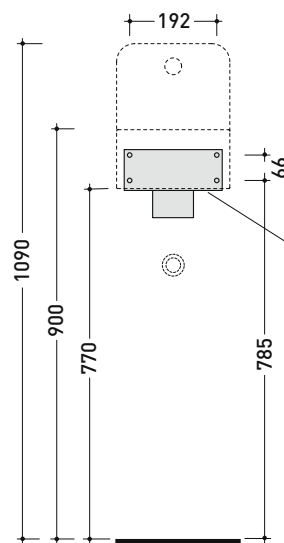

MWL25 Miniwash 25

Wall hung single-hole basin

• without overflow • without tap ledge

Complements: Line accessories: TWO - HOOP - FOLD - STIL

Technical accessories: Chrome siphon (SIFL/CR) - Telescopic chrome siphon (SIFL066)
 Stop & Go drain (PLSG)
 CERAMIC Stop & Go drain (PLCE)
 Chrome waste with automatic integrated overflow (PLTPCR)
 Waste with automatic integrated overflow and ceramic cover (PLTPCE)

Package dim. 36 x 25,5 x 40,5 cm | Weight 13 kg | Pz. Pallet n° 30

UNI EN 14688 - CL00 Dop-No14688

vista zenitale / zenital view

staffa di fissaggio
fixing bracket

sezione longitudinale / section

vista frontale / frontal view

vista frontale fissaggio staffa
fixing bracket frontal view

staffa di fissaggio
(in dotazione)
fixing bracket
(included in the box)

vista laterale / lateral view