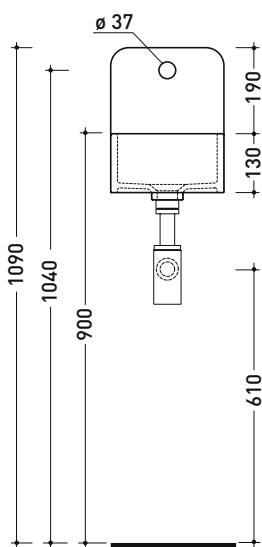

MWL25 Miniwash 25

Wall hung single-hole basin

• without overflow • without tap ledge

Complements: Line accessories: TWO - HOOP - FOLD - STIL

Technical accessories: Chrome siphon (SIFL/CR) - Telescopic chrome siphon (SIFL066)
 Stop & Go drain (PLSG)
 CERAMIC Stop & Go drain (PLCE)
 Chrome waste with automatic integrated overflow (PLTPCR)
 Waste with automatic integrated overflow and ceramic cover (PLTPCE)

Package dim. 36 x 25,5 x 40,5 cm | Weight 13 kg | Pz. Pallet n° 30

UNI EN 14688 - CL00 Dop-No14688

vista zenitale / zenital view

staffa di fissaggio
fixing bracket

sezione longitudinale / section

vista frontale / frontal view

vista frontale fissaggio staffa
fixing bracket frontal view

staffa di fissaggio
(in dotazione)
fixing bracket
(included in the box)

vista laterale / lateral view