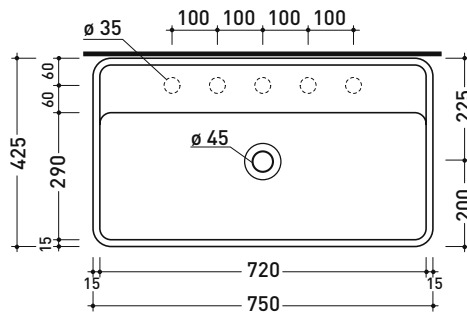

## MW75S Miniwash 75

Wall hung basin cm 75 with tap ledge

• with overflow • arranged for five tap holes

Complements: **Chromed towel holder (PMW75)**  
**Line taps basin: ONE - NOKÉ - SI - FOLD - X1 - STIL - LOOK**  
**Line accessories: TWO - HOOP - FOLD - STIL**

Package dim.

Weight 23,5 kg

Pz. Pallet n° 12

UNI EN 14688 - CL20 Dop-No14688

vista zenitale / zenital view

vista frontale / frontal view

sezione longitudinale / section

sizes in mm

Please consider a 2% tolerance on indicated measurements