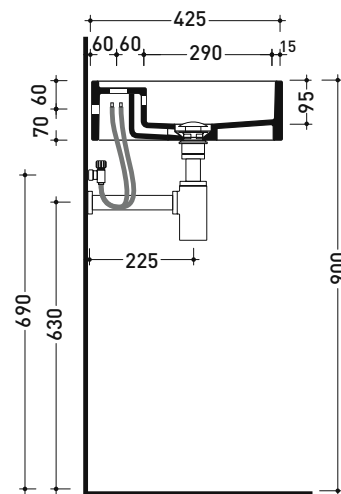

## MW75S Miniwash 75

Wall hung basin cm 75 with tap ledge

• with overflow • arranged for five tap holes

Complements: **Chromed towel holder (PMW75)**  
**Line taps basin: ONE - NOKÉ - SI - FOLD - X1 - STIL - LOOK**  
**Line accessories: TWO - HOOP - FOLD - STIL**

Package dim.

Weight 23,5 kg

Pz. Pallet n° 12

UNI EN 14688 - CL20 Dop-No14688

vista zenitale / zenital view

vista frontale / frontal view

sezione longitudinale / section

sizes in mm

Please consider a 2% tolerance on indicated measurements