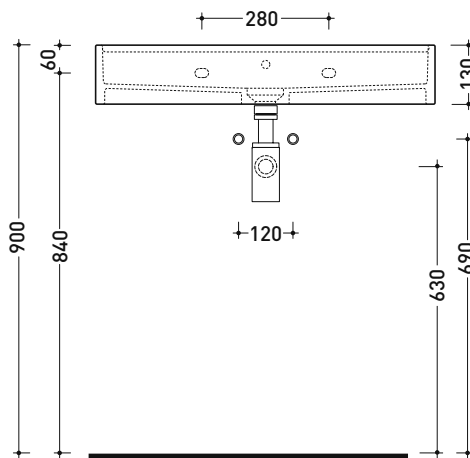

## MW75S Miniwash 75

Wall hung basin cm 75 with tap ledge

• with overflow • arranged for five tap holes

Complements: **Chromed towel holder (PMW75)**  
**Line taps basin: ONE - NOKÉ - SI - FOLD - X1 - STIL - LOOK**  
**Line accessories: TWO - HOOP - FOLD - STIL**

Package dim.

Weight 23,5 kg

Pz. Pallet n° 12

UNI EN 14688 - CL20 Dop-No14688

vista zenitale / zenital view

vista frontale / frontal view

sezione longitudinale / section

sizes in mm

Please consider a 2% tolerance on indicated measurements