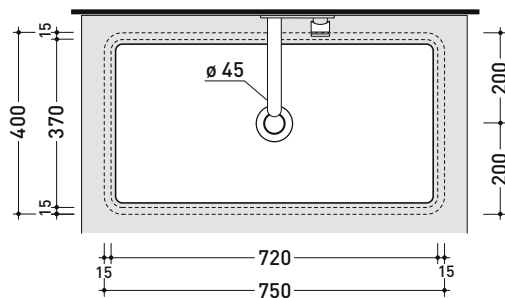

## MW75SP Miniwash 75

Under-counter basin 75 cm

• without overflow • glazed exterior

Complements: FLY crystal tops (FY75PC)  
 Line taps basin: ONE - NOKÉ - SI - FOLD - X1 - STIL - LOOK  
 Line accessories: TWO - HOOP - FOLD - STIL

Package dim. 77 x 14,5 x 42 cm | Weight 21,5 kg | Pz. Pallet n° 24

CE UNI EN 14688 - CL00 Dop-No14688

vista zenitale / zenital view

vista zenitale / zenital view

vista frontale / frontal view

sezione longitudinale / section

sizes in mm

Please consider a 2% tolerance on indicated measurements