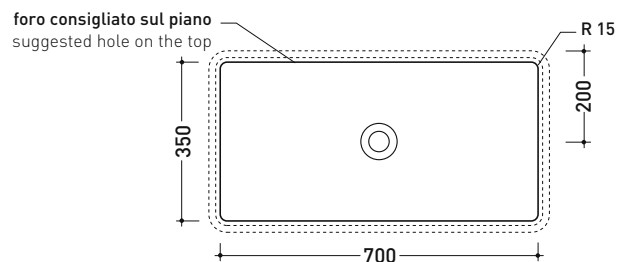

## MW75SP Miniwash 75

Under-counter basin 75 cm

• without overflow • glazed exterior

Complements: FLY crystal tops (FY75PC)  
 Line taps basin: ONE - NOKÉ - SI - FOLD - X1 - STIL - LOOK  
 Line accessories: TWO - HOOP - FOLD - STIL

Technical accessories: Chrome siphon (SIFL/CR) - Telescopic chrome siphon (SIFL066)  
 Stop & Go drain (PLSG)  
 CERAMIC Stop & Go drain (PLCE)  
 Chrome waste with automatic integrated overflow (PLTPCR)  
 Waste with automatic integrated overflow and ceramic cover (PLTPCE)  
 Two piece set chrome tap filters (RF026)

Package dim. 77 x 14,5 x 42 cm | Weight 21,5 kg | Pz. Pallet n° 24

CE UNI EN 14688 - CL00 Dop-No14688

vista zenitale / zenital view

vista zenitale / zenital view

vista frontale / frontal view

sezione longitudinale / section

sizes in mm

Please consider a 2% tolerance on indicated measurements