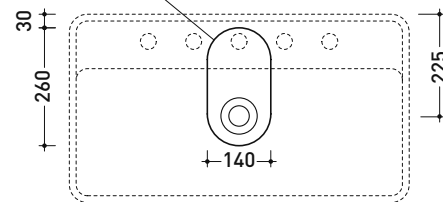

MW75PR Miniwash 75

Countertop basin cm 75 with tap ledge

• with overflow • arranged for five tap holes

Complements: Furniture CUBIKA - depth. 50
 Furniture DENVER (DV103M)
 Line taps basin: ONE - NOKÉ - SI - FOLD - X1 - STIL - LOOK
 Line accessories: TWO - HOOP - FOLD - STIL

Technical accessories: Chrome siphon (SIFL/CR) - Telescopic chrome siphon (SIFL066)
 Stop & Go drain (PLSG)
 CERAMIC Stop & Go drain (PLCE)
 Two piece set chrome tap filters (RF026)

Package dim.

Weight 23,5 kg

Pz. Pallet n° 12

UNI EN 14688 - CL20 Dop-No14688

vista zenitale / zenital view

foro consigliato sul piano
 suggested hole on the top

vista zenitale / zenital view

vista frontale / frontal view

sezione longitudinale / section