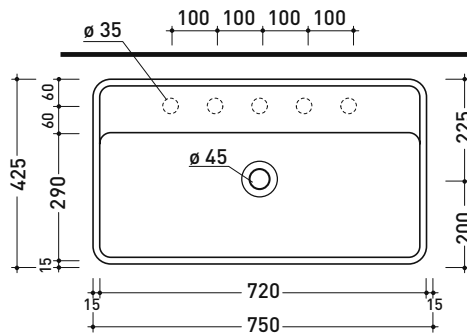

MW75PR Miniwash 75

Countertop basin cm 75 with tap ledge

• with overflow • arranged for five tap holes

Complements: Furniture CUBIKA - depth. 50
 Furniture DENVER (DV103M)
 Line taps basin: ONE - NOKÉ - SI - FOLD - X1 - STIL - LOOK
 Line accessories: TWO - HOOP - FOLD - STIL

Technical accessories: Chrome siphon (SIFL/CR) - Telescopic chrome siphon (SIFL066)
 Stop & Go drain (PLSG)
 CERAMIC Stop & Go drain (PLCE)
 Two piece set chrome tap filters (RF026)

Package dim.

Weight 23,5 kg

Pz. Pallet n° 12

UNI EN 14688 - CL20 Dop-No14688

vista zenitale / zenital view

foro consigliato sul piano
 suggested hole on the top

vista zenitale / zenital view

vista frontale / frontal view

sezione longitudinale / section