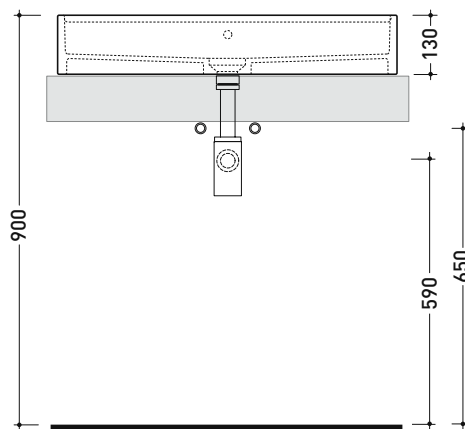

MW75PR Miniwash 75

Countertop basin cm 75 with tap ledge

• with overflow • arranged for five tap holes

Complements: Furniture CUBIKA - depth. 50
 Furniture DENVER (DV103M)
 Line taps basin: ONE - NOKÉ - SI - FOLD - X1 - STIL - LOOK
 Line accessories: TWO - HOOP - FOLD - STIL

Technical accessories: Chrome siphon (SIFL/CR) - Telescopic chrome siphon (SIFL066)
 Stop & Go drain (PLSG)
 CERAMIC Stop & Go drain (PLCE)
 Two piece set chrome tap filters (RF026)

Package dim.

Weight 23,5 kg

Pz. Pallet n° 12

UNI EN 14688 - CL20 Dop-No14688

vista zenitale / zenital view

foro consigliato sul piano
 suggested hole on the top

vista zenitale / zenital view

vista frontale / frontal view

sezione longitudinale / section