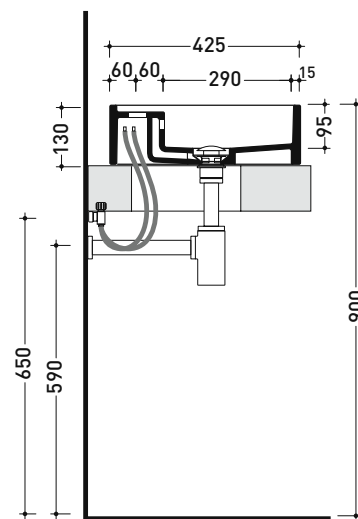

MW75PR Miniwash 75

Countertop basin cm 75 with tap ledge

• with overflow • arranged for five tap holes

Complements: Furniture CUBIKA - depth. 50
 Furniture DENVER (DV103M)
 Line taps basin: ONE - NOKÉ - SI - FOLD - X1 - STIL - LOOK
 Line accessories: TWO - HOOP - FOLD - STIL

Technical accessories: Chrome siphon (SIFL/CR) - Telescopic chrome siphon (SIFL066)
 Stop & Go drain (PLSG)
 CERAMIC Stop & Go drain (PLCE)
 Two piece set chrome tap filters (RF026)

Package dim.

Weight 23,5 kg

Pz. Pallet n° 12

UNI EN 14688 - CL20 Dop-No14688

vista zenitale / zenital view

foro consigliato sul piano
 suggested hole on the top

vista zenitale / zenital view

vista frontale / frontal view

sezione longitudinale / section