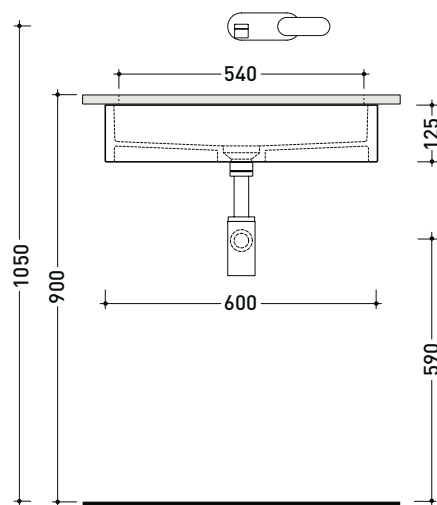

MW60SP Miniwash 60

Under-counter basin 60 cm

• without overflow • glazed exterior

Complements: FLY crystal tops (FY60PC)
 Line taps basin: ONE - NOKÉ - SI - FOLD - X1 - STIL - LOOK
 Line accessories: TWO - HOOP - FOLD - STIL

Package dim. 62 x 14,5 x 42 cm | Weight 18,5 kg | Pz. Pallet n° 24

CE UNI EN 14688 - CL00 Dop-No14688

vista zenitale / zenital view

vista zenitale / zenital view

vista frontale / frontal view

sezione longitudinale / section

sizes in mm

Please consider a 2% tolerance on indicated measurements