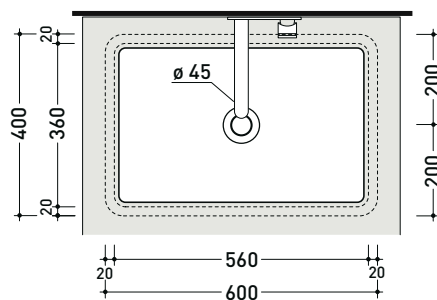

MW60SP Miniwash 60

Under-counter basin 60 cm

• without overflow • glazed exterior

Complements: FLY crystal tops (FY60PC)
 Line taps basin: ONE - NOKÉ - SI - FOLD - X1 - STIL - LOOK
 Line accessories: TWO - HOOP - FOLD - STIL

Package dim. 62 x 14,5 x 42 cm | Weight 18,5 kg | Pz. Pallet n° 24

CE UNI EN 14688 - CL00 Dop-No14688

vista zenitale / zenital view

vista zenitale / zenital view

vista frontale / frontal view

sezione longitudinale / section

sizes in mm

Please consider a 2% tolerance on indicated measurements