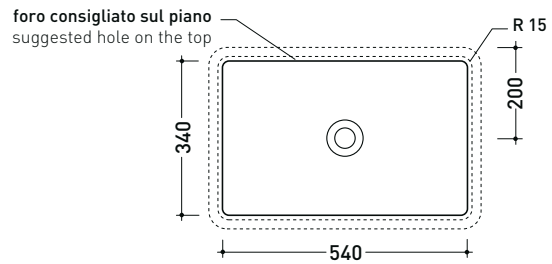

MW60SP Miniwash 60

Under-counter basin 60 cm

• without overflow • glazed exterior

Complements: FLY crystal tops (FY60PC)
 Line taps basin: ONE - NOKÉ - SI - FOLD - X1 - STIL - LOOK
 Line accessories: TWO - HOOP - FOLD - STIL

Technical accessories: Chrome siphon (SIFL/CR) - Telescopic chrome siphon (SIFL066)
 Stop & Go drain (PLSG)
 CERAMIC Stop & Go drain (PLCE)
 Chrome waste with automatic integrated overflow (PLTPCR)
 Waste with automatic integrated overflow and ceramic cover (PLTPCE)
 Two piece set chrome tap filters (RF026)

Package dim. 62 x 14,5 x 42 cm | Weight 18,5 kg | Pz. Pallet n° 24

CE UNI EN 14688 - CL00 Dop-No14688

vista zenitale / zenital view

vista zenitale / zenital view

vista frontale / frontal view

sezione longitudinale / section

sizes in mm

Please consider a 2% tolerance on indicated measurements