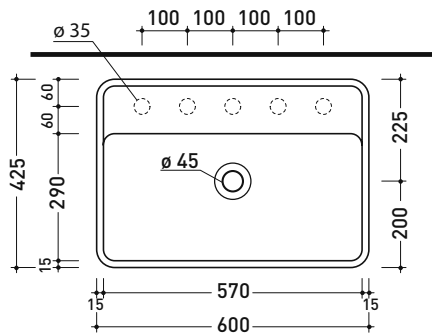

### Countertop basin cm 60 with tap ledge

• with overflow • arranged for five tap holes

Complements: Furniture CUBIKA - depth. 50  
 Furniture DENVER (DV103M)  
 FILO 75 metal structure (FI75SV - FI75SC)  
 Line taps basin: ONE - NOKÉ - SI - FOLD - X1 - STIL - LOOK  
 Line accessories: TWO - HOOP - FOLD - STIL

Technical accessories: Chrome siphon (SIFL/CR) - Telescopic chrome siphon (SIFL066)  
 Stop & Go drain (PLSG)  
 CERAMIC Stop & Go drain (PLCE)  
 Two piece set chrome tap filters (RF026)

Package dim.

Weight 21 kg

Pz. Pallet n° 12

UNI EN 14688 - CL20 Dop-No14688

vista zenitale / zenital view

foro consigliato sul piano  
suggested hole on the top

vista zenitale / zenital view

vista frontale / frontal view

sezione longitudinale / section

sizes in mm

Please consider a 2% tolerance on indicated measurements