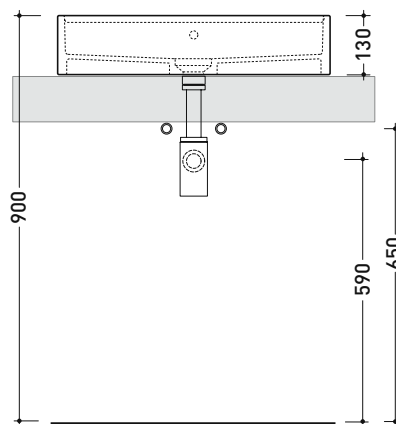

### Countertop basin cm 60 with tap ledge

• with overflow • arranged for five tap holes

Complements: Furniture CUBIKA - depth. 50  
 Furniture DENVER (DV103M)  
 FILO 75 metal structure (FI75SV - FI75SC)  
 Line taps basin: ONE - NOKÉ - SI - FOLD - X1 - STIL - LOOK  
 Line accessories: TWO - HOOP - FOLD - STIL

Technical accessories: Chrome siphon (SIFL/CR) - Telescopic chrome siphon (SIFL066)  
 Stop & Go drain (PLSG)  
 CERAMIC Stop & Go drain (PLCE)  
 Two piece set chrome tap filters (RF026)

Package dim.

Weight 21 kg

Pz. Pallet n° 12

UNI EN 14688 - CL20 Dop-No14688

vista zenitale / zenital view

foro consigliato sul piano  
suggested hole on the top

vista zenitale / zenital view

vista frontale / frontal view

sezione longitudinale / section

sizes in mm

Please consider a 2% tolerance on indicated measurements