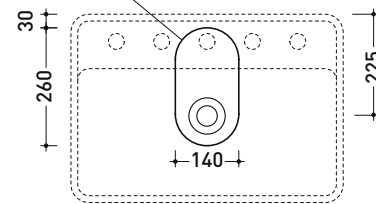

### Countertop basin cm 60 with tap ledge

• with overflow • arranged for five tap holes

Complements: Furniture CUBIKA - depth. 50  
 Furniture DENVER (DV103M)  
 FILO 75 metal structure (FI75SV - FI75SC)  
 Line taps basin: ONE - NOKÉ - SI - FOLD - X1 - STIL - LOOK  
 Line accessories: TWO - HOOP - FOLD - STIL

Technical accessories: Chrome siphon (SIFL/CR) - Telescopic chrome siphon (SIFL066)  
 Stop & Go drain (PLSG)  
 CERAMIC Stop & Go drain (PLCE)  
 Two piece set chrome tap filters (RF026)

Package dim.

Weight 21 kg

Pz. Pallet n° 12

UNI EN 14688 - CL20 Dop-No14688

vista zenitale / zenital view

foro consigliato sul piano  
suggested hole on the top

vista zenitale / zenital view

vista frontale / frontal view

sezione longitudinale / section

sizes in mm

Please consider a 2% tolerance on indicated measurements