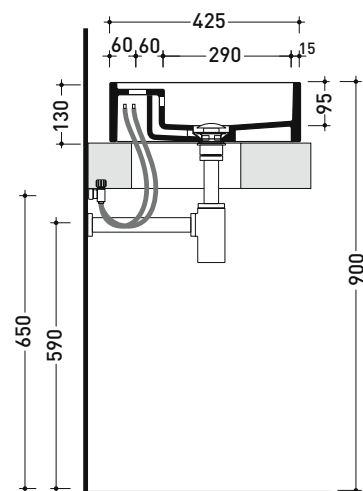

### Countertop basin cm 60 with tap ledge

• with overflow • arranged for five tap holes

Complements: Furniture CUBIKA - depth. 50  
 Furniture DENVER (DV103M)  
 FILO 75 metal structure (FI75SV - FI75SC)  
 Line taps basin: ONE - NOKÉ - SI - FOLD - X1 - STIL - LOOK  
 Line accessories: TWO - HOOP - FOLD - STIL

Technical accessories: Chrome siphon (SIFL/CR) - Telescopic chrome siphon (SIFL066)  
 Stop & Go drain (PLSG)  
 CERAMIC Stop & Go drain (PLCE)  
 Two piece set chrome tap filters (RF026)

Package dim.

Weight 21 kg

Pz. Pallet n° 12

UNI EN 14688 - CL20 Dop-No14688

vista zenitale / zenital view

foro consigliato sul piano  
suggested hole on the top

vista zenitale / zenital view

vista frontale / frontal view

sezione longitudinale / section

sizes in mm

Please consider a 2% tolerance on indicated measurements