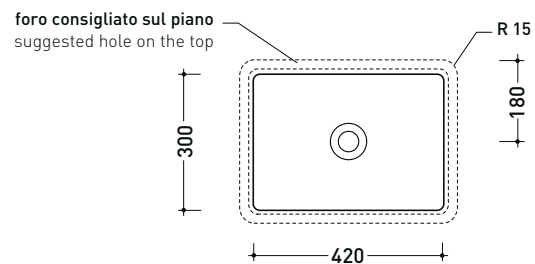

MW48SP Miniwash 48

Under-counter basin 48 cm

• without overflow • glazed exterior

Complements: FLY crystal tops (FY48PC)
Line taps basin: ONE - NOKÉ - SI - FOLD - X1 - STIL - LOOK
Line accessories: TWO - HOOP - FOLD - STIL

Package dim. 49x14,5x37,5 cm | Weight 14,5 kg | Pz. Pallet n° 42

CE UNIEN 14688 - CL00 Dop-No14688

vista zenitale / zenital view

vista frontale / frontal view

vista zenitale / zenital view

sezione longitudinale / section