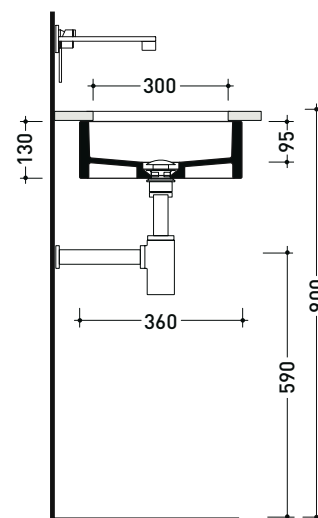

MW48SP Miniwash 48

Under-counter basin 48 cm

• without overflow • glazed exterior

Complements: FLY crystal tops (FY48PC)
Line taps basin: ONE - NOKÉ - SI - FOLD - X1 - STIL - LOOK
Line accessories: TWO - HOOP - FOLD - STIL

Package dim. 49x14,5x37,5 cm | Weight 14,5 kg | Pz. Pallet n° 42

CE UNIEN 14688 - CL00 Dop-No14688

vista zenitale / zenital view

vista frontale / frontal view

vista zenitale / zenital view

sezione longitudinale / section