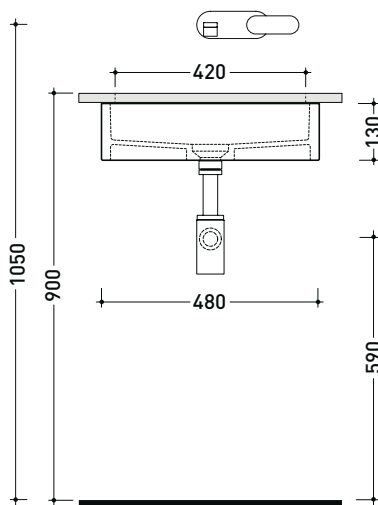

MW48SP Miniwash 48

Under-counter basin 48 cm

• without overflow • glazed exterior

Complements: FLY crystal tops (FY48PC)
Line taps basin: ONE - NOKÉ - SI - FOLD - X1 - STIL - LOOK
Line accessories: TWO - HOOP - FOLD - STIL

Technical accessories: Chrome siphon (SIFL/CR) - Telescopic chrome siphon (SIFL066)
Stop & Go drain (PLSG)
CERAMIC Stop & Go drain (PLCE)
Chrome waste with automatic integrated overflow (PLTPCR)
Waste with automatic integrated overflow and ceramic cover (PLTPCE)
Two piece set chrome tap filters (RF026)

Package dim. 49x14,5x37,5 cm | Weight 14,5 kg | Pz. Pallet n° 42

CE UNIEN 14688 - CL00 Dop-No14688

vista zenitale / zenital view

vista frontale / frontal view

vista zenitale / zenital view

sezione longitudinale / section