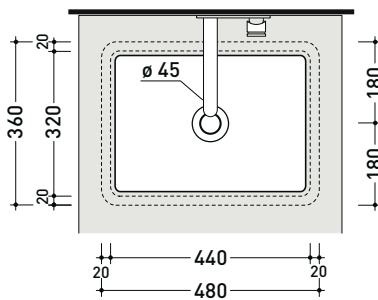

MW48SP Miniwash 48

Under-counter basin 48 cm

• without overflow • glazed exterior

Complements: FLY crystal tops (FY48PC)
Line taps basin: ONE - NOKÉ - SI - FOLD - X1 - STIL - LOOK
Line accessories: TWO - HOOP - FOLD - STIL

Package dim. 49x14,5x37,5 cm | Weight 14,5 kg | Pz. Pallet n° 42

CE UNIEN 14688 - CL00 Dop-No14688

vista zenitale / zenital view

vista frontale / frontal view

vista zenitale / zenital view

sezione longitudinale / section