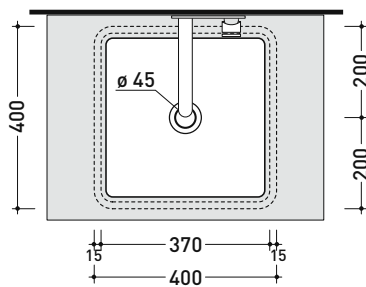

## MW40SP Miniwash 40

Under-counter basin 40 cm

• without overflow • glazed exterior

Complements: FLY crystal shelves (FY40PC)  
 Line taps basin: ONE - NOKE - SI - FOLD - X1 - STIL - LOOK  
 Line accessories: TWO - HOOP - FOLD

Package dim. 40, 5 x 14, 5 x 42 cm | Weight 14 kg | Pz. Pallet n° 42

CE UNI EN 14688 - CL00 Dop-No14688

vista zenitale / zenital view

vista zenitale / zenital view

vista frontale / frontal view

sezione longitudinale / section

sizes in mm

Please consider a 2% tolerance on indicated measurements