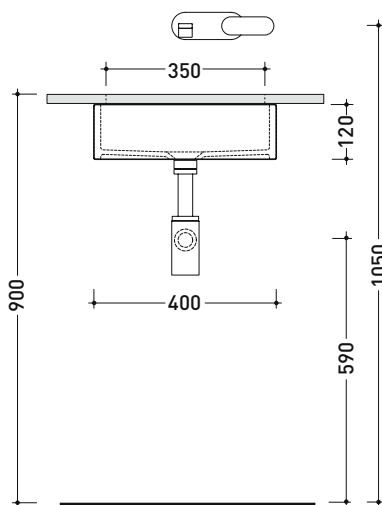

## MW40SP Miniwash 40

Under-counter basin 40 cm

• without overflow • glazed exterior

Complements: FLY crystal shelves (FY40PC)  
 Line taps basin: ONE - NOKE - SI - FOLD - X1 - STIL - LOOK  
 Line accessories: TWO - HOOP - FOLD

Package dim. 40, 5 x 14, 5 x 42 cm | Weight 14 kg | Pz. Pallet n° 42

CE UNI EN 14688 - CL00 Dop-No14688

vista zenitale / zenital view

vista zenitale / zenital view

vista frontale / frontal view

sezione longitudinale / section

sizes in mm

Please consider a 2% tolerance on indicated measurements