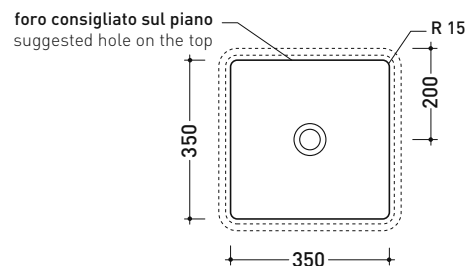

## MW40SP Miniwash 40

Under-counter basin 40 cm

• without overflow • glazed exterior

Complements: FLY crystal shelves (FY40PC)  
 Line taps basin: ONE - NOKE - SI - FOLD - X1 - STIL - LOOK  
 Line accessories: TWO - HOOP - FOLD

Technical accessories: Chrome siphon (SIFL/CR) - Telescopic chrome siphon (SIFL066)  
 Stop & Go drain (PLSG)  
 CERAMIC Stop & Go drain (PLCE)  
 Chrome waste with automatic integrated overflow (PLTPCR)  
 Waste with automatic integrated overflow and ceramic cover (PLTPCE)  
 Two piece set chrome tap filters (RF026)

Package dim. 40, 5 x 14, 5 x 42 cm | Weight 14 kg | Pz. Pallet n° 42

CE UNI EN 14688 - CL00 Dop-No14688

vista zenitale / zenital view

vista zenitale / zenital view

vista frontale / frontal view

sezione longitudinale / section

sizes in mm

Please consider a 2% tolerance on indicated measurements