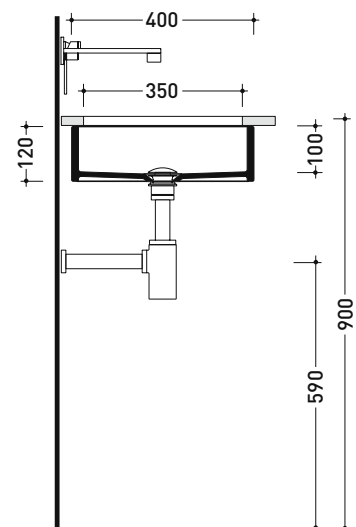

## MW40SP Miniwash 40

Under-counter basin 40 cm

• without overflow • glazed exterior

Complements: FLY crystal shelves (FY40PC)  
 Line taps basin: ONE - NOKE - SI - FOLD - X1 - STIL - LOOK  
 Line accessories: TWO - HOOP - FOLD

Package dim. 40, 5 x 14, 5 x 42 cm | Weight 14 kg | Pz. Pallet n° 42

CE UNI EN 14688 - CL00 Dop-No14688

vista zenitale / zenital view

vista zenitale / zenital view

vista frontale / frontal view

sezione longitudinale / section

sizes in mm

Please consider a 2% tolerance on indicated measurements