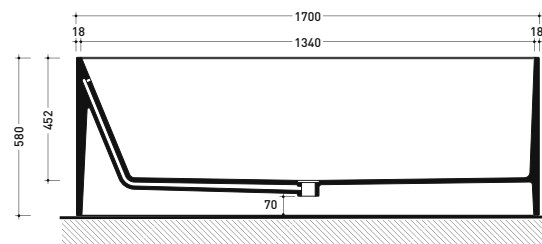

## MW170 Wash

Bath-tub 170 cm in Pietraluce - drain cover matching color the bathtub (drainage system art. SIFMW included)

• with overflow

Complements: **Line taps bath-tub:** ONE - NOKÉ - SI - FOLD - STIL - X1  
**Line accessories:** TWO - HOOP - FOLD

Package dim. 206 x 93 x 72 cm | Weight 170 kg | Pz. Palet n° 1

UNI EN 14516 - CL1 Dop-No14516

**Capacità Max / Max Capacity 350 L.  
 Peso Netto / Net Weight 170 Kg.**

sizes in mm