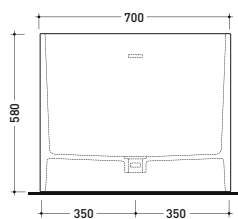

## MW170 Wash

Bath-tub 170 cm in Pietraluce - drain cover matching color the bathtub (drainage system art. SIFMW included)

• with overflow

Complements: **Line taps bath-tub:** ONE - NOKÉ - SI - FOLD - STIL - X1  
**Line accessories:** TWO - HOOP - FOLD

Package dim. 206 x 93 x 72 cm | Weight 170 kg | Pz. Palet n° 1

UNI EN 14516 - CL1 Dop-No14516

**Capacità Max / Max Capacity 350 L.  
 Peso Netto / Net Weight 170 Kg.**

sizes in mm