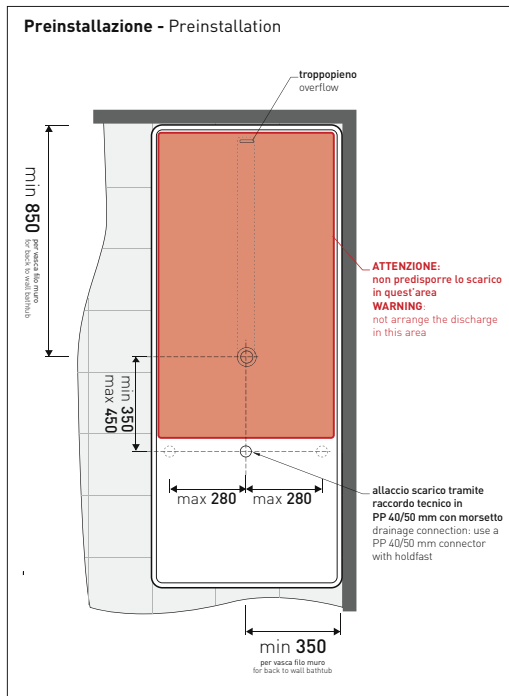

## MW170 Wash

Bath-tub 170 cm in Pietraluce - drain cover matching color the bathtub (drainage system art. SIFMW included)

• with overflow

Complements: **Line taps bath-tub:** ONE - NOKÉ - SI - FOLD - STIL - X1  
**Line accessories:** TWO - HOOP - FOLD

Package dim. 206 x 93 x 72 cm | Weight 170 kg | Pz. Palet n° 1

UNI EN 14516 - CL1 Dop-No14516

**Capacità Max / Max Capacity 350 L.  
 Peso Netto / Net Weight 170 Kg.**

sizes in mm