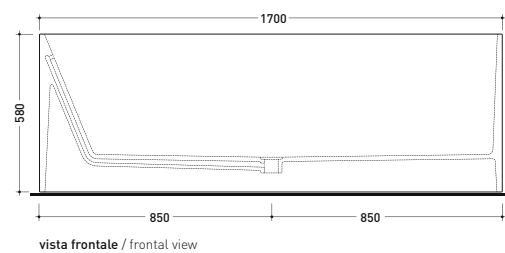

## MW170 Wash

Bath-tub 170 cm in Pietraluce - drain cover matching color the bathtub (drainage system art. SIFMW included)

• with overflow

Complements: **Line taps bath-tub:** ONE - NOKÉ - SI - FOLD - STIL - X1  
**Line accessories:** TWO - HOOP - FOLD

Package dim. 206 x 93 x 72 cm | Weight 170 kg | Pz. Palet n° 1

UNI EN 14516 - CL1 Dop-No14516

**Capacità Max / Max Capacity 350 L.  
 Peso Netto / Net Weight 170 Kg.**

sizes in mm