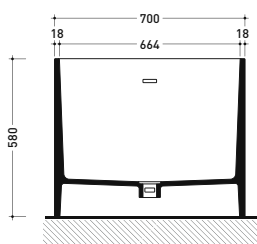

## MW170 Wash

Bath-tub 170 cm in Pietraluce - drain cover matching color the bathtub (drainage system art. SIFMW included)

• with overflow

Complements: **Line taps bath-tub:** ONE - NOKÉ - SI - FOLD - STIL - X1  
**Line accessories:** TWO - HOOP - FOLD

Package dim. 206 x 93 x 72 cm | Weight 170 kg | Pz. Palet n° 1

UNI EN 14516 - CL1 Dop-No14516

**Capacità Max / Max Capacity 350 L.  
 Peso Netto / Net Weight 170 Kg.**

sizes in mm