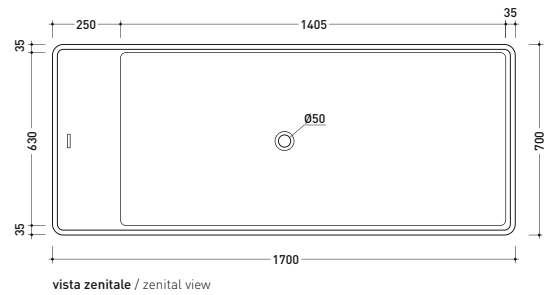

## MW170 Wash

Bath-tub 170 cm in Pietraluce - drain cover matching color the bathtub (drainage system art. SIFMW included)

• with overflow

Complements: **Line taps bath-tub:** ONE - NOKÉ - SI - FOLD - STIL - X1  
**Line accessories:** TWO - HOOP - FOLD

Package dim. 206 x 93 x 72 cm | Weight 170 kg | Pz. Palet n° 1

UNI EN 14516 - CL1 Dop-No14516

**Capacità Max / Max Capacity 350 L.  
 Peso Netto / Net Weight 170 Kg.**

sizes in mm