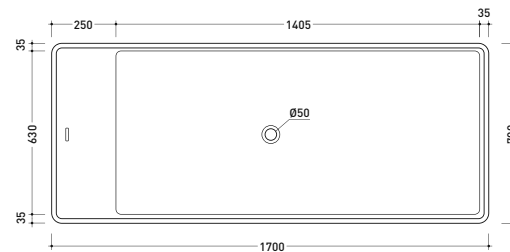

## MW170 Wash

Bath-tub 170 cm in Pietraluce - drain cover matching color the bathtub (drainage system art. SIFMW included)

• WITH OVERFLOW

Complements: Line taps bath-tub: ONE - NOKÉ - SI - FOLD  
Line accessories: TWO - HOOP - NOKÉ - FOLD

Package dim. 206 x 93 x 72 cm | Weight 170 kg | Pz. Pallet n° 1

UNI EN 14516 - CL1 Dop-No14516

vista zenitale / zenital view

Capacità Max / Max Capacity 350 L.  
Peso Netto / Net Weight 170 Kg.

vista frontale / frontal view

sezione laterale / section

vista laterale / lateral view

sezione longitudinale / section

sizes in mm

PIETRALUCE: glossy finish

white black marine blue red beige sand grey

matt finish

milky white carbone argilla cenere

Package dim. 206 x 93 x 72 cm | Weight 170 kg | Pz. Pallet n° 1

UNI EN 14516 - CL1 Dop-No14516

vista zenitale / zenital view

**Capacità Max / Max Capacity 350 L.**  
**Peso Netto / Net Weight 170 Kg.**

vista frontale / frontal view