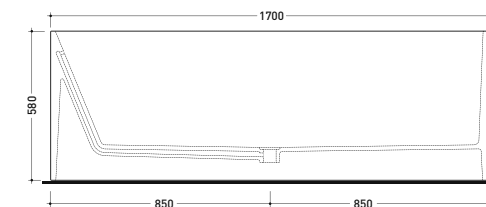

vista frontale / frontal view