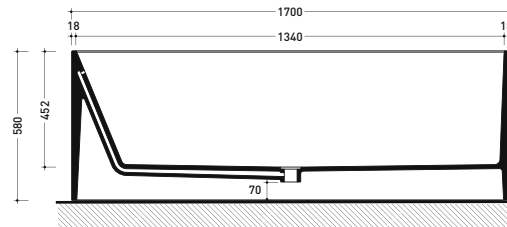

## MW170 Wash Bicolor

Bath-tub 170 cm in Pietraluce **BICOLOR** (white/colour) - drain cover matching color the bathtub (drainage system art. SIFMW included)

• WITH OVERFLOW

Complements: **Line taps bath-tub: ONE - NOKÉ - SI - FOLD**  
**Line accessories: TWO - HOOP - NOKÉ - FOLD**

Package dim. 206 x 93 x 72 cm | Weight 170 kg | Pz. Pallet n° 1

UNI EN 14516 - CL1 Dop-No14516

vista zenitale / zenital view

**Capacità Max / Max Capacity 350 L.**  
**Peso Netto / Net Weight 170 Kg.**

vista frontale / frontal view

sezione laterale / section

vista laterale / lateral view

sezione longitudinale / section

sizes in mm

PIETRALUCE: glossy finish

**WHITE inside**  
**BLACK outside**