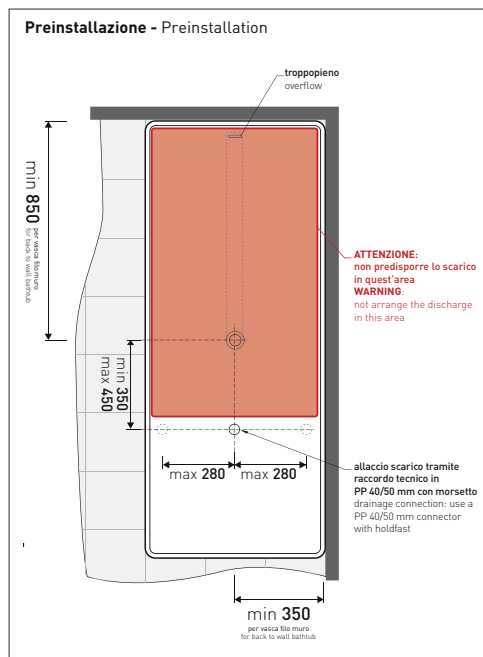

Package dim. 206 x 93 x 72 cm | Weight 170 kg | Pz. Pallet n° 1

UNI EN 14516 - CL1 Dop-No14516

vista zenitale / zenital view

Capacità Max / Max Capacity 350 L.  
Peso Netto / Net Weight 170 Kg.

vista frontale / frontal view

## MW170 Wash Bicolor

Bath-tub 170 cm in Pietraluce **BICOLOR** (white/colour) - drain cover matching color the bathtub (drainage system art. SIFMW included)

• WITH OVERFLOW

Complements: **Line taps bath-tub: ONE - NOKÉ - SI - FOLD**  
**Line accessories: TWO - HOOP - NOKÉ - FOLD**

Package dim. 206 x 93 x 72 cm | Weight 170 kg | Pz. Pallet n° 1

UNI EN 14516 - CL1 Dop-No14516

vista zenitale / zenital view

**Capacità Max / Max Capacity 350 L.**  
**Peso Netto / Net Weight 170 Kg.**

vista frontale / frontal view

sezione laterale / section

vista laterale / lateral view

sezione longitudinale / section

sizes in mm

PIETRALUCE: glossy finish

**WHITE inside**  
**BLACK outside**