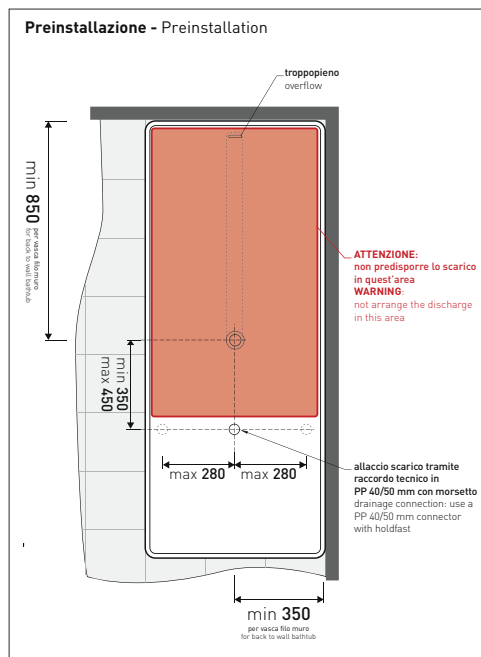

## MW170 Wash

Bath-tub 170 cm in Pietraluce - drain cover matching color the bathtub (drainage system art. SIFMW included)

• WITH OVERFLOW

Complements: Line taps bath-tub: ONE - NOKÉ - SI - FOLD  
Line accessories: TWO - HOOP - NOKÉ - FOLD

Package dim. 206 x 93 x 72 cm | Weight 170 kg | Pz. Pallet n° 1

UNI EN 14516 - CL1 Dop-No14516

vista zenitale / zenital view

Capacità Max / Max Capacity 350 L.  
Peso Netto / Net Weight 170 Kg.

vista frontale / frontal view

sezione laterale / section

vista laterale / lateral view

sezione longitudinale / section

sizes in mm

PIETRALUCE: glossy finish

white black marine blue red beige sand grey

matt finish

milky white carbone argilla cenere

Package dim. 206 x 93 x 72 cm | Weight 170 kg | Pz. Pallet n° 1

UNI EN 14516 - CL1 Dop-No14516

vista zenitale / zenital view

**Capacità Max / Max Capacity 350 L.**  
**Peso Netto / Net Weight 170 Kg.**

vista frontale / frontal view