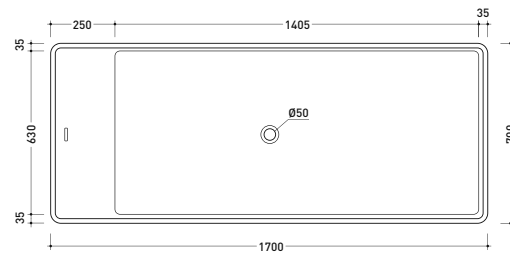

Package dim. 206 x 93 x 72 cm | Weight 170 kg | Pz. Pallet n° 1

UNI EN 14516 - CL1 Dop-No14516

vista zenitale / zenital view

Capacità Max / Max Capacity 350 L.  
Peso Netto / Net Weight 170 Kg.

vista frontale / frontal view

## MW170 Wash Bicolor

Bath-tub 170 cm in Pietraluce **BICOLOR** (white/colour) - drain cover matching color the bathtub (drainage system art. SIFMW included)

• WITH OVERFLOW

Complements: **Line taps bath-tub: ONE - NOKÉ - SI - FOLD**  
**Line accessories: TWO - HOOP - NOKÉ - FOLD**

Package dim. 206 x 93 x 72 cm | Weight 170 kg | Pz. Pallet n° 1

UNI EN 14516 - CL1 Dop-No14516

vista zenitale / zenital view

**Capacità Max / Max Capacity 350 L.**  
**Peso Netto / Net Weight 170 Kg.**

vista frontale / frontal view

sezione laterale / section

vista laterale / lateral view

sezione longitudinale / section

sizes in mm

PIETRALUCE: glossy finish

**WHITE inside**  
**BLACK outside**