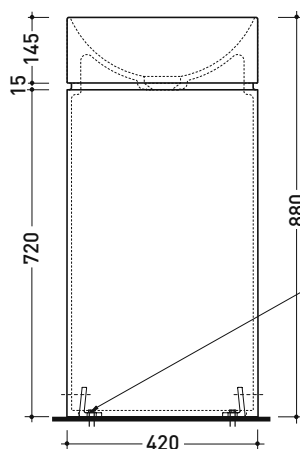

Package dim. **cm** | Weight **47,5 kg** | Pz. Pallet n° **4**

CE UNI EN 14688 - CL00 Dop-No14688

vista zenitale / zenital view

vista zenitale / zenital view

vista frontale / frontal view

art. 9005
kit di fissaggio (in dotazione)
fixing kit (included in the box)

sezione longitudinale / section

art. FMT/SIF
gruppo sifone per lavabo
1"1/4 - 40 mm (in dotazione)
siphon kit for washbasin
1"1/4 - 40 mm
(included in the box)

allaccio scarico tramite
raccordo tecnico per lavabo
in PP 40/50 mm con morsetto
drainage connection: use a PP
40/50 mm connector for
washbasin with holdfast

sizes in mm

Please consider a 2% tolerance on indicated measurements

<http://www.ceramicaflaminia.it/en/collection/twin/>

©ceramicaflaminiaspa - All rights reserved. Unauthorized copying, publication, reproduction as well as partial reproduction are prohibited