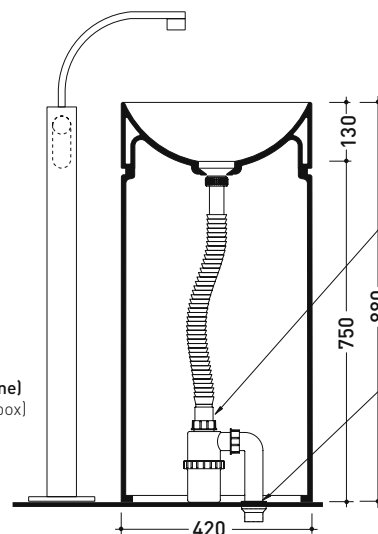

Complements: **Line taps basin:** ONE - NOKÉ - FOLD - X1 - STIL
Line accessories: TWO - HOOP - FOLD

Technical accessories: **Stop & Go drain (PLSG)**
Ceramic Stop&Go drain (PLCE)
Chrome waste with automatic integrated overflow (PLTPCR)
Waste with automatic integrated overflow and ceramic cover (PLTPCE)

Package dim. **cm** | Weight **47,5 kg** | Pz. Pallet n° **4**

CE UNI EN 14688 - CL00 Dop-No14688

vista zenitale / zenital view

vista zenitale / zenital view

vista frontale / frontal view

art. 9005
kit di fissaggio (in dotazione)
fixing kit (included in the box)

sezione longitudinale / section

art. FMT/SIF
gruppo sifone per lavabo
1"1/4 - 40 mm (in dotazione)
siphon kit for washbasin
1"1/4 - 40 mm
(included in the box)

allaccio scarico tramite
raccordo tecnico per lavabo
in PP 40/50 mm con morsetto
drainage connection: use a PP
40/50 mm connector for
washbasin with holdfast

sizes in mm

Please consider a 2% tolerance on indicated measurements

<http://www.ceramicaflaminia.it/en/collection/twin/>

©ceramicaflaminiaspa - All rights reserved. Unauthorized copying, publication, reproduction as well as partial reproduction are prohibited