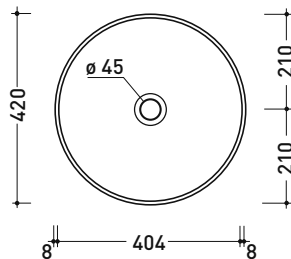

MonoTwin Slim

➔ **FLAMINIA.**

design **L+R PALOMBA**

2020

MTC42C MonoTwin Slim

Standing column-basin 42 cm

(floor fixing kit art. 9005 and siphon art. FMT/SIF included)

• without overflow • without tap ledge

Package dim. **cm** | Weight **47,5 kg** | Pz. Pallet n° **4**

CE UNI EN 14688 - CL00 Dop-No14688

vista zenitale / zenital view

vista zenitale / zenital view

vista frontale / frontal view

art. 9005
kit di fissaggio (in dotazione)
fixing kit (included in the box)

sezione longitudinale / section

art. FMT/SIF
gruppo sifone per lavabo
1"1/4 - 40 mm (in dotazione)
siphon kit for washbasin
1"1/4 - 40 mm
(included in the box)

allaccio scarico tramite
raccordo tecnico per lavabo
in PP 40/50 mm con morsetto
drainage connection: use a PP
40/50 mm connector for
washbasin with holdfast

sizes in mm

Please consider a 2% tolerance on indicated measurements

<http://www.ceramicaflaminia.it/en/collection/twin/>

©ceramicaflaminiaspa - All rights reserved. Unauthorized copying, publication, reproduction as well as partial reproduction are prohibited