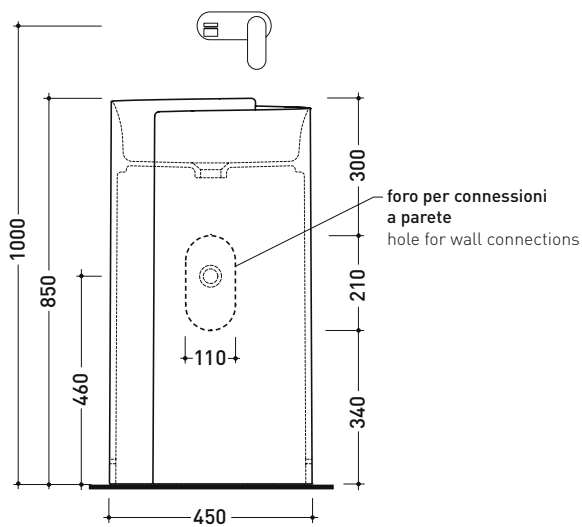

## MR44P Monoroll

Wall column-basin 44 cm (floor fixing kit art. 9005 included)

• without overflow • without tap ledge

Complements: **Line wall-taps basin:** ONE - NOKÉ - SI - FOLD - X1 - STIL  
**Line accessories:** TWO - HOOP - FOLD

Package dim. 52,5 x 52,5 x 95 cm | Weight 42 kg | Pz. Pallet n° 4

CE UNI EN 14688 - CL00 Dop-No14688

vista zenitale / zenital view

vista frontale / frontal view

sezione longitudinale / section

sizes in mm

Please consider a 2% tolerance on indicated measurements