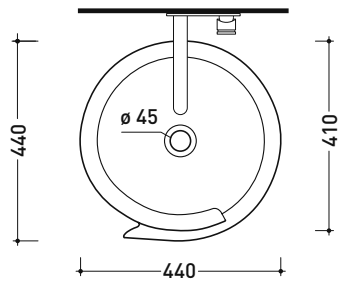

## MR44P Monoroll

Wall column-basin 44 cm (floor fixing kit art. 9005 included)

• without overflow • without tap ledge

Complements: **Line wall-taps basin:** ONE - NOKÉ - SI - FOLD - X1 - STIL  
**Line accessories:** TWO - HOOP - FOLD

Package dim. 52,5 x 52,5 x 95 cm | Weight 42 kg | Pz. Pallet n° 4

CE UNI EN 14688 - CL00 Dop-No14688

vista zenitale / zenital view

vista frontale / frontal view

sezione longitudinale / section

sizes in mm

Please consider a 2% tolerance on indicated measurements