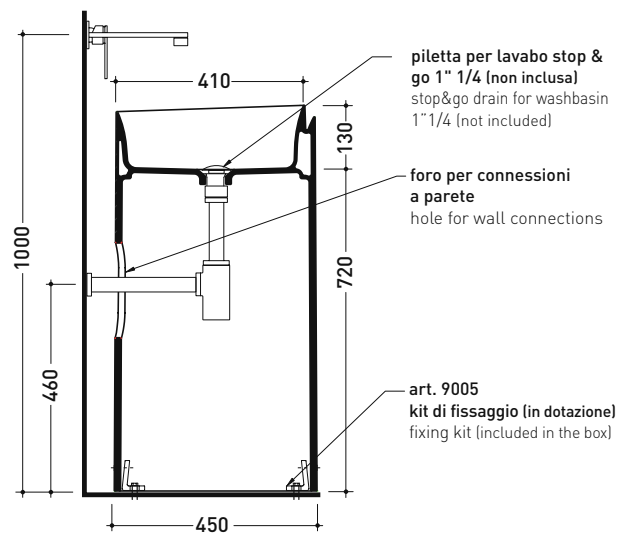

## MR44P Monoroll

Wall column-basin 44 cm (floor fixing kit art. 9005 included)

• without overflow • without tap ledge

Complements: **Line wall-taps basin:** ONE - NOKÉ - SI - FOLD - X1 - STIL  
**Line accessories:** TWO - HOOP - FOLD

Technical accessories:  
 Chrome siphon (SIFL/CR)  
 Stop & Go drain (PLSG)  
 CERAMIC Stop & Go drain (PLCE)  
 Chrome waste with automatic integrated overflow (PLTPCR)  
 Waste with automatic integrated overflow and ceramic cover (PLTPCE)

Package dim. 52,5 x 52,5 x 95 cm | Weight 42 kg | Pz. Pallet n° 4

CE UNI EN 14688 - CL00 Dop-No14688

vista zenitale / zenital view

vista frontale / frontal view

sezione longitudinale / section

sizes in mm

Please consider a 2% tolerance on indicated measurements