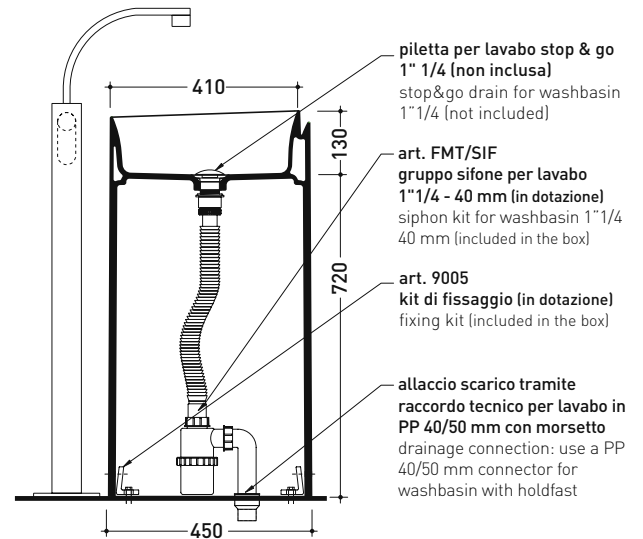

Technical accessories: **Stop & Go drain (PLSG)**
CERAMIC Stop & Go drain (PLCE)
Chrome waste with automatic integrated overflow (PLTPCR)
Waste with automatic integrated overflow and ceramic cover (PLTPCE)

Package dim. 52,5 x 52,5 x 95 cm | Weight 42 kg | Pz. Pallet n° 4

CE

vista zenitale / zenital view

vista zenitale / zenital view

allaccio scarico tramite raccordo tecnico per lavabo in PP 40/50 mm con morsetto
 drainage connection: use a PP 40/50 mm connector for washbasin with holdfast

vista frontale / frontal view

sezione longitudinale / section

piiletta per lavabo stop & go 1" 1/4 (non inclusa)
 stop&go drain for washbasin 1"1/4 (not included)

art. FMT/SIF
 gruppo sifone per lavabo 1"1/4 - 40 mm (in dotazione)
 siphon kit for washbasin 1"1/4 40 mm (included in the box)

art. 9005
 kit di fissaggio (in dotazione)
 fixing kit (included in the box)

allaccio scarico tramite raccordo tecnico per lavabo in PP 40/50 mm con morsetto
 drainage connection: use a PP 40/50 mm connector for washbasin with holdfast