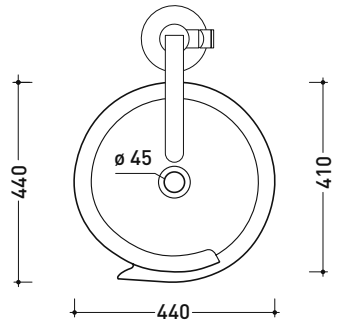

design **NENDO**

2010

MR44C Monoroll

Standing column-basin 44 cm

(floor fixing kit art. 9005 and siphon art. FMT/SIF included)

• WITHOUT OVERFLOW • WITHOUT TAP LEDGE

Complements: **Line taps basin free-standing: ONE - FOLD**
Line accessories: TWO - HOOP - NOKÈ - FOLD

Technical accessories: **Stop & Go drain (PLSG)**
CERAMIC Stop & Go drain (PLCE)
Chrome waste with automatic integrated overflow (PLTPCR)
Waste with automatic integrated overflow and ceramic cover (PLTPCE)

Package dim. 52,5 x 52,5 x 95 cm | Weight 42 kg | Pz. Pallet n° 4

CE

vista zenitale / zenital view

vista zenitale / zenital view

allaccio scarico tramite raccordo tecnico per lavabo in PP 40/50 mm con morsetto
 drainage connection: use a PP 40/50 mm connector for washbasin with holdfast

sizes in mm

CERAMIC: glossy finish

white black

matt finish

milky white carbone argilla cenere nuvola fango rosso rubens petrolio

METAL: glossy finish

white / gold white / platinum

Please consider a 2% tolerance on indicated measurements