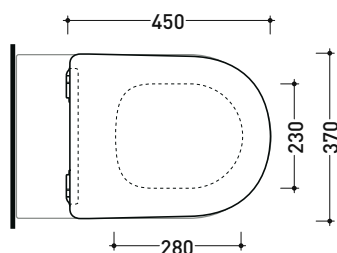

## LKCW09

SLIM soft-closing thermosetting seat & cover with **quick-release hinges**

Complements: Link btw go**clean** wc (LK117G - LK117GE)  
 Link btw wc **Plus go**clean**** (LK117RG - LK117RGE)  
 Link wall hung wc (5051/WC)  
 Link go**clean** wall hung wc (5051/WCG - 5051/WCGE)  
 MiniLink wall hung wc (5064 - 5064E)  
 MiniLink go**clean** wall hung wc (5064G)

Package dim.

Weight **3 kg**

Pz. Pallet n° -

art. LK117G - LK117GE  
LK117RG - LK117RGE

vista zenitale / zenital view

art. 5051/WC  
5051/WCG - 5051/WCGE

vista zenitale / zenital view

art. 5064  
5064G - 5064GE

vista zenitale / zenital view

vista laterale / lateral view

vista laterale / lateral view

vista laterale / lateral view