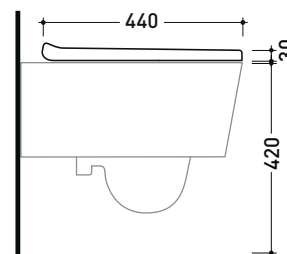

Package dim. 53 x 40 x 7 cm | Weight 3 kg | Pz. Pallet n° -

art. LK117G - LK117GE  
LK117RG - LK117RGE

vista zenitale / zenital view

art. 5051/WC  
5051/WCG - 5051/WCGE

vista zenitale / zenital view

art. 5064  
5064G - 5064GE

vista zenitale / zenital view

vista laterale / lateral view

vista laterale / lateral view

vista laterale / lateral view

sizes in mm

Please consider a 2% tolerance on indicated measurements