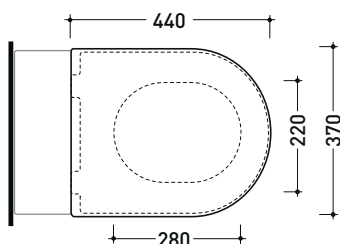

## LKCW07

Soft-closing thermosetting wrapping seat & cover with **chrome quick-release hinges**

Package dim. 53 x 40 x 7 cm | Weight 3 kg | Pz. Pallet n° -

art. LK117G - LK117GE  
LK117RG - LK117RGE

vista zenitale / zenital view

art. 5051/WC  
5051/WCG - 5051/WCGE

vista zenitale / zenital view

art. 5064  
5064G - 5064GE

vista zenitale / zenital view

vista laterale / lateral view

vista laterale / lateral view

vista laterale / lateral view

sizes in mm

Please consider a 2% tolerance on indicated measurements