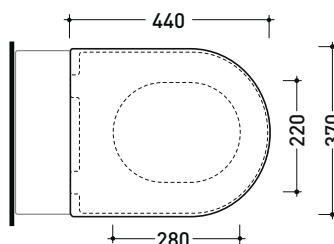

## LKCW07OR

Soft-closing thermosetting wrapping seat & cover with **gold quick-release hinges**

Complements: Link btw **goclean** wc (LK117G - LK117GE)  
 Link btw wc **Plus goclean** (LK117RG - LK117RGE)  
 Link wall hung wc (5051/WC)  
 Link **goclean** wall hung wc (5051/WCG - 5051/WCGE)  
 MiniLink wall hung wc (5064 - 5064E)  
 MiniLink **goclean** wall hung wc (5064G)

Package dim. 53 x 40 x 7 cm | Weight 3 kg | Pz. Pallet n° -

art. LK117G - LK117GE  
LK117RG - LK117RGE

vista zenitale / zenital view

art. 5051/WC  
5051/WCG - 5051/WCGE

vista zenitale / zenital view

art. 5064  
5064G - 5064GE

vista zenitale / zenital view

vista laterale / lateral view

vista laterale / lateral view

vista laterale / lateral view

sizes in mm

Please consider a 2% tolerance on indicated measurements