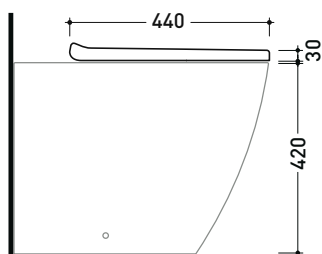

Package dim. 53 x 40 x 7 cm | Weight 3 kg | Pz. Pallet n° -

art. LK117G - LK117GE  
LK117RG - LK117RGE

vista zenitale / zenital view

art. 5051/WC  
5051/WCG - 5051/WCGE

vista zenitale / zenital view

art. 5064  
5064G - 5064GE

vista zenitale / zenital view

vista laterale / lateral view

vista laterale / lateral view

vista laterale / lateral view

sizes in mm

Please consider a 2% tolerance on indicated measurements