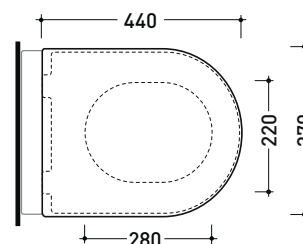

Package dim. 53 x 40 x 7 cm | Weight 3 kg | Pz. Pallet n° -

art. LK117G - LK117GE  
LK117RG - LK117RGE

vista zenitale / zenital view

art. 5051/WC  
5051/WCG - 5051/WCGE

vista zenitale / zenital view

art. 5064  
5064G - 5064GE

vista zenitale / zenital view

vista laterale / lateral view

vista laterale / lateral view

vista laterale / lateral view

sizes in mm

Please consider a 2% tolerance on indicated measurements