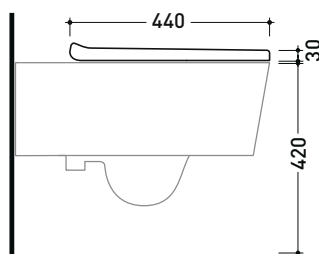

Package dim. 53 x 40 x 7 cm | Weight 3 kg | Pz. Pallet n° -

art. LK117G - LK117GE  
LK117RG - LK117RGE

vista zenitale / zenital view

art. 5051/WC  
5051/WCG - 5051/WCGE

vista zenitale / zenital view

art. 5064  
5064G - 5064GE

vista zenitale / zenital view

vista laterale / lateral view

vista laterale / lateral view

vista laterale / lateral view

sizes in mm

Please consider a 2% tolerance on indicated measurements