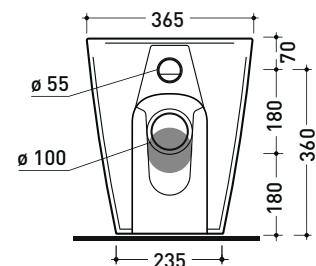

Package dim. 56,5 x 37 x 43,5 cm | Weight 31,5 kg | Pz. Pallet n° 15

UNI EN 997

Dop-No997

FLAMINIA does not recommend combining this toilet model with rapid-flow/flushometer systems or traditional high tanks

vista zenitale / zenital view

vista laterale / lateral view

vista retro / back view

da/from 100 a/to 120 mm

sezione longitudinale / section

art. LK1012 (LKR90+LKR40)  
connessioni di scarico  
(in dotazione)  
drainage connector  
(included in the box)