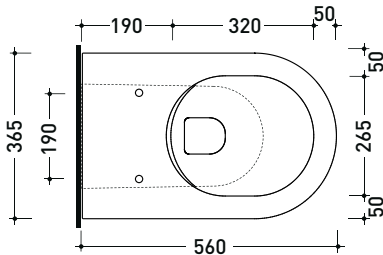

## LK117G

Back to wall wc with **goclean** system with S/P trap  
(drainage connectors art. LK1012 and floor fixing kit art. 9003 included)

Complements: Wood/polyester seat&cover (5051CW01)  
Soft-closing thermosetting wrapping seat&cover (LKCW07 - 5051CW03)  
SLIM soft-closing thermosetting seat&cover (LKCW09 - LKCW10)  
Niagara monoblock cistern (TR38)  
Line accessories: TWO - HOOP - FOLD

Package dim. 56,5 x 37 x 43,5 cm | Weight 31,5 kg | Pz. Pallet n° 15

UNI EN 997

Dop-No997

FLAMINIA does not recommend combining this toilet model with rapid-flow/flushometer systems or traditional high tanks

vista zenitale / zenital view

vista laterale / lateral view

vista retro / back view

da/from 100 a/to 120 mm

sezione longitudinale / section

art. LK1012 (LKR90+LKR40)  
connessioni di scarico  
(in dotazione)  
drainage connector  
(included in the box)

sezione longitudinale / section