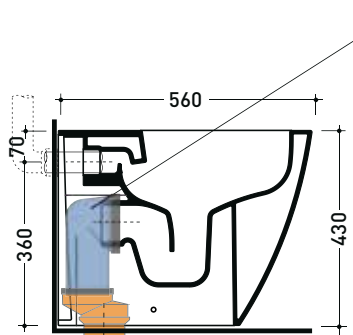

## LK117G

Back to wall wc with **goclean** system with S/P trap  
(drainage connectors art. LK1012 and floor fixing kit art. 9003 included)

Complements: Wood/polyester seat&cover (5051CW01)  
Soft-closing thermosetting wrapping seat&cover (LKCW07 - 5051CW03)  
SLIM soft-closing thermosetting seat&cover (LKCW09 - LKCW10)  
Niagara monoblock cistern (TR38)  
Line accessories: TWO - HOOP - FOLD

Package dim. 56,5 x 37 x 43,5 cm | Weight 31,5 kg | Pz. Pallet n° 15

UNI EN 997

Dop-No997

FLAMINIA does not recommend combining this toilet model with rapid-flow/flushometer systems or traditional high tanks

vista zenitale / zenital view

vista laterale / lateral view

vista retro / back view

da/from 100 a/to 120 mm

sezione longitudinale / section

art. LK1012 (LKR90+LKR40)  
connessioni di scarico  
(in dotazione)  
drainage connector  
(included in the box)