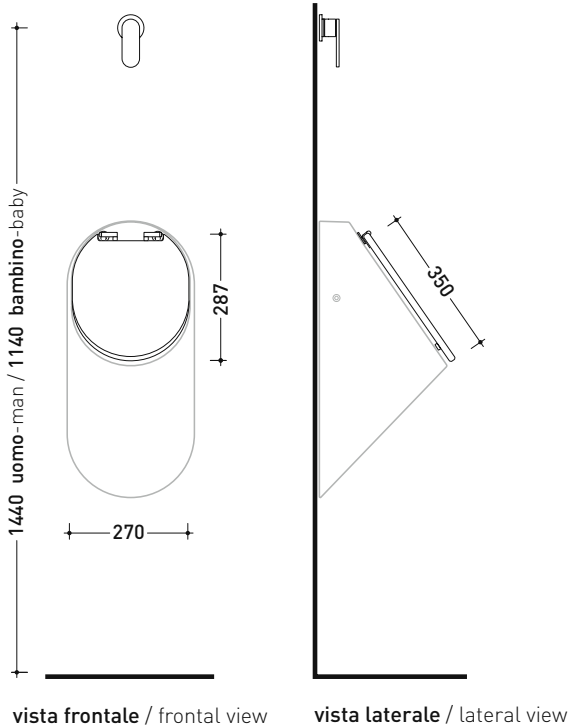

design ANGELETTI - RUZZA

2008

KY29CW01

Wood/polyester cover suitable for urinal

Complements: Key urinal (KY29)

Package dim. 52 x 40 x 6 cm | Weight 1,5 kg | Pz. Pallet n° -

sizes in mm

WOOD/POLIESTER: glossy finish

white