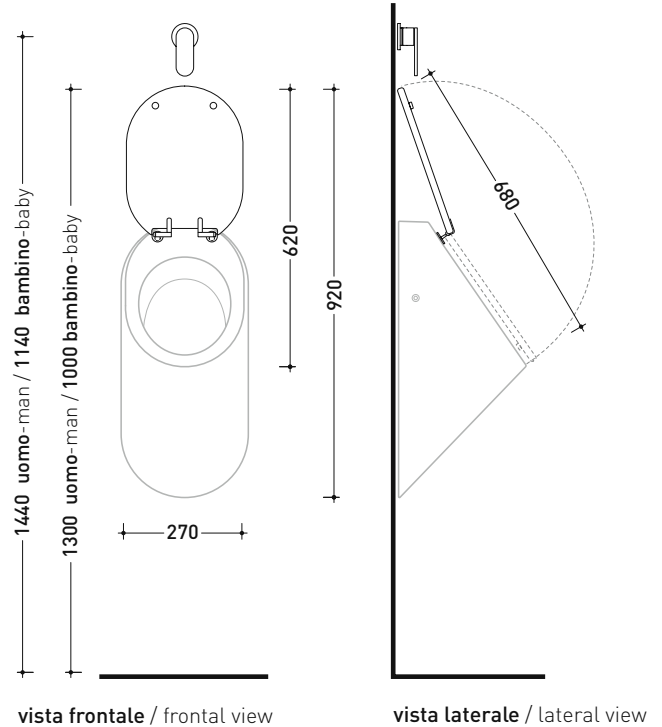

design ANGELETTI - RUZZA

2008

KY29CW01

Wood/polyester cover suitable for urinal

Complements: Key urinal (KY29)

Package dim. 52 x 40 x 6 cm | Weight 1,5 kg | Pz. Pallet n° -

sizes in mm

WOOD/POLIESTER: glossy finish

white