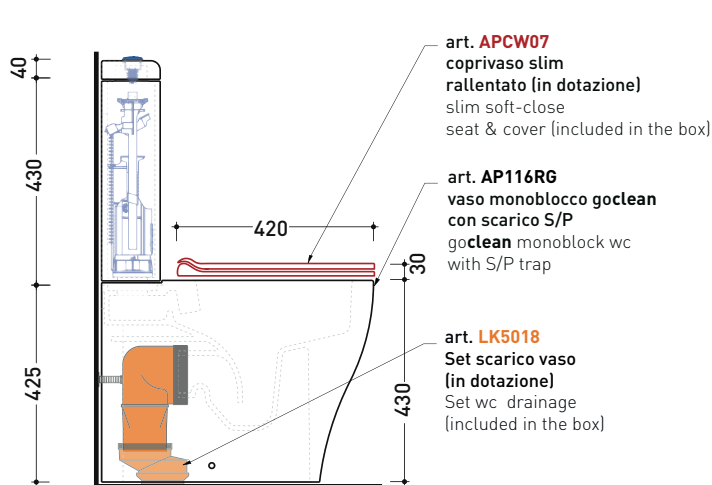

Complements: Line accessories: TWO - HOOP - FOLD - STIL

Package dim. wc	cm	Weight	34 kg	Pz. Pallet n°	18
Package dim. cistern	cm	Weight	14 kg	Pz. Pallet n°	36

UNI EN 997

Dop-No997

pag. 1/2

vista zenitale / zenital view

vista laterale / lateral view

vista frontale / frontal view

sizes in mm

Please consider a 2% tolerance on indicated measurements

KITAP116G

Complete monoblock wc Kit consisting of:
 Monoblock wc **goclean** with S/P trap (art. AP116RG),
 drainage connectors (art. LK5018), ceramic cistern (art. AP39),
 discharge mechanism (art. MBBO), seat&cover (art. APCW07)
 and floor fixing kit (art. 9003).

Complements: Line accessories: TWO - HOOP - FOLD - STIL

Package dim. wc	cm	Weight	34 kg	Pz. Pallet n°	18
Package dim. cistern	cm	Weight	14 kg	Pz. Pallet n°	36

UNI EN 997

Dop-No997

pag. 2/2

vista zenitale / zenital view

sezione longitudinale / section

sezione longitudinale / section

vista frontale / front view

sizes in mm

Please consider a 2% tolerance on indicated measurements