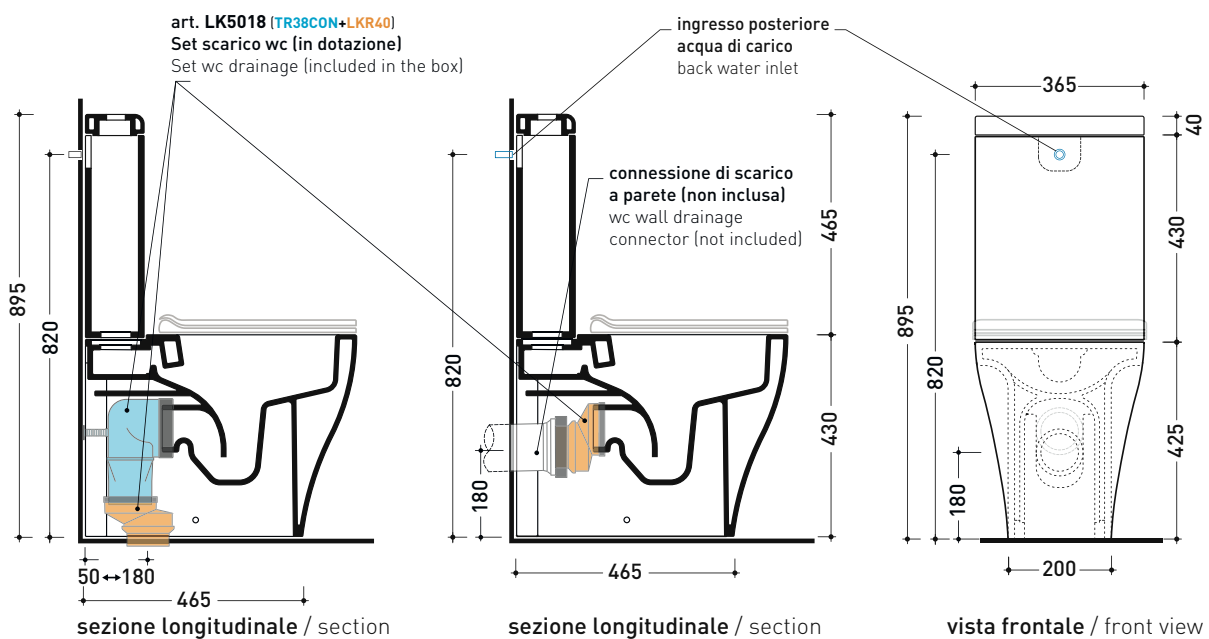

Complements: Line accessories: TWO - HOOP - FOLD - STIL

Package dim. wc	cm	Weight	34 kg	Pz. Pallet n°	18
Package dim. cistern	cm	Weight	14 kg	Pz. Pallet n°	36

UNI EN 997

Dop-No997

pag. 1/2

vista zenitale / zenital view

vista laterale / lateral view

vista frontale / frontal view

sizes in mm

Please consider a 2% tolerance on indicated measurements

KITAP116G

Complete monoblock wc Kit consisting of:
 Monoblock wc **goclean** with S/P trap (art. AP116RG),
 drainage connectors (art. LK5018), ceramic cistern (art. AP39),
 discharge mechanism (art. MBBO), seat&cover (art. APCW07)
 and floor fixing kit (art. 9003).

Complements: Line accessories: TWO - HOOP - FOLD - STIL

Package dim. wc	cm	Weight	34 kg	Pz. Pallet n°	18
Package dim. cistern	cm	Weight	14 kg	Pz. Pallet n°	36

UNI EN 997

Dop-No997

pag. 2/2

vista zenitale / zenital view

sezione longitudinale / section

sezione longitudinale / section

vista frontale / front view

sizes in mm

Please consider a 2% tolerance on indicated measurements