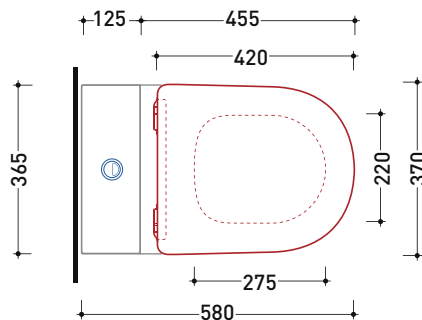

Complements: Line accessories: TWO - HOOP - FOLD - STIL

Package dim. wc	cm	Weight	34 kg	Pz. Pallet n°	18
Package dim. cistern	cm	Weight	14 kg	Pz. Pallet n°	36

UNI EN 997

Dop-No997

pag. 1/2

vista zenitale / zenital view

vista laterale / lateral view

vista frontale / frontal view

sizes in mm

Please consider a 2% tolerance on indicated measurements

KITAP116G

Complete monoblock wc Kit consisting of:
 Monoblock wc **goclean** with S/P trap (art. AP116RG),
 drainage connectors (art. LK5018), ceramic cistern (art. AP39),
 discharge mechanism (art. MBBO), seat&cover (art. APCW07)
 and floor fixing kit (art. 9003).

Complements: Line accessories: TWO - HOOP - FOLD - STIL

Package dim. wc	cm	Weight	34 kg	Pz. Pallet n°	18
Package dim. cistern	cm	Weight	14 kg	Pz. Pallet n°	36

UNI EN 997

Dop-No997

pag. 2/2

vista zenitale / zenital view

sezione longitudinale / section

sezione longitudinale / section

vista frontale / front view

sizes in mm

Please consider a 2% tolerance on indicated measurements