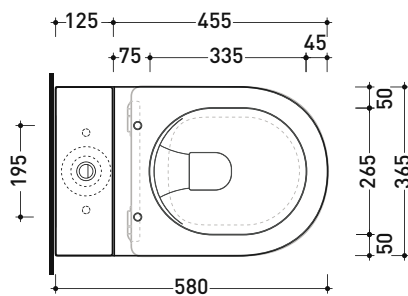

Complements: Line accessories: TWO - HOOP - FOLD - STIL

Package dim. wc	cm	Weight	34 kg	Pz. Pallet n°	18
Package dim. cistern	cm	Weight	14 kg	Pz. Pallet n°	36

UNI EN 997

Dop-No997

pag. 1/2

vista zenitale / zenital view

vista laterale / lateral view

vista frontale / frontal view

sizes in mm

Please consider a 2% tolerance on indicated measurements

KITAP116G

Complete monoblock wc Kit consisting of:
 Monoblock wc **goclean** with S/P trap (art. AP116RG),
 drainage connectors (art. LK5018), ceramic cistern (art. AP39),
 discharge mechanism (art. MBBO), seat&cover (art. APCW07)
 and floor fixing kit (art. 9003).

Complements: Line accessories: TWO - HOOP - FOLD - STIL

Package dim. wc	cm	Weight	34 kg	Pz. Pallet n°	18
Package dim. cistern	cm	Weight	14 kg	Pz. Pallet n°	36

UNI EN 997

Dop-No997

pag. 2/2

vista zenitale / zenital view

sezione longitudinale / section

sezione longitudinale / section

vista frontale / front view

sizes in mm

Please consider a 2% tolerance on indicated measurements