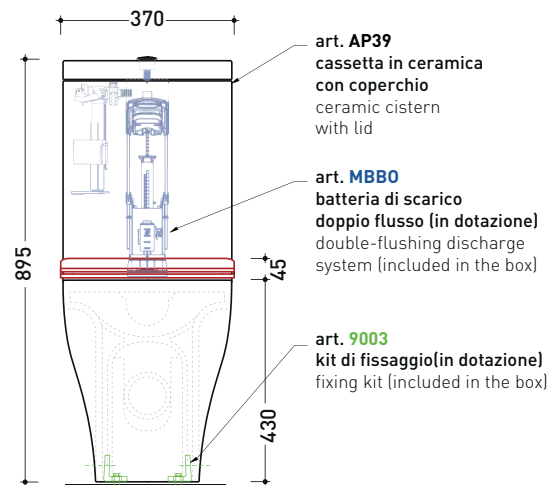

Complements: Line accessories: TWO - HOOP - FOLD - STIL

Package dim. wc	cm	Weight	34 kg	Pz. Pallet n°	18
Package dim. cistern	cm	Weight	14 kg	Pz. Pallet n°	36

UNI EN 997

Dop-No997

pag. 1/2

vista zenitale / zenital view

vista laterale / lateral view

vista frontale / frontal view

sizes in mm

Please consider a 2% tolerance on indicated measurements

KITAP116G

Complete monoblock wc Kit consisting of:
 Monoblock wc **goclean** with S/P trap (art. AP116RG),
 drainage connectors (art. LK5018), ceramic cistern (art. AP39),
 discharge mechanism (art. MBBO), seat&cover (art. APCW07)
 and floor fixing kit (art. 9003).

Complements: Line accessories: TWO - HOOP - FOLD - STIL

Package dim. wc	cm	Weight	34 kg	Pz. Pallet n°	18
Package dim. cistern	cm	Weight	14 kg	Pz. Pallet n°	36

UNI EN 997

Dop-No997

pag. 2/2

vista zenitale / zenital view

sezione longitudinale / section

sezione longitudinale / section

vista frontale / front view

sizes in mm

Please consider a 2% tolerance on indicated measurements