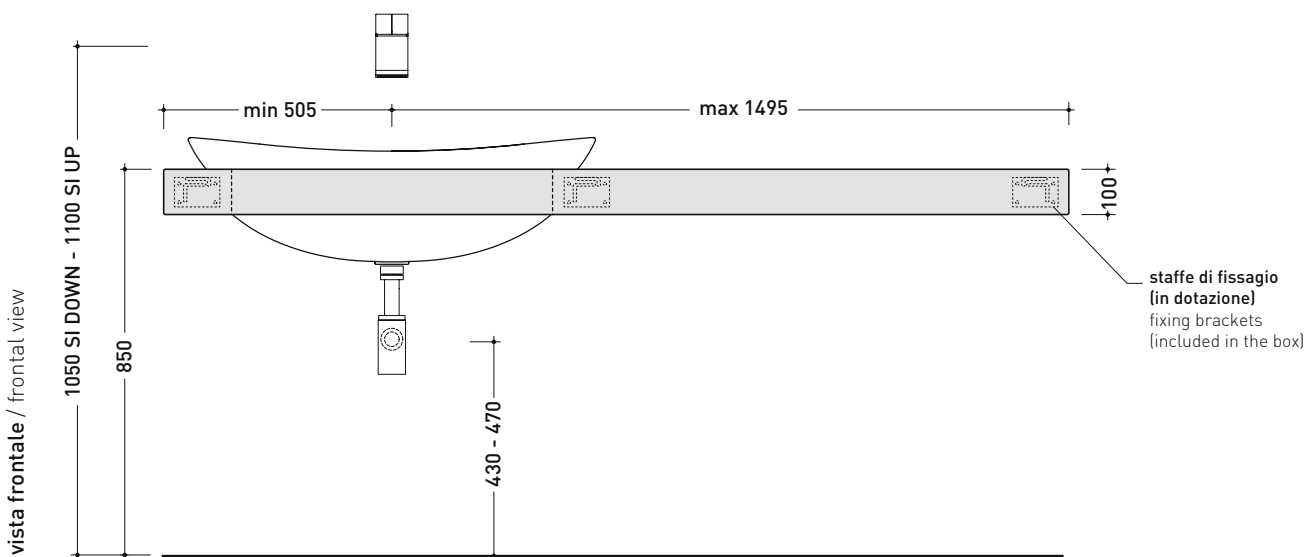

design ALEXANDER DURINGER and STEFANO ROSINI

2004

IO90M2

Shelf 110 to 150 x 55 x h 10 cm suitable for IO90 basin
(fixing brackets included)

IO90M3

Shelf from 150 to 200 x 55 x h 10 cm suitable for IO90 basin
(fixing brackets included)

Complements: IO90 recessed basin (IO4290)
FLAG mirrors
MADRE mirror

TAP HOLES ARE NOT MADE ON THIS ARTICLE BY FLAMINIA

REFERENCE TO
THE COMPULSORY
ORDER FORM

sizes in mm

MODULO PER LA REALIZZAZIONE DELLE MENSOLE **IO** A MISURA PER ART. **IO4290**
IO CUSTOMIZED SHELVES FOR ART. **IO4290** FORM

art. **IO90M2**
 mensola / shelf da / from 110 a / to 150 cm

art. **IO90M3**
 mensola / shelf da / from 150 a / to 200 cm

art. **IO90M4**
 mensola / shelf da / from 110 a / to 250 cm
 (solo in **Pietraluce** / only in **Pietraluce**)

➔➔ **4** SCELTA MISURE / MEASURES

PIETRALUCE min 550 / max 700 min 1100 / max 1400 min 550 / max 700

- A = misura interasse lavabo da sinistra / left distance of basin.
- B = misura interasse lavabo da destra / right distance of basin.
- C = misura totale del piano / total length of the shelf.
- verificare sempre che / verify that: **A + B + C = D.**