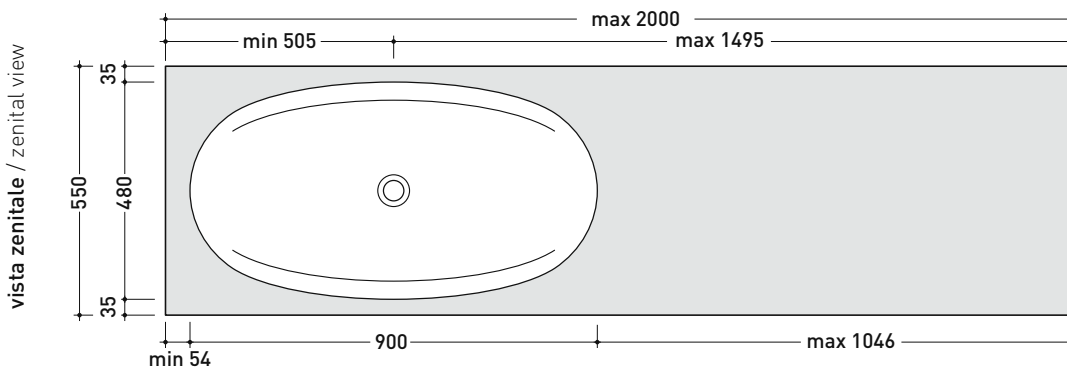

design ALEXANDER DURINGER and STEFANO ROSINI

2004

IO90M2

Shelf 110 to 150 x 55 x h 10 cm suitable for IO90 basin
(fixing brackets included)

IO90M3

Shelf from 150 to 200 x 55 x h 10 cm suitable for IO90 basin
(fixing brackets included)

Complements: IO90 recessed basin (IO4290)
FLAG mirrors
MADRE mirror

TAP HOLES ARE NOT MADE ON THIS ARTICLE BY FLAMINIA

REFERENCE TO
THE COMPULSORY
ORDER FORM

sizes in mm

MODULO PER LA REALIZZAZIONE DELLE MENSOLE **IO** A MISURA PER ART. **IO4290**
IO CUSTOMIZED SHELVES FOR ART. **IO4290** FORM

art. **IO90M2**
 mensola / shelf da / from 110 a / to 150 cm

art. **IO90M3**
 mensola / shelf da / from 150 a / to 200 cm

art. **IO90M4**
 mensola / shelf da / from 110 a / to 250 cm
 (solo in **Pietraluce** / only in **Pietraluce**)

➔➔ **4** SCELTA MISURE / MEASURES

PIETRALUCE min 550 / max 700 min 1100 / max 1400 min 550 / max 700

- A = misura interasse lavabo da sinistra / left distance of basin.
- B = misura interasse lavabo da destra / right distance of basin.
- C = misura totale del piano / total length of the shelf.
- verificare sempre che / verify that: **A + B + C = D.**