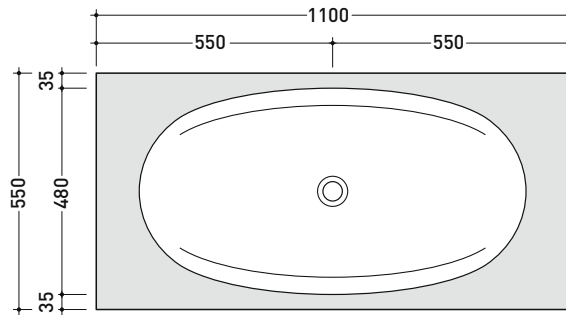

design ALEXANDER DURINGER and STEFANO ROSINI

2004

IO90M1

Shelf 110 x 55 x h 10 cm with centred hole suitable for IO90 basin
(fixing brackets included)Complements: IO90 recessed basin (IO4290)
FLAG mirrors
MADRE mirror

TAP HOLES ARE NOT MADE ON THIS ARTICLE BY FLAMINIA

Dim. Imballo 162 x 60 x 15 cm | Peso | Pz. Palet n° -

vista zenitale / zenital view

vista frontale / frontal view

sizes in mm