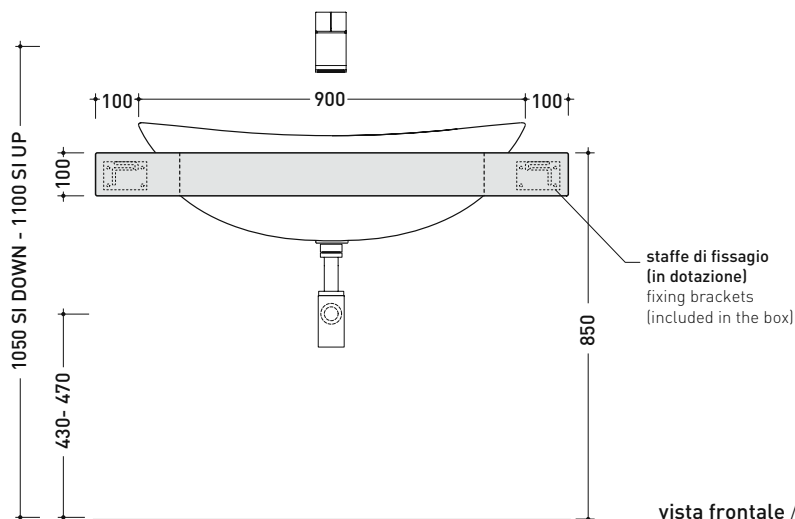

design ALEXANDER DURINGER and STEFANO ROSINI

2004

IO90M1

Shelf 110 x 55 x h 10 cm with centred hole suitable for IO90 basin
(fixing brackets included)Complements: IO90 recessed basin (IO4290)
FLAG mirrors
MADRE mirror

TAP HOLES ARE NOT MADE ON THIS ARTICLE BY FLAMINIA

Dim. Imballo 162 x 60 x 15 cm | Peso | Pz. Palet n° -

vista zenitale / zenital view

vista frontale / frontal view

sizes in mm