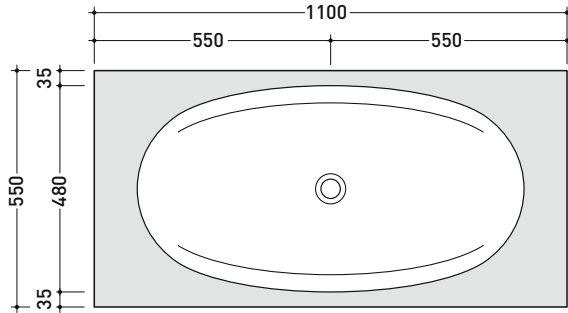

design **ALEXANDER DURINGER** and **STEFANO ROSINI**

2004

IO90M1

Shelf 110 x 55 x h 10 cm with centred hole suitable for IO90 basin
(fixing brackets included)

Complements: **IO90 recessed basin (IO4290)**
APP mirrors
FLAG mirrors
MADRE mirror

TAP HOLES ARE NOT MADE ON THIS ARTICLE BY FLAMINIA

Dim. Imballo 162 x 60 x 15 cm | Peso | Pz. Pallet n° -

vista zenitale / zenital view

staffe di fissaggio
(in dotazione)
fixing brackets
(included in the box)

vista frontale / frontal view

sizes in mm

PIETRALUCE: glossy finish

matt finish

WOOD: finishes