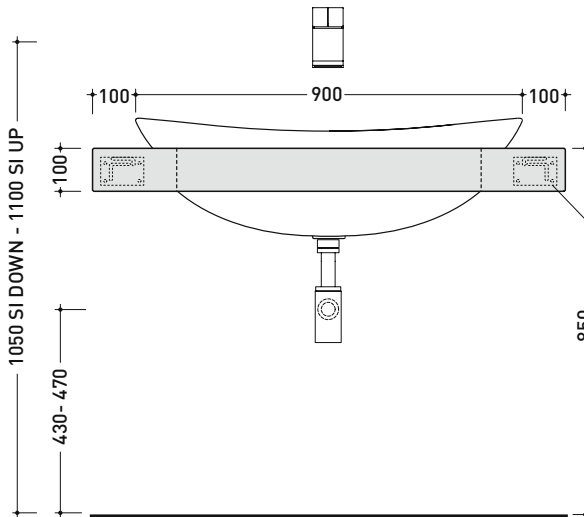

design **ALEXANDER DURINGER** and **STEFANO ROSINI**

2004

IO90M1

Shelf 110 x 55 x h 10 cm with centred hole suitable for IO90 basin
(fixing brackets included)

Complements: **IO90 recessed basin (IO4290)**
APP mirrors
FLAG mirrors
MADRE mirror

TAP HOLES ARE NOT MADE ON THIS ARTICLE BY FLAMINIA

Dim. Imballo 162 x 60 x 15 cm | Peso | Pz. Pallet n° -

vista zenitale / zenital view

staffe di fissaggio
(in dotazione)
fixing brackets
(included in the box)