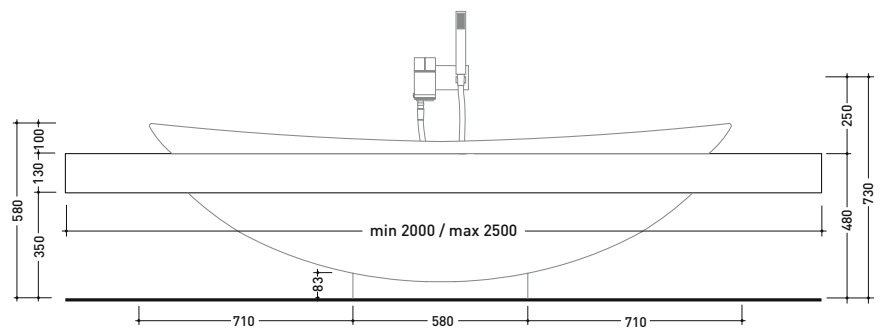

design ALEXANDER DURINGER and STEFANO ROSINI

2004

IO84M2

Shelf from 200 to 250 x 55 x h 10 cm with hole suitable for IO recessed bath-tub (IO84)

Complements: IO recessed bath-tub (IO84)
 Line taps bath-tub: ONE - NOKÉ - SI - FOLD
 Line accessories: TWO - HOOP - NOKÉ - FOLD

TAP HOLES ARE NOT MADE ON THIS ARTICLE BY FLAMINIA

CE

vista zenitale / zenital view

vista laterale / lateral view

vista frontale / frontal view

sizes in mm

WOOD: finishes

light oak dark oak