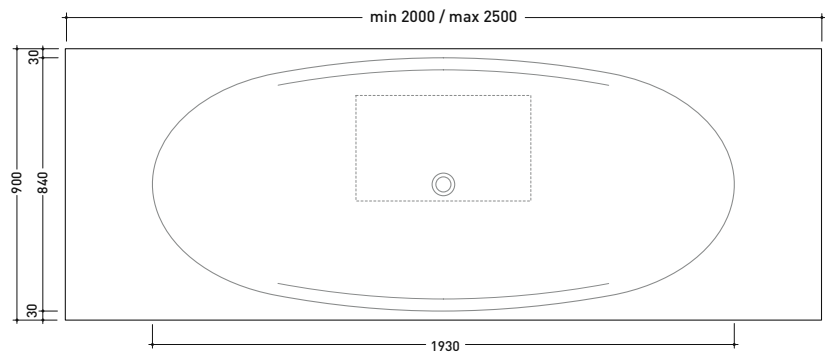

design ALEXANDER DURINGER and STEFANO ROSINI

2004

IO84M2

Shelf from 200 to 250 x 55 x h 10 cm with hole suitable for IO recessed bath-tub (IO84)

Complements: IO recessed bath-tub (IO84)
 Line taps bath-tub: ONE - NOKÉ - SI - FOLD
 Line accessories: TWO - HOOP - NOKÉ - FOLD

TAP HOLES ARE NOT MADE ON THIS ARTICLE BY FLAMINIA

CE

vista zenitale / zenital view

vista laterale / lateral view

vista frontale / frontal view

sizes in mm

WOOD: finishes

light oak dark oak