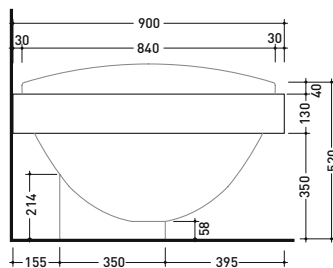

design ALEXANDER DURINGER and STEFANO ROSINI

2004

IO84M2

Shelf from 200 to 250 x 55 x h 10 cm with hole suitable for IO recessed bath-tub (IO84)

Complements: IO recessed bath-tub (IO84)
 Line taps bath-tub: ONE - NOKÉ - SI - FOLD
 Line accessories: TWO - HOOP - NOKÉ - FOLD

TAP HOLES ARE NOT MADE ON THIS ARTICLE BY FLAMINIA

CE

vista zenitale / zenital view

vista laterale / lateral view

vista frontale / frontal view

sizes in mm

WOOD: finishes

light oak dark oak