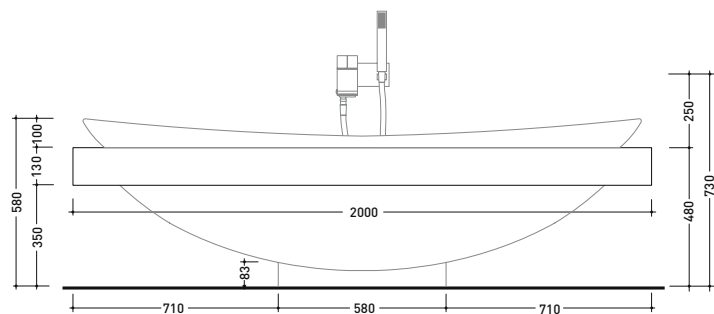

## IO84M1

Shelf 200 x 90 x h 13 cm with centred hole  
suitable for IO recessed bath-tub (IO84)

Complements: **IO recessed bath-tub (IO84)**  
**Line taps bath-tub: ONE - NOKÉ - SI - FOLD - X1**  
**Line accessories: TWO - HOOP - NOKÉ - FOLD**

TAP HOLES ARE NOT MADE ON THIS ARTICLE BY FLAMINIA

Package dim. 206 x 97 x 17 cm | Weight | Pz. Pallet n° 1

vista zenitale / zenital view

vista laterale / lateral view

vista frontale / frontal view

sizes in mm