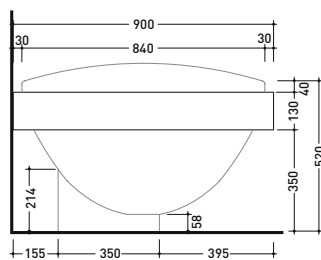

## IO84M1

Shelf 200 x 90 x h 13 cm with centred hole  
suitable for IO recessed bath-tub (IO84)

Complements: **IO recessed bath-tub (IO84)**  
**Line taps bath-tub: ONE - NOKÉ - SI - FOLD - X1**  
**Line accessories: TWO - HOOP - NOKÉ - FOLD**

TAP HOLES ARE NOT MADE ON THIS ARTICLE BY FLAMINIA

Package dim. 206 x 97 x 17 cm | Weight | Pz. Pallet n° 1

vista zenitale / zenital view

vista laterale / lateral view

vista frontale / frontal view

sizes in mm