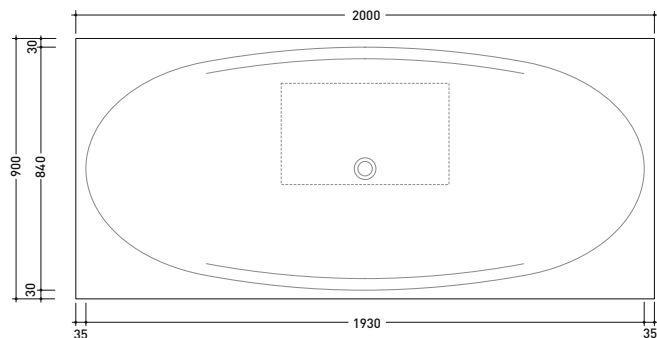

## IO84M1

Shelf 200 x 90 x h 13 cm with centred hole  
suitable for IO recessed bath-tub (IO84)

Complements: **IO recessed bath-tub (IO84)**  
**Line taps bath-tub: ONE - NOKÉ - SI - FOLD - X1**  
**Line accessories: TWO - HOOP - NOKÉ - FOLD**

TAP HOLES ARE NOT MADE ON THIS ARTICLE BY FLAMINIA

Package dim. 206 x 97 x 17 cm | Weight | Pz. Pallet n° 1

vista zenitale / zenital view

vista laterale / lateral view

vista frontale / frontal view

sizes in mm