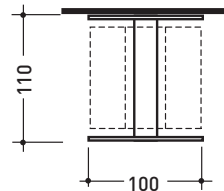

2000

➔ **FLAMINIA.**

HPSP

Towel hook 5 cm

Complements: **Line taps:** ONE
Line taps: SI

Package dim. **12 x 8 x 9 cm** | Weight **0,2 kg** | Pz. Pallet n° -

vista frontale / frontal view

vista zenitale / zenital view

HPR

Paper holder

Complements: **Line taps:** ONE
Line taps: SI

Package dim. **12 x 8 x 9 cm** | Weight **0,6 kg** | Pz. Pallet n° -

vista frontale / frontal view

vista zenitale / zenital view

size in mm

january 2014

BRASS: glossy finish

chrome

design **JEREMY KING** and **RICCARDO ROSELLI**

2000

HPF

Toilet brush holder

Complements: **Line taps:** ONE
Line taps: SI

Package dim. **42 x 15 x 13 cm** | Weight **1,3 kg** | Pz. Pallet n° -

vista zenitale / zenital view

vista frontale / frontal view

vista laterale / lateral view

size in mm

january 2014

BRASS: glossy finish

chrome