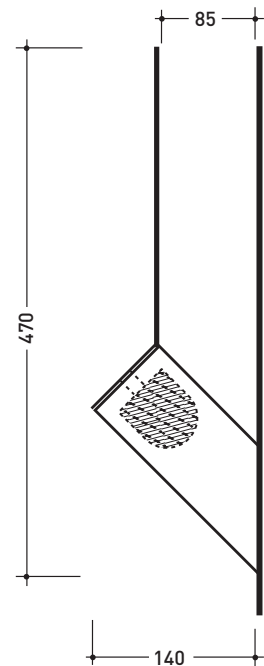

2000

➔ **FLAMINIA.**

HPSP

Towel hook 5 cm

Complements: **Line taps:** ONE
Line taps: SI

Package dim. **12 x 8 x 9 cm** | Weight **0,2 kg** | Pz. Pallet n° -

vista frontale / frontal view

vista zenitale / zenital view

HPR

Paper holder

Complements: **Line taps:** ONE
Line taps: SI

Package dim. **12 x 8 x 9 cm** | Weight **0,6 kg** | Pz. Pallet n° -

vista frontale / frontal view

vista zenitale / zenital view

size in mm

january 2014

BRASS: glossy finish

chrome

design **JEREMY KING** and **RICCARDO ROSELLI**

2000

HPF

Toilet brush holder

Complements: **Line taps:** ONE
Line taps: SI

Package dim. **42 x 15 x 13 cm** | Weight **1,3 kg** | Pz. Pallet n° -

vista zenitale / zenital view

vista frontale / frontal view

vista laterale / lateral view

size in mm

january 2014

BRASS: glossy finish

chrome