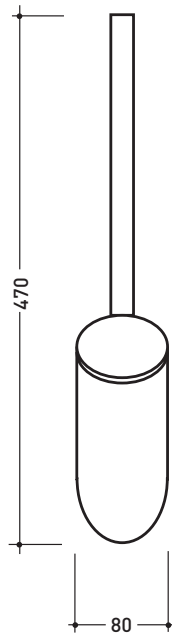

vista frontale / frontal view