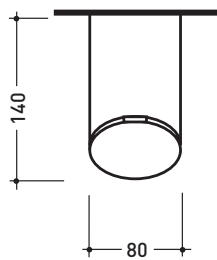

2000

➔ **FLAMINIA.**

HPSP

Towel hook 5 cm

Complements: **Line taps:** ONE
Line taps: SI

Package dim. **12 x 8 x 9 cm** | Weight **0,2 kg** | Pz. Pallet n° -

vista frontale / frontal view

vista zenitale / zenital view

HPR

Paper holder

Complements: **Line taps:** ONE
Line taps: SI

Package dim. **12 x 8 x 9 cm** | Weight **0,6 kg** | Pz. Pallet n° -

vista frontale / frontal view

vista zenitale / zenital view

size in mm

january 2014

BRASS: glossy finish

chrome

design **JEREMY KING** and **RICCARDO ROSELLI**

2000

HPF

Toilet brush holder

Complements: **Line taps:** ONE
Line taps: SI

Package dim. **42 x 15 x 13 cm** | Weight **1,3 kg** | Pz. Pallet n° -

vista zenitale / zenital view

vista frontale / frontal view

vista laterale / lateral view

size in mm

january 2014

BRASS: glossy finish

chrome