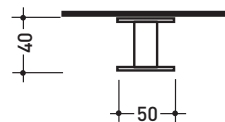

2000

➔ **FLAMINIA.**

HPSP

Towel hook 5 cm

Complements: **Line taps:** ONE
Line taps: SI

Package dim. **12 x 8 x 9 cm** | Weight **0,2 kg** | Pz. Pallet n° -

vista frontale / frontal view

vista zenitale / zenital view

HPR

Paper holder

Complements: **Line taps:** ONE
Line taps: SI

Package dim. **12 x 8 x 9 cm** | Weight **0,6 kg** | Pz. Pallet n° -

vista frontale / frontal view

vista zenitale / zenital view

size in mm

january 2014