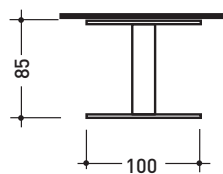

vista zenitale / zenital view

size in mm

january 2014

BRASS: glossy finish

chrome