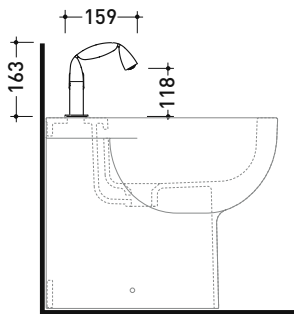

FL4070

Single lever bidet mixer (stop&go drain included)

Complements: Line accessories FOLD

Package dim. 19 x 19 x 12 cm | Weight 1,7 kg | Pz. Pallet n° -

vista laterale / lateral view

vista frontale / frontal view

vista zenitale / zenital view

sizes in mm

art. **FL4070**

sizes in mm