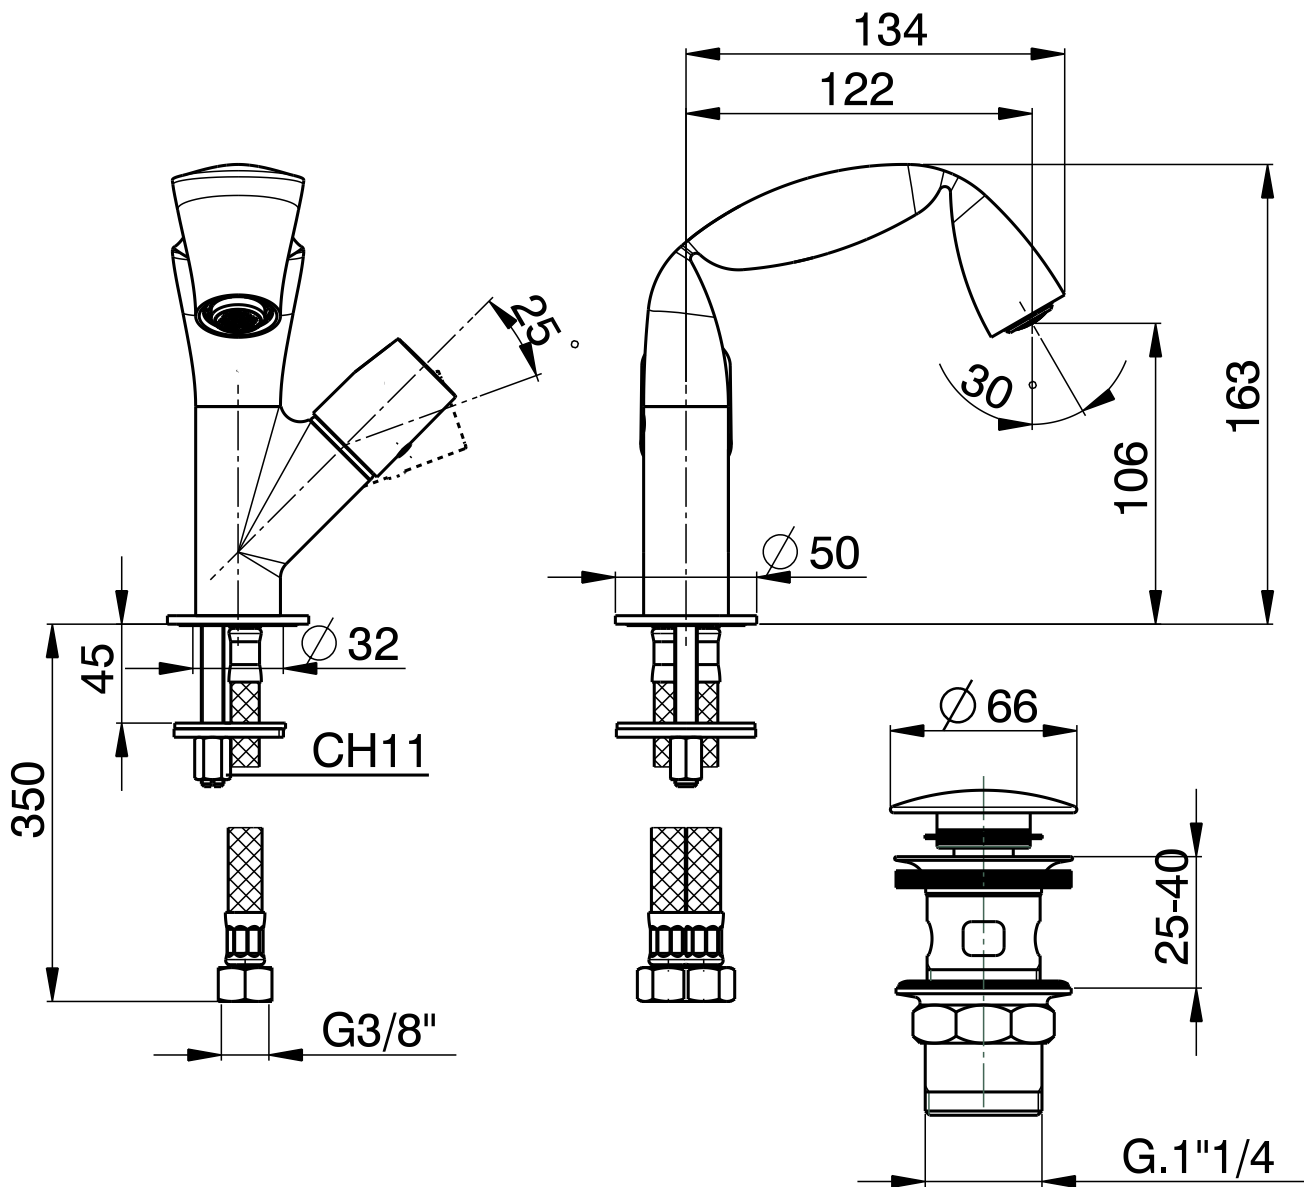

FL4070

Single lever bidet mixer (stop&go drain included)

Complements: Line accessories FOLD

Package dim. 19 x 19 x 12 cm | Weight 1,7 kg | Pz. Pallet n° -

vista laterale / lateral view

vista frontale / frontal view

vista zenitale / zenital view

sizes in mm

art. **FL4070**

sizes in mm