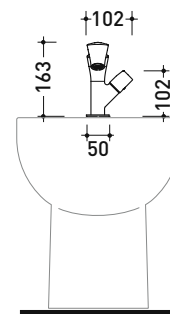

FL4070

Single lever bidet mixer (stop&go drain included)

Complements: Line accessories FOLD

Package dim. 19 x 19 x 12 cm | Weight 1,7 kg | Pz. Pallet n° -

vista laterale / lateral view

vista frontale / frontal view

vista zenitale / zenital view

sizes in mm

art. **FL4070**

sizes in mm