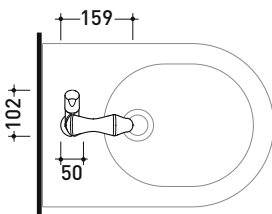

FL4070

Single lever bidet mixer (stop&go drain included)

Complements: Line accessories FOLD

Package dim. 19 x 19 x 12 cm | Weight 1,7 kg | Pz. Pallet n° -

vista laterale / lateral view

vista frontale / frontal view

vista zenitale / zenital view

sizes in mm

art. **FL4070**

sizes in mm