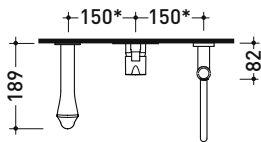

design LORENZO DAMIANI

2010

FL2570

Complete bathtub set: mixer with inverter, wall spout and handshower

Complements: Line accessories FOLD

Package dim.

Weight 3,2 kg

Pz. Pallet n° -

* misure consigliate / suggested measurements

vista zenitale / zenital view

vista frontale / frontal view

vista laterale / lateral view

sizes in mm

art. **FL2570**

sizes in mm