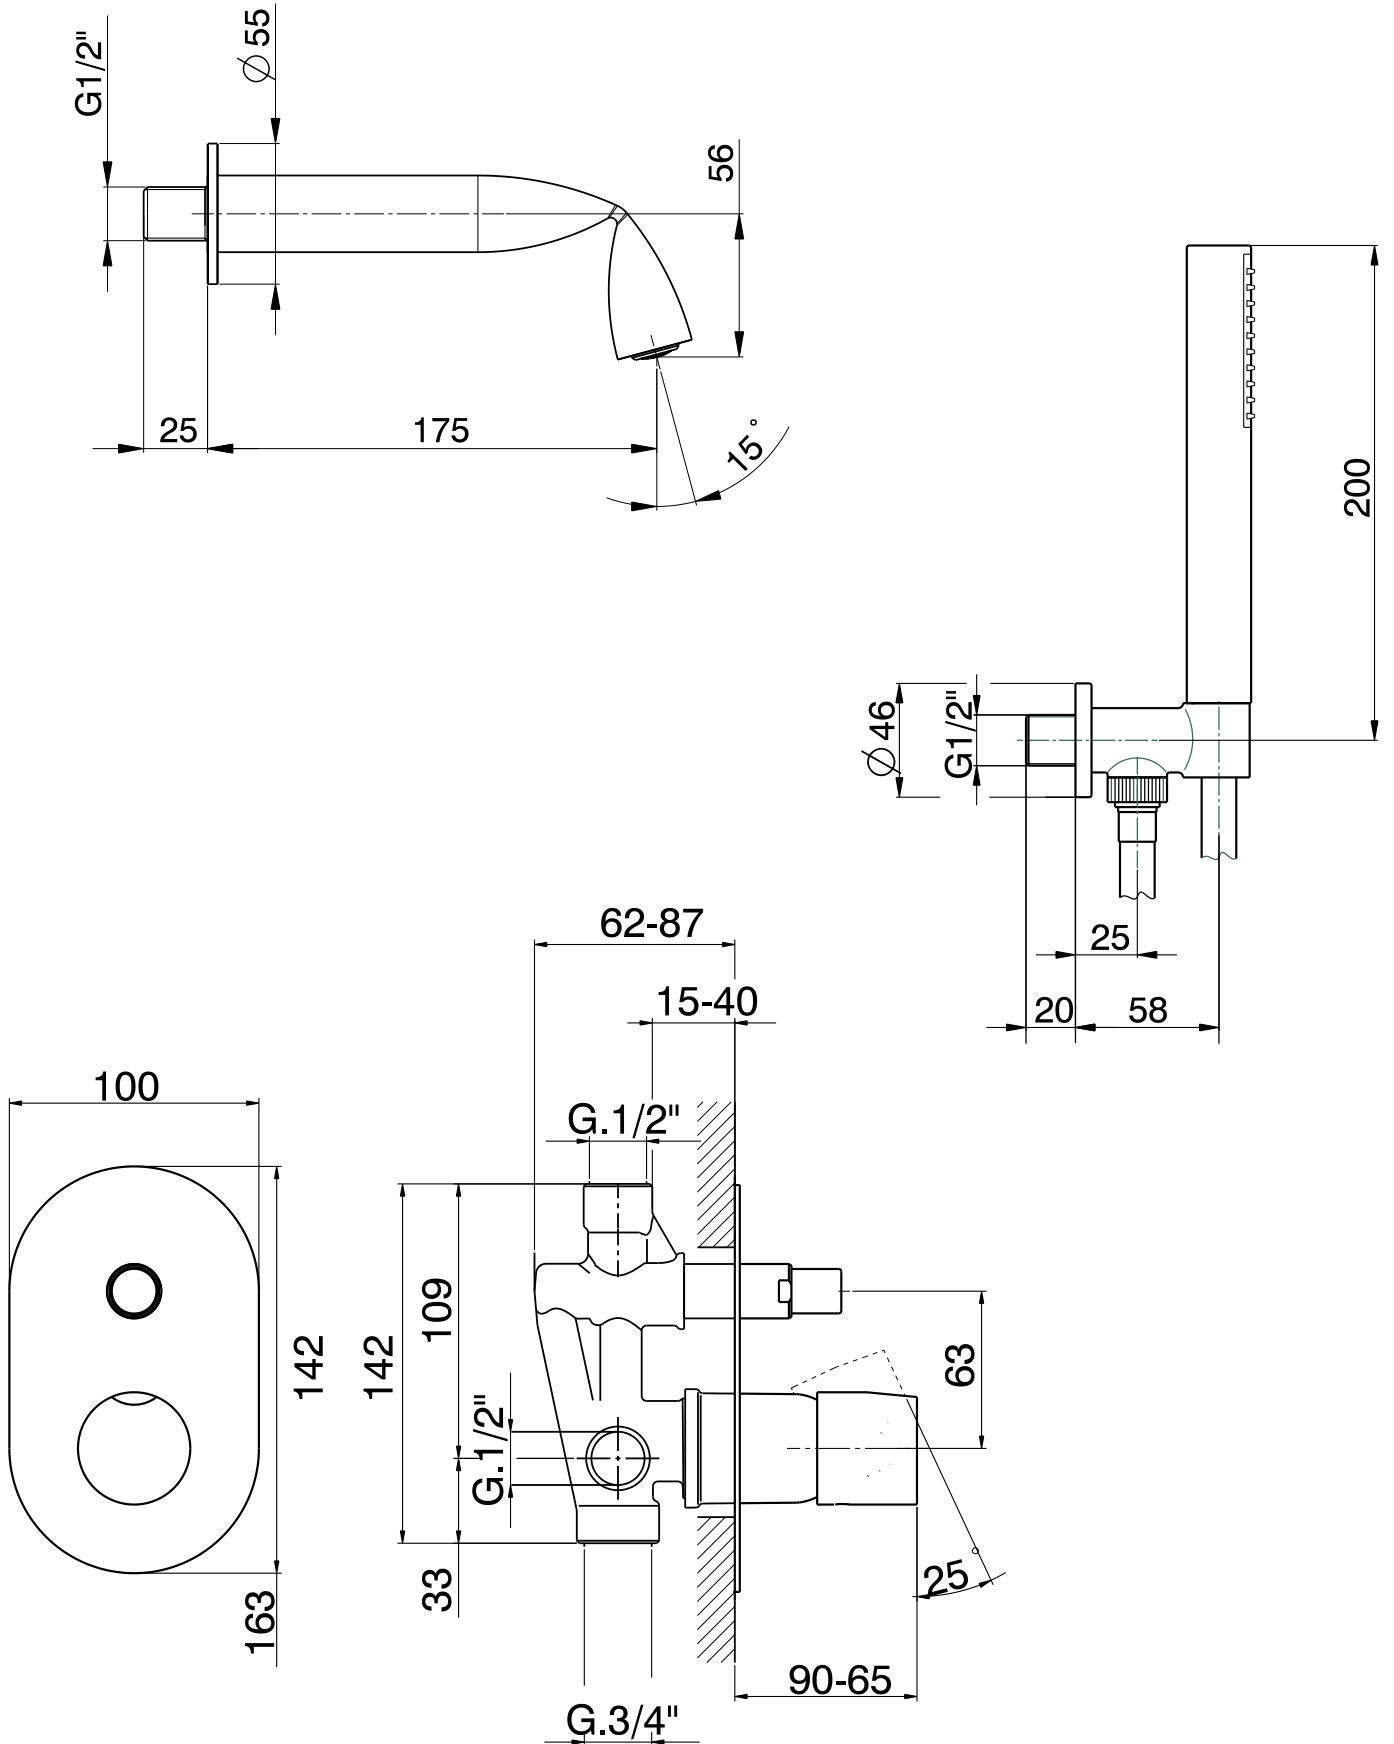

design LORENZO DAMIANI

2010

FL2570

Complete bathtub set: mixer with inverter, wall spout and handshower

Complements: Line accessories FOLD

Package dim.

Weight 3,2 kg

Pz. Pallet n° -

* misure consigliate / suggested measurements

vista zenitale / zenital view

vista frontale / frontal view

vista laterale / lateral view

sizes in mm

art. **FL2570**

sizes in mm