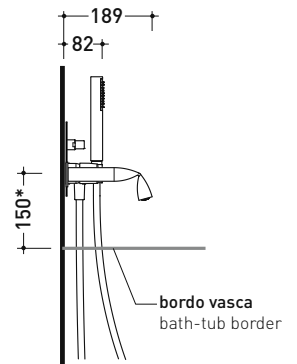

design LORENZO DAMIANI

2010

FL2570

Complete bathtub set: mixer with inverter, wall spout and handshower

Complements: Line accessories FOLD

Package dim.

Weight 3,2 kg

Pz. Pallet n° -

* misure consigliate / suggested measurements

vista zenitale / zenital view

vista frontale / frontal view

vista laterale / lateral view

sizes in mm

art. **FL2570**

sizes in mm