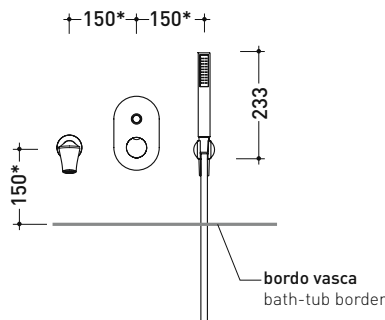

design LORENZO DAMIANI

2010

FL2570

Complete bathtub set: mixer with inverter, wall spout and handshower

Complements: Line accessories FOLD

Package dim.

Weight 3,2 kg

Pz. Pallet n° -

* misure consigliate / suggested measurements

vista zenitale / zenital view

vista frontale / frontal view

vista laterale / lateral view

sizes in mm

art. **FL2570**

sizes in mm