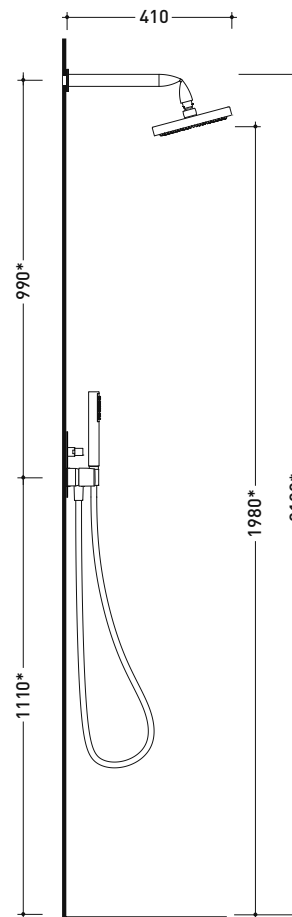

Fold

→ FLAMINIA.

design LORENZO DAMIANI

2010

FL2550

Complete shower set: concealed mixer with inverter, wall-mounted rain head and handshower

Complements: Line accessories FOLD

Package dim.

Weight 4,5 kg

Pz. Pallet n° -

* misure consigliate / suggested measurements

vista frontale / frontal view

vista laterale / lateral view

sizes in mm

BRASS: glossy finish

chrome

<http://www.ceramicaflaminia.it/en/products/289-fold>

©ceramicaflaminiaspa - All rights reserved. Unauthorized copying, publication, reproduction as well as partial reproduction are prohibited

may 2022

art. **FL2550**

sizes in mm