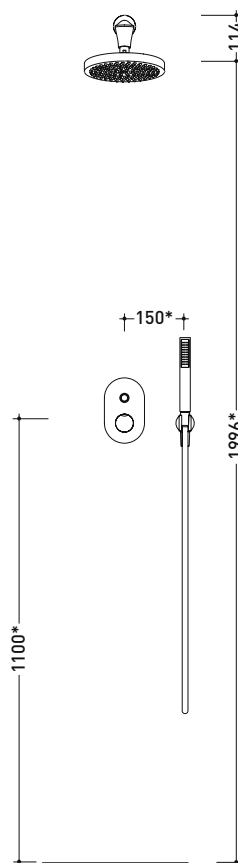

Fold

→ FLAMINIA.

design LORENZO DAMIANI

2010

FL2550

Complete shower set: concealed mixer with inverter, wall-mounted rain head and handshower

Complements: Line accessories FOLD

Package dim.

Weight 4,5 kg

Pz. Pallet n° -

* misure consigliate / suggested measurements

vista frontale / frontal view

vista laterale / lateral view

sizes in mm

BRASS: glossy finish

chrome

<http://www.ceramicaflaminia.it/en/products/289-fold>

©ceramicaflaminiaspa - All rights reserved. Unauthorized copying, publication, reproduction as well as partial reproduction are prohibited

may 2022

art. **FL2550**

sizes in mm