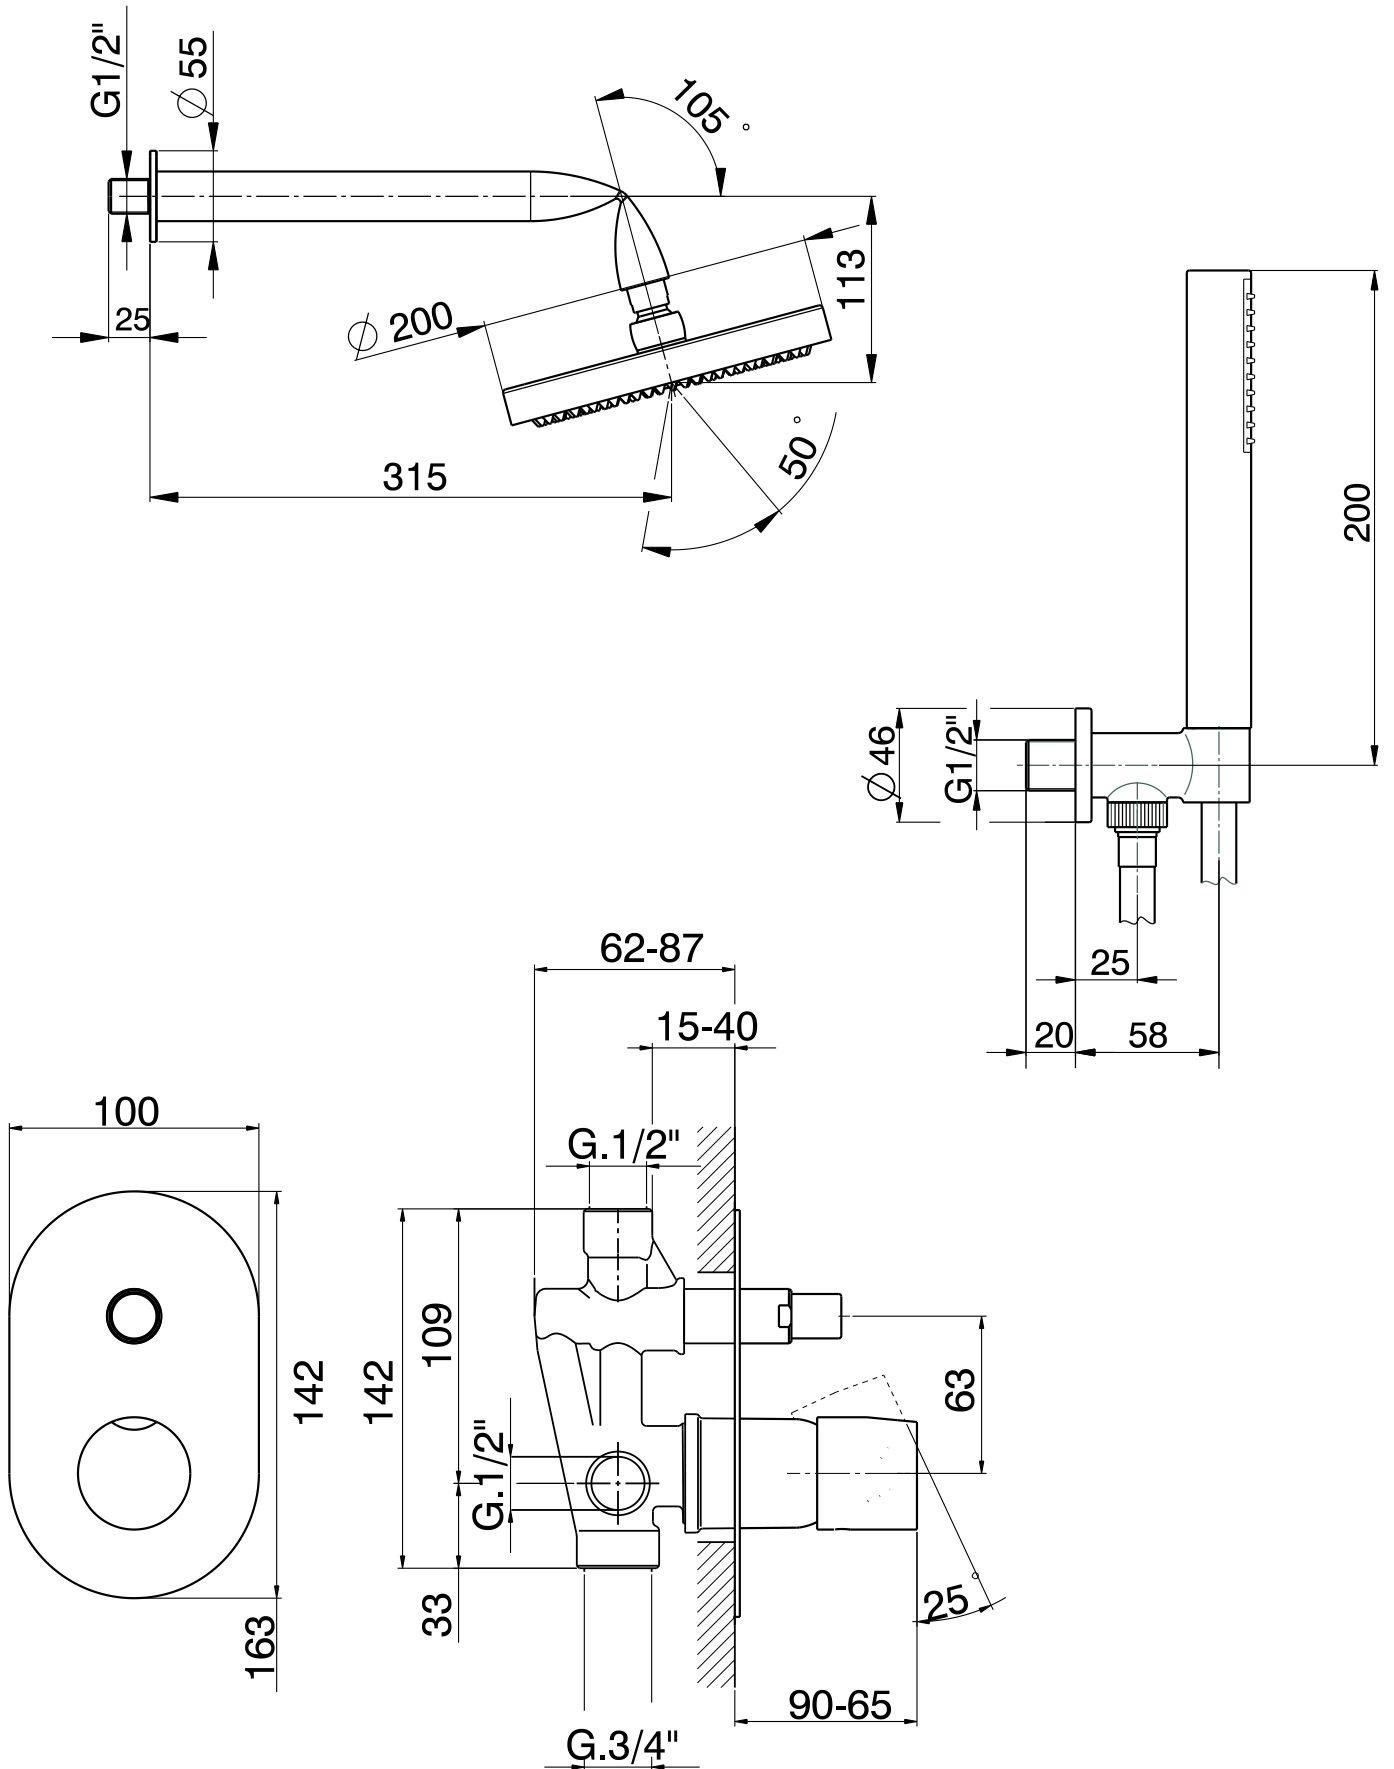

Fold

→ FLAMINIA.

design LORENZO DAMIANI

2010

FL2550

Complete shower set: concealed mixer with inverter, wall-mounted rain head and handshower

Complements: Line accessories FOLD

Package dim.

Weight 4,5 kg

Pz. Pallet n° -

* misure consigliate / suggested measurements

vista frontale / frontal view

vista laterale / lateral view

sizes in mm

BRASS: glossy finish

chrome

sizes in mm