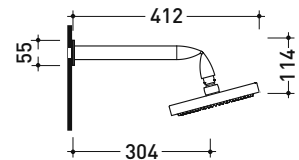

## FL2084

Wall-mounted overhead shower

Complements: **Line accessories FOLD**

Package dim. **30 x 30 x 17 cm** | Weight **1,7 kg** | Pz. Pallet n° -

**vista zenitale / zenital view**

**vista frontale / frontal view**

**vista laterale / lateral view**

sizes in mm

BRASS: glossy finish

chrome

art. **FL2084**

sizes in mm