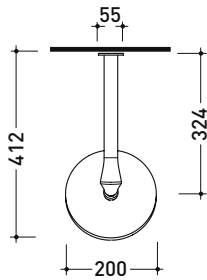

## FL2084

Wall-mounted overhead shower

Complements: **Line accessories FOLD**

Package dim. **30 x 30 x 17 cm** | Weight **1,7 kg** | Pz. Pallet n° -

**vista zenitale / zenital view**

**vista frontale / frontal view**

**vista laterale / lateral view**

sizes in mm

BRASS: glossy finish

chrome

art. **FL2084**

sizes in mm