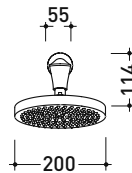

## FL2084

Wall-mounted overhead shower

Complements: **Line accessories FOLD**

Package dim. **30 x 30 x 17 cm** | Weight **1,7 kg** | Pz. Pallet n° -

**vista zenitale / zenital view**

**vista frontale / frontal view**

**vista laterale / lateral view**

sizes in mm

BRASS: glossy finish

chrome

art. **FL2084**

sizes in mm