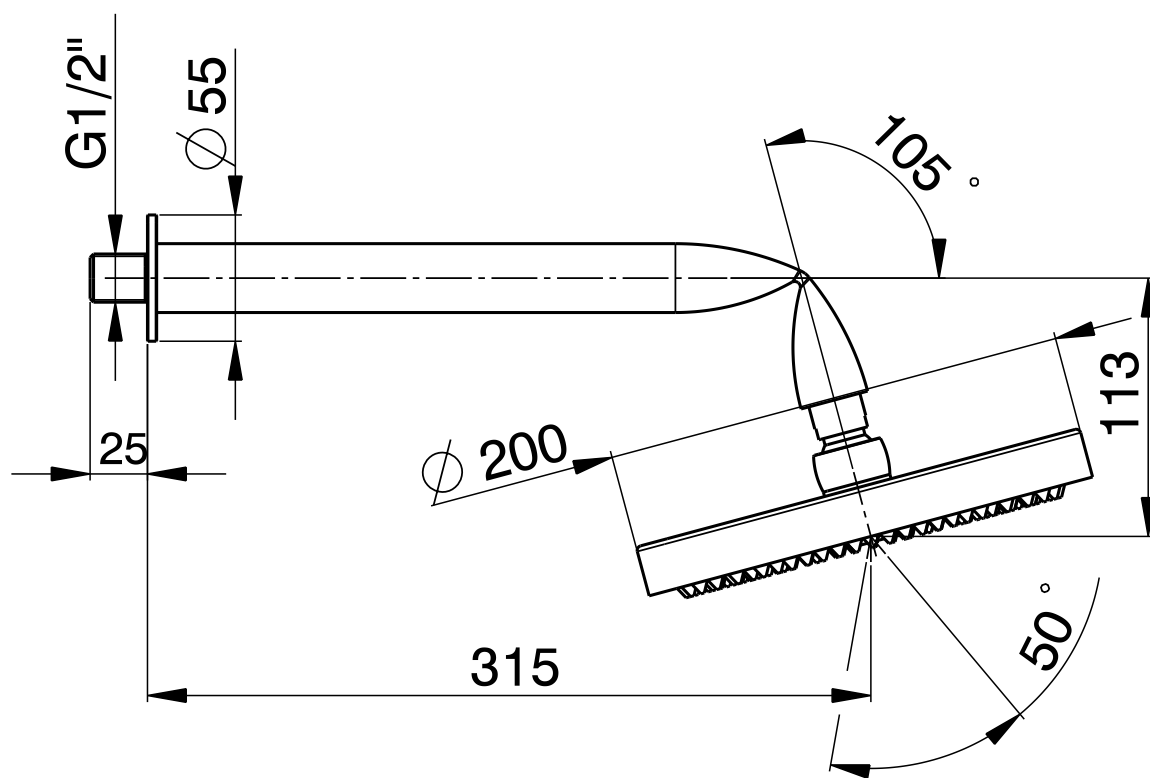

## FL2084

Wall-mounted overhead shower

Complements: **Line accessories FOLD**

Package dim. **30 x 30 x 17 cm** | Weight **1,7 kg** | Pz. Pallet n° -

**vista zenitale / zenital view**

**vista frontale / frontal view**

**vista laterale / lateral view**

sizes in mm

BRASS: glossy finish

chrome

art. **FL2084**

sizes in mm