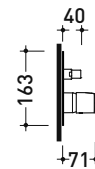

## FL2081

Shower mixer 2 outlets with diverter

Complements: Line accessories FOLD

Package dim. 19 x 19 x 12 cm | Weight 1,7 kg | Pz. Pallet n° -

vista zenitale / zenital view

vista frontale / frontal view

vista laterale / lateral view

sizes in mm

BRASS: glossy finish

chrome

art. **FL2081**

sizes in mm