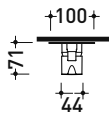

## FL2081

Shower mixer 2 outlets with diverter

Complements: Line accessories FOLD

Package dim. 19 x 19 x 12 cm | Weight 1,7 kg | Pz. Pallet n° -

vista zenitale / zenital view

vista frontale / frontal view

vista laterale / lateral view

sizes in mm

BRASS: glossy finish

chrome

art. **FL2081**

sizes in mm