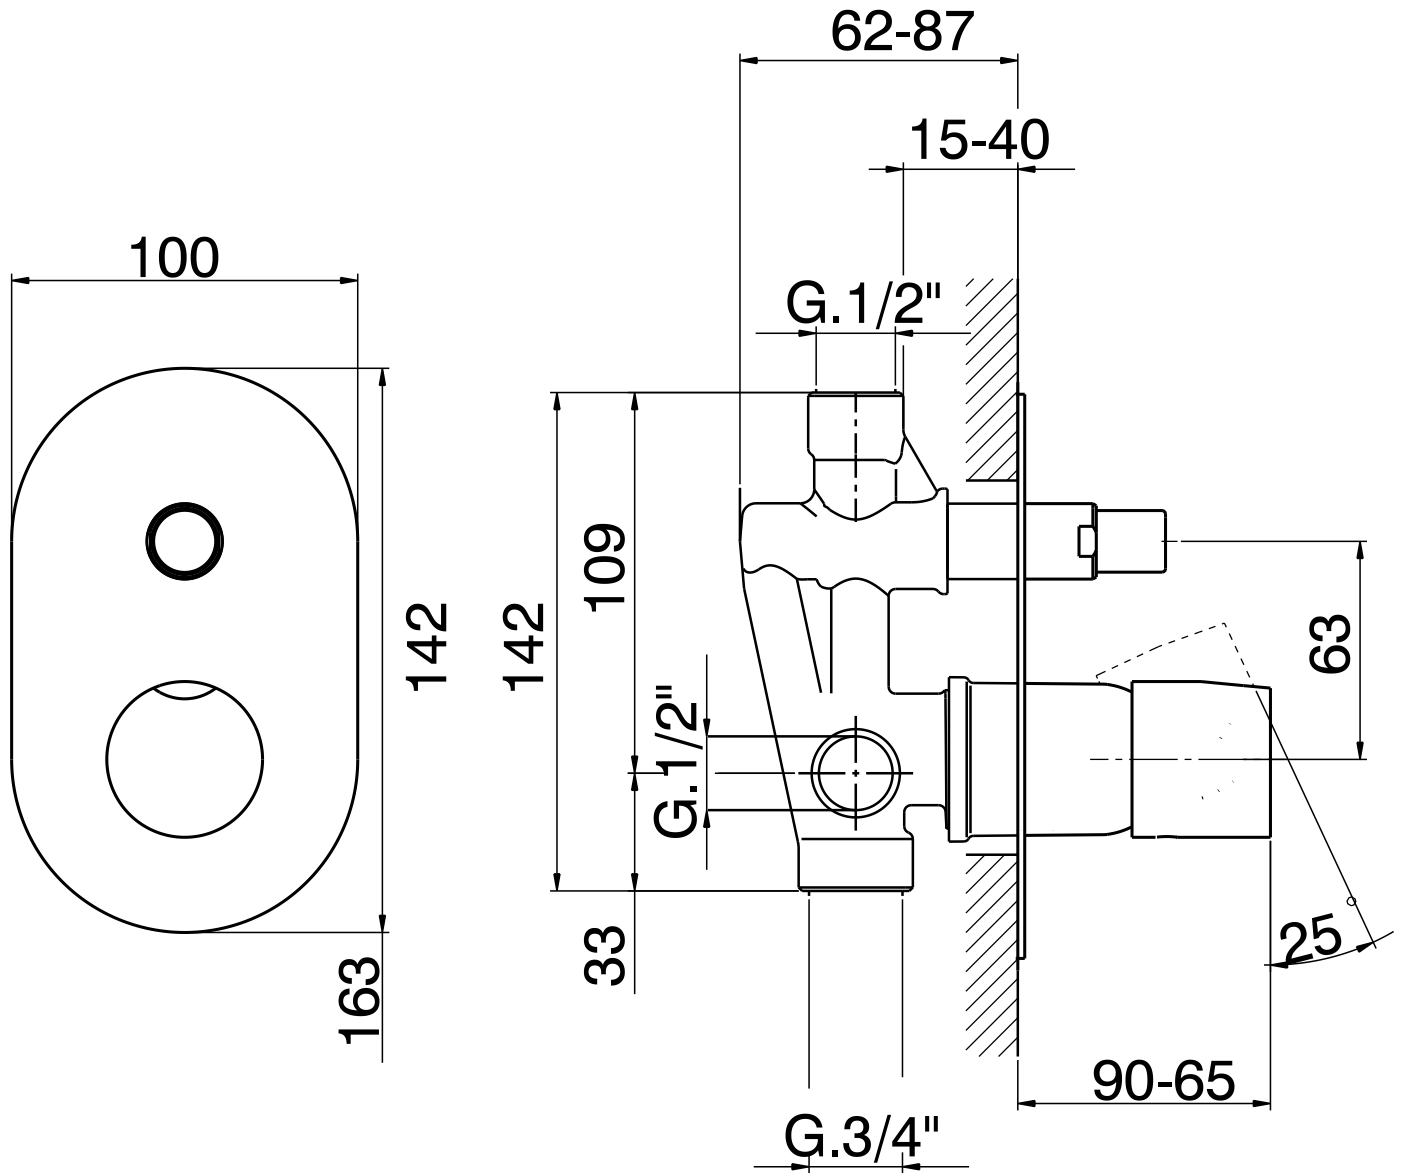

## FL2081

Shower mixer 2 outlets with diverter

Complements: Line accessories FOLD

Package dim. 19 x 19 x 12 cm | Weight 1,7 kg | Pz. Pallet n° -

vista zenitale / zenital view

vista frontale / frontal view

vista laterale / lateral view

sizes in mm

BRASS: glossy finish

chrome

art. **FL2081**

sizes in mm