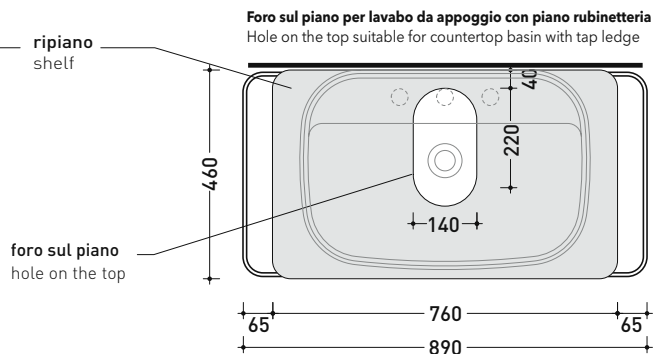

## FI75SV Filo 75

Varnished stainless steel structure with shelves suitable for countertop basins

Complements: **COUNTERTOP BASINS CENTRAL-TOP:**  
**App** (AP40A - AP62A) - **Boll** (BL42L - BL56L) - **Bonola 46** (BN46A) - **Flag** (FG40A - FG50A) - **Miniwash** (MWL40 - MWL48 - MWL60) - **Nile** (NL40A - NL62A) - **NudaSlim 60** (ND60A) - **Pass** (PS62C - PS65AT) - **Roll** (RL44L - RL56L) - **TwinSet Slim** (TW42C)  
**COUNTERTOP BASINS WITH TAP LEDGE:**  
**Flag 64** (FG64L) - **Fluo** (FU60L - FU70L) - **Miniwash 60** (MW60PR) - **Monò 54** (MN54L) - **NudaSlim 60** (ND60PR - ND60L)

Technical accessories: **Mat black siphon (SIFLNE)**

Package dim. **cm** | Weight **26 kg** | Pz. Pallet n° -

vista frontale / frontal view

vista laterale / lateral view

vista zenitale / zenital view

vista zenitale / zenital view

sizes in mm

STAINLESS STEEL: matt finish

black

SHELVES: matt finish

black