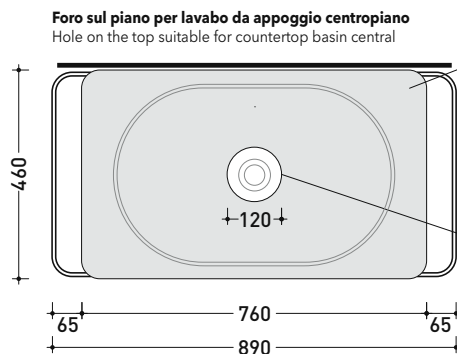

## FI75SV Filo 75

Varnished stainless steel structure with shelves suitable for countertop basins

Complements: **COUNTERTOP BASINS CENTRAL-TOP:**  
**App** (AP40A - AP62A) - **Boll** (BL42L - BL56L) - **Bonola 46** (BN46A) - **Flag** (FG40A - FG50A) - **Miniwash** (MWL40 - MWL48 - MWL60) - **Nile** (NL40A - NL62A) - **NudaSlim 60** (ND60A) - **Pass** (PS62C - PS65AT) - **Roll** (RL44L - RL56L) - **TwinSet Slim** (TW42C)  
**COUNTERTOP BASINS WITH TAP LEDGE:**  
**Flag 64** (FG64L) - **Fluo** (FU60L - FU70L) - **Miniwash 60** (MW60PR) - **Monò 54** (MN54L) - **NudaSlim 60** (ND60PR - ND60L)

Technical accessories: **Mat black siphon (SIFLNE)**

Package dim. **cm** | Weight **26 kg** | Pz. Pallet n° -

vista frontale / frontal view

vista laterale / lateral view

vista zenitale / zenital view

vista zenitale / zenital view

sizes in mm

STAINLESS STEEL: matt finish

black

SHELVES: matt finish

black