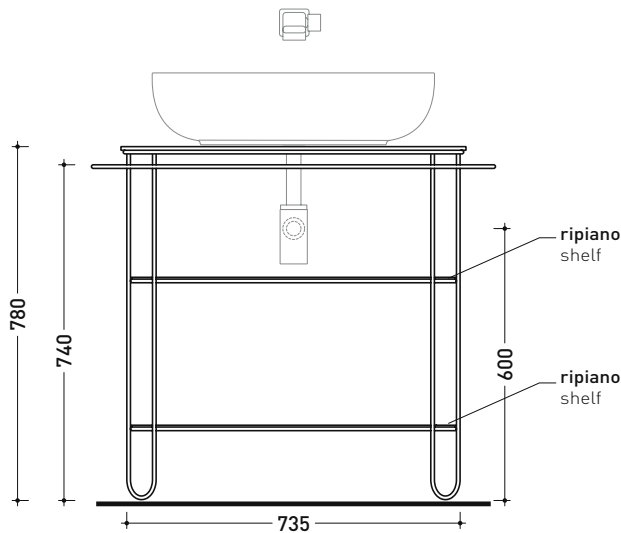

## FI75SV Filo 75

Varnished stainless steel structure with shelves suitable for countertop basins

Complements: **COUNTERTOP BASINS CENTRAL-TOP:**  
**App** (AP40A - AP62A) - **Boll** (BL42L - BL56L) - **Bonola 46** (BN46A) - **Flag** (FG40A - FG50A) - **Miniwash** (MWL40 - MWL48 - MWL60) - **Nile** (NL40A - NL62A) - **NudaSlim 60** (ND60A) - **Pass** (PS62C - PS65AT) - **Roll** (RL44L - RL56L) - **TwinSet Slim** (TW42C)  
**COUNTERTOP BASINS WITH TAP LEDGE:**  
**Flag 64** (FG64L) - **Fluo** (FU60L - FU70L) - **Miniwash 60** (MW60PR) - **Monò 54** (MN54L) - **NudaSlim 60** (ND60PR - ND60L)

Technical accessories: **Mat black siphon (SIFLNE)**

Package dim. **cm** | Weight **26 kg** | Pz. Pallet n° -

vista frontale / frontal view

vista laterale / lateral view

vista zenitale / zenital view

vista zenitale / zenital view