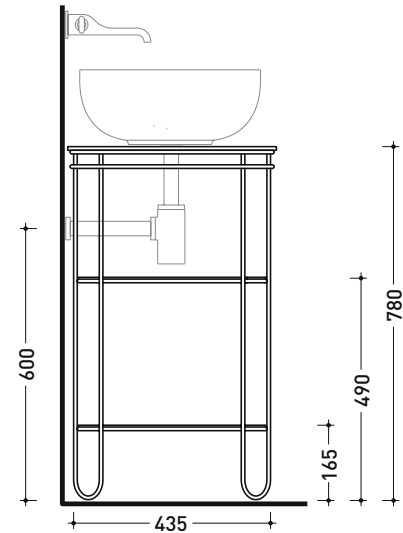

## FI75SV Filo 75

Varnished stainless steel structure with shelves suitable for countertop basins

Complements: **COUNTERTOP BASINS CENTRAL-TOP:**  
**App** (AP40A - AP62A) - **Boll** (BL42L - BL56L) - **Bonola 46** (BN46A) - **Flag** (FG40A - FG50A) - **Miniwash** (MWL40 - MWL48 - MWL60) - **Nile** (NL40A - NL62A) - **NudaSlim 60** (ND60A) - **Pass** (PS62C - PS65AT) - **Roll** (RL44L - RL56L) - **TwinSet Slim** (TW42C)  
**COUNTERTOP BASINS WITH TAP LEDGE:**  
**Flag 64** (FG64L) - **Fluo** (FU60L - FU70L) - **Miniwash 60** (MW60PR) - **Monò 54** (MN54L) - **NudaSlim 60** (ND60PR - ND60L)

Technical accessories: **Mat black siphon (SIFLNE)**

Package dim. **cm** | Weight **26 kg** | Pz. Pallet n° -

vista frontale / frontal view

vista laterale / lateral view

vista zenitale / zenital view

vista zenitale / zenital view