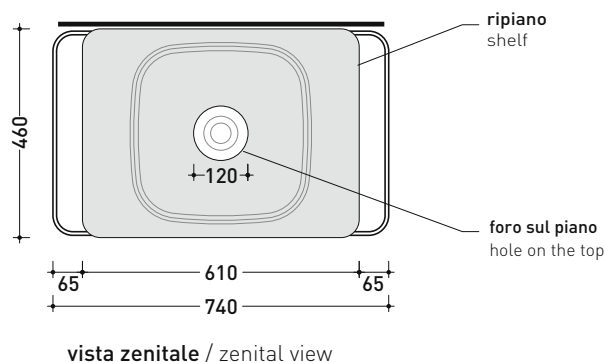

## FI60SV Filo 60

Varnished stainless steel structure with shelves  
suitable for countertop basins

Complements: **COUNTERTOP BASINS:**  
**App 40** (AP40A) - **Boll** (BL42L - BL56L) - **Bonola 46** (BN46A)  
**Flag** (FG40A - FG50A) - **Miniwash** (MWL40 - MWL48) - **Nile**  
**40** (NL40A) - **NudaSlim 60** (ND60A) - **Roll** (RL44L - RL56L) -  
**TwinSet Slim** (TW42C)

Technical accessories:  
**Mat black siphon** (SIFLNE)

Package dim. **cm** | Weight **22 kg** | Pz. Pallet n° -

sizes in mm

STAINLESS STEEL: matt finish

black

SHELVES: matt finish

black