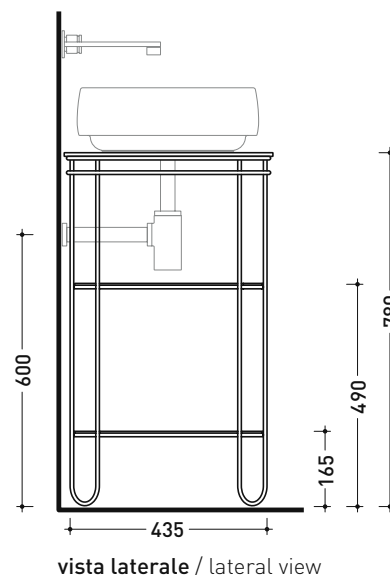

## FI60SV Filo 60

Varnished stainless steel structure with shelves  
suitable for countertop basins

Complements: **COUNTERTOP BASINS:**  
**App 40** (AP40A) - **Boll** (BL42L - BL56L) - **Bonola 46** (BN46A)  
**Flag** (FG40A - FG50A) - **Miniwash** (MWL40 - MWL48) - **Nile**  
**40** (NL40A) - **NudaSlim 60** (ND60A) - **Roll** (RL44L - RL56L) -  
**TwinSet Slim** (TW42C)

Technical accessories:  
**Mat black siphon** (SIFLNE)

Package dim. **cm** | Weight **22 kg** | Pz. Pallet n° -

sizes in mm

STAINLESS STEEL: matt finish

black

SHELVES: matt finish

black