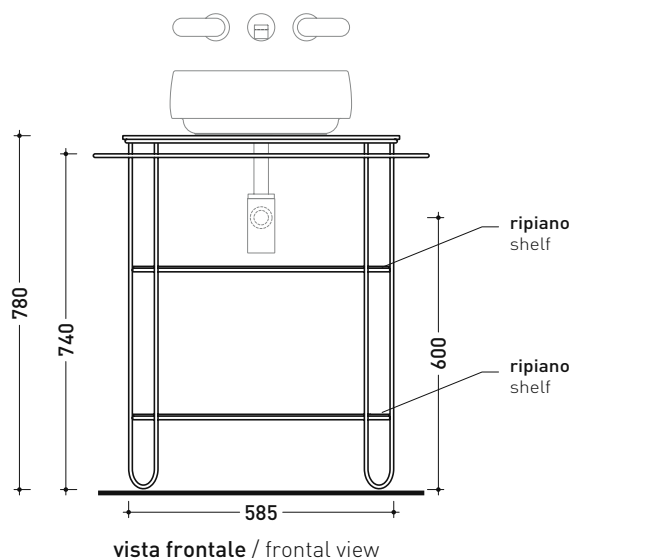

## FI60SV Filo 60

Varnished stainless steel structure with shelves  
suitable for countertop basins

Complements: **COUNTERTOP BASINS:**  
**App 40** (AP40A) - **Boll** (BL42L - BL56L) - **Bonola 46** (BN46A)  
**Flag** (FG40A - FG50A) - **Miniwash** (MWL40 - MWL48) - **Nile**  
**40** (NL40A) - **NudaSlim 60** (ND60A) - **Roll** (RL44L - RL56L) -  
**TwinSet Slim** (TW42C)

Technical accessories:  
**Mat black siphon** (SIFLNE)

Package dim. **cm** | Weight **22 kg** | Pz. Pallet n° -

sizes in mm

STAINLESS STEEL: matt finish

black

SHELVES: matt finish

black