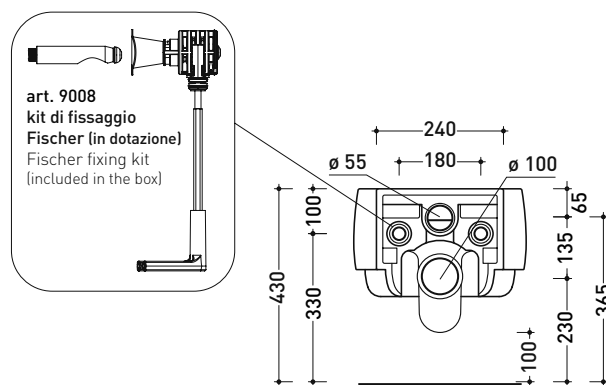

FG118G

Wall hung wc with goclean® system (fixing kit art. 9008 included)

Complements: **Soft-closing thermosetting wrapping seat&cover (FGCW03 - FGCW03OR)**
Line accessories: TWO - HOOP - NOKÉ - FOLD

Technical accessories: **Universal fixing bracket for wall hung wc/bidet (41/P)**

Package dim. cm | Weight 20,5 kg | Pz. Pallet n° 15

UNI EN 997

Dop-No997

Flaminia does not recommend combining this toilet model with rapid-flow/flushometer systems or traditional high tanks

vista zenitale / zenital view

vista laterale / lateral view

sezione longitudinale / section

vista retro / back view

sizes in mm

Please consider a 2% tolerance on indicated measurements

CERAMIC: glossy finish

matt finish

CERAMIC STRIPES: matt finish