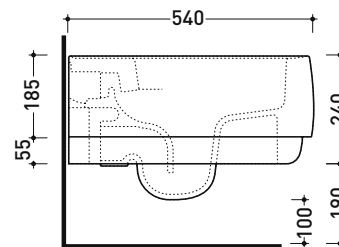

Package dim. cm | Weight 20,5 kg | Pz. Pallet n° 15

UNI EN 997

Dop-No997

Flaminia does not recommend combining this toilet model with rapid-flow/flushometer systems or traditional high tanks

vista zenitale / zenital view

vista laterale / lateral view

sezione longitudinale / section

vista retro / back view

sizes in mm

Please consider a 2% tolerance on indicated measurements

CERAMIC: glossy finish

matt finish

CERAMIC STRIPES: matt finish