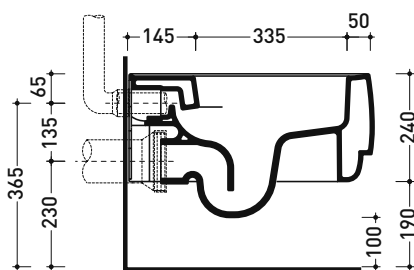

Package dim. cm | Weight 20,5 kg | Pz. Pallet n° 15

UNI EN 997

Dop-No997

Flaminia does not recommend combining this toilet model with rapid-flow/flushometer systems or traditional high tanks

vista zenitale / zenital view

vista laterale / lateral view

sezione longitudinale / section

vista retro / back view

sizes in mm

Please consider a 2% tolerance on indicated measurements

CERAMIC: glossy finish

matt finish

CERAMIC STRIPES: matt finish