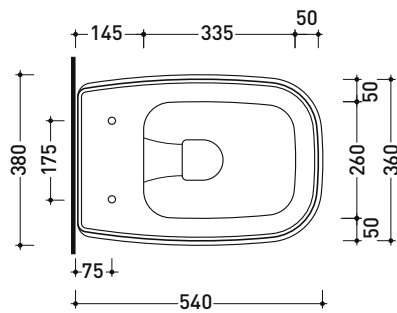

FG118G

Wall hung wc with goclean® system (fixing kit art. 9008 included)

Complements: **Soft-closing thermosetting wrapping seat&cover (FGCW03 - FGCW03OR)**
Line accessories: TWO - HOOP - NOKÉ - FOLD

Technical accessories: **Universal fixing bracket for wall hung wc/bidet (41/P)**

Package dim. cm | Weight 20,5 kg | Pz. Pallet n° 15

UNI EN 997

Dop-No997

Flaminia does not recommend combining this toilet model with rapid-flow/flushometer systems or traditional high tanks

vista zenitale / zenital view

vista laterale / lateral view

sezione longitudinale / section

vista retro / back view

sizes in mm

Please consider a 2% tolerance on indicated measurements

CERAMIC: glossy finish

matt finish

CERAMIC STRIPES: matt finish