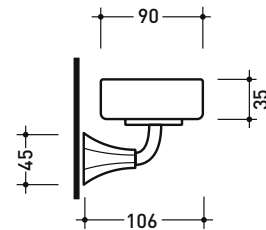

2013

EGPS

Soap holder in vetrofreddo®

Complements: **Line taps EVERGREEN**

Package dim.

Weight **0,6 kg**

Pz. Pallet n° -

vista zenitale / zenital view

vista frontale / frontal view

vista laterale / lateral view

sizes in mm

CERAMIC: glossy finish

white

BRASS: glossy finish

chrome

gold