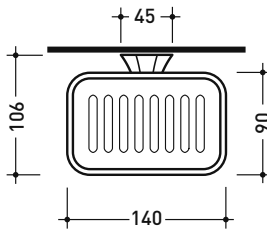

2013

EGPS

Soap holder in vetrofreddo®

Complements: **Line taps EVERGREEN**

Package dim.

Weight **0,6 kg**

Pz. Pallet n° -

vista zenitale / zenital view

vista frontale / frontal view

vista laterale / lateral view

sizes in mm

CERAMIC: glossy finish

white

BRASS: glossy finish

chrome

gold