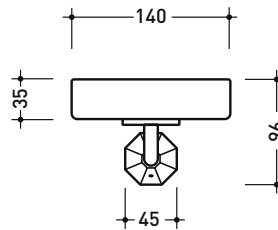

2013

EGPS

Soap holder in vetrofreddo®

Complements: **Line taps EVERGREEN**

Package dim.

Weight **0,6 kg**

Pz. Pallet n° -

vista zenitale / zenital view

vista frontale / frontal view

vista laterale / lateral view

sizes in mm

CERAMIC: glossy finish

white

BRASS: glossy finish

chrome

gold