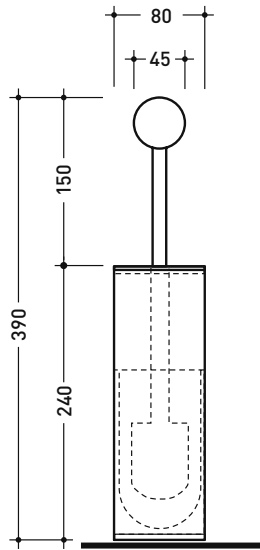

## EGPF

Toilet brush holder

Complements: Line taps EVERGREEN

Package dim.

Weight 0,9 kg

Pz. Pallet n° -

vista zenitale / zenital view

vista frontale / frontal view

scopino / toilet brush

sizes in mm

BRASS: glossy finish

chrome

gold