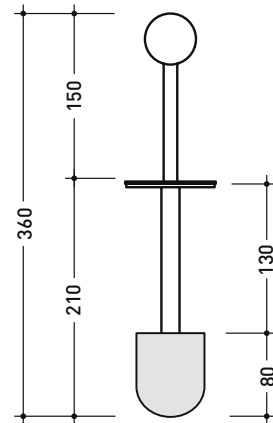

## EGPF

Toilet brush holder

Complements: Line taps EVERGREEN

Package dim.

Weight 0,9 kg

Pz. Pallet n° -

vista zenitale / zenital view

vista frontale / frontal view

scopino / toilet brush

sizes in mm

BRASS: glossy finish

chrome

gold