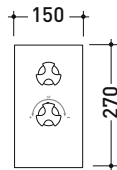

2013

EGBT1

Concealed thermostatic shower mixer 1 outlet

Complements: Line accessories EVERGREEN

Package dim.

Weight 5 kg

Pz. Pallet n° -

vista frontale / frontal view

vista laterale / lateral view

sizes in mm