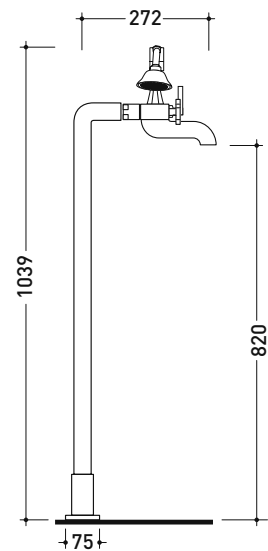

2013

EG700

Floor mounted bathtub mixer with spout diverter and hand-shower with hose

Complements: **Line accessories** EVERGREEN

Package dim.

Weight **10,5 kg**

Pz. Pallet n° -

vista zenitale / zenital view

vista frontale / frontal view

vista laterale / lateral view

sizes in mm