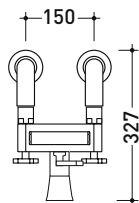

2013

EG700

Floor mounted bathtub mixer with spout diverter and hand-shower with hose

Complements: **Line accessories** EVERGREEN

Package dim.

Weight **10,5 kg**

Pz. Pallet n° -

vista zenitale / zenital view

vista frontale / frontal view

vista laterale / lateral view

sizes in mm