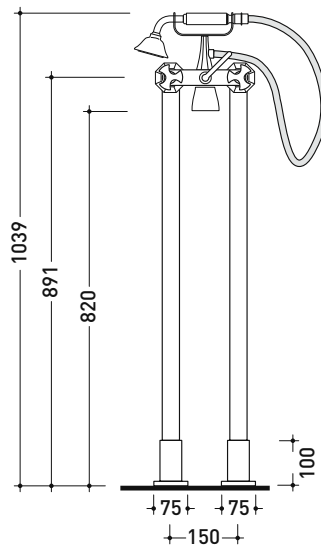

2013

EG700

Floor mounted bathtub mixer with spout diverter and hand-shower with hose

Complements: **Line accessories** EVERGREEN

Package dim.

Weight **10,5 kg**

Pz. Pallet n° -

vista zenitale / zenital view

vista frontale / frontal view

vista laterale / lateral view

sizes in mm