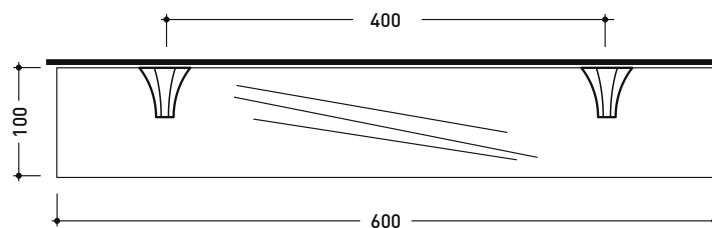

2013

EG45M

Shelf 45 cm with glass top

Complements: **Line taps** EVERGREEN

Package dim.

Weight **1,1 kg**

Pz. Pallet n° -

EG60M

Shelf 60 cm with glass top

Complements: **Line taps** EVERGREEN

Package dim.

Weight **1,3 kg**

Pz. Pallet n° -

CE

vista zenitale / zenital view

vista frontale / frontal view

vista zenitale / zenital view

vista frontale / frontal view

sizes in mm

BRASS: glossy finish

chrome

gold