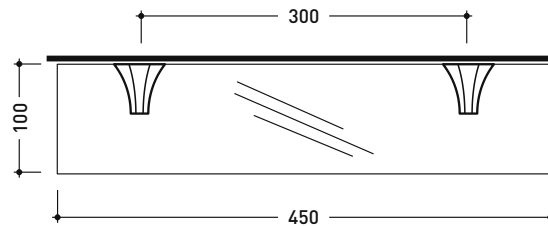

2013

EG45M

Shelf 45 cm with glass top

Complements: **Line taps** EVERGREEN

Package dim.

Weight **1,1 kg**

Pz. Pallet n° -

EG60M

Shelf 60 cm with glass top

Complements: **Line taps** EVERGREEN

Package dim.

Weight **1,3 kg**

Pz. Pallet n° -

CE

vista zenitale / zenital view

vista frontale / frontal view

vista zenitale / zenital view

vista frontale / frontal view

sizes in mm

BRASS: glossy finish

chrome

gold