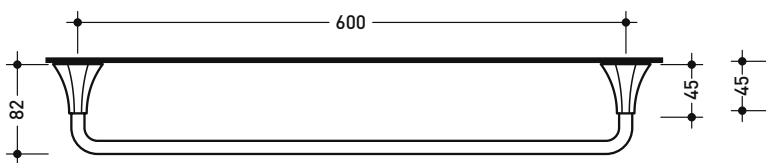

## EG60

Towel holder 60 cm

Package dim.

Weight **1,2 kg**

Pz. Pallet n° -

CE

vista zenitale / zenital view

vista frontale / frontal view

vista zenitale / zenital view

vista frontale / frontal view

vista zenitale / zenital view

vista frontale / frontal view

sizes in mm

BRASS: glossy finish

chrome

gold