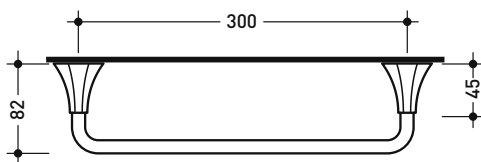

## EG60

Towel holder 60 cm

Package dim.

Weight **1,2 kg**

Pz. Pallet n° -

CE

vista zenitale / zenital view

vista frontale / frontal view

vista zenitale / zenital view

vista frontale / frontal view

vista zenitale / zenital view

vista frontale / frontal view

sizes in mm

BRASS: glossy finish

chrome

gold