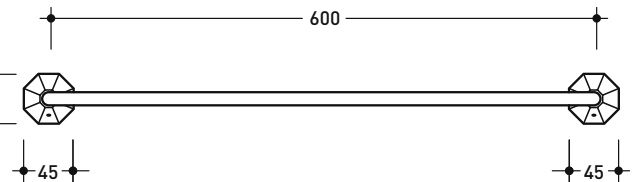

## EG60

Towel holder 60 cm

Package dim.

Weight **1,2 kg**

Pz. Pallet n° -

CE

vista zenitale / zenital view

vista frontale / frontal view

vista zenitale / zenital view

vista frontale / frontal view

vista zenitale / zenital view

vista frontale / frontal view

sizes in mm

BRASS: glossy finish

chrome

gold