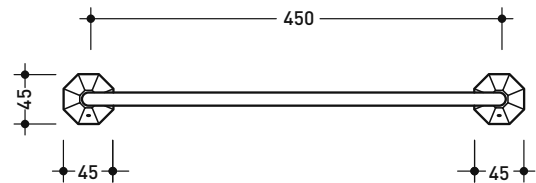

## EG60

Towel holder 60 cm

Package dim.

Weight **1,2 kg**

Pz. Pallet n° -

CE

vista zenitale / zenital view

vista frontale / frontal view

vista zenitale / zenital view

vista frontale / frontal view

vista zenitale / zenital view

vista frontale / frontal view

sizes in mm

BRASS: glossy finish

chrome

gold