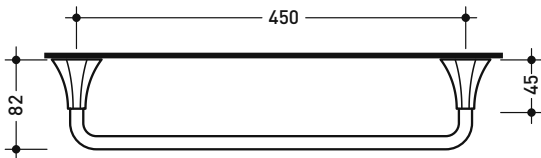

## EG60

Towel holder 60 cm

Package dim.

Weight **1,2 kg**

Pz. Pallet n° -

CE

vista zenitale / zenital view

vista frontale / frontal view

vista zenitale / zenital view

vista frontale / frontal view

vista zenitale / zenital view

vista frontale / frontal view

sizes in mm

BRASS: glossy finish

chrome

gold