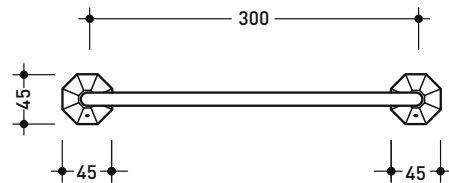

## EG60

Towel holder 60 cm

Package dim.

Weight **1,2 kg**

Pz. Pallet n° -

CE

vista zenitale / zenital view

vista frontale / frontal view

vista zenitale / zenital view

vista frontale / frontal view

vista zenitale / zenital view

vista frontale / frontal view

sizes in mm

BRASS: glossy finish

chrome

gold