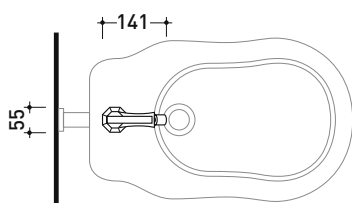

## EG223

Single lever bidet mixer (stop&go drain included)

Complements: Line accessories EVERGREEN

Package dim.

Weight 1,8 kg

Pz. Pallet n° -

vista laterale / lateral view

vista frontale / frontal view

vista zenitale / zenital view

sizes in mm