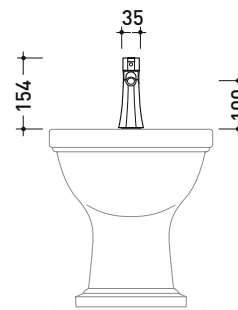

## EG223

Single lever bidet mixer (stop&go drain included)

Complements: Line accessories EVERGREEN

Package dim.

Weight 1,8 kg

Pz. Pallet n° -

vista laterale / lateral view

vista frontale / frontal view

vista zenitale / zenital view

sizes in mm