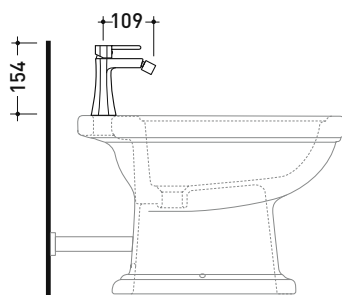

## EG223

Single lever bidet mixer (stop&go drain included)

Complements: Line accessories EVERGREEN

Package dim.

Weight 1,8 kg

Pz. Pallet n° -

vista laterale / lateral view

vista frontale / frontal view

vista zenitale / zenital view

sizes in mm