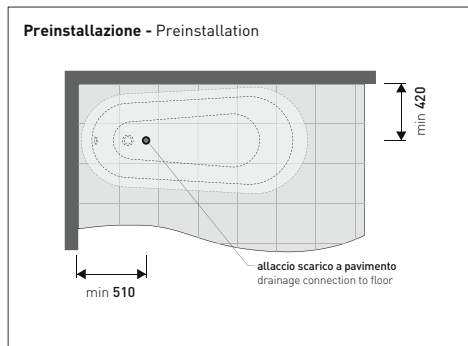

2013

EG170

Free-standing white Crystal-Tech bathtub 170 cm
(including 4 brass clawfeet and external drainage system)

• WITH OVERFLOW

Complements: **Line accessories** EVERGREEN
Line taps EVERGREEN

Package dim. 200 x 100 x 69 cm | Weight 75 kg | Pz. Pallet n° 1

Capacità Max / Max Capacity 165 L.
Peso Netto / Net Weight 60 Kg.

sizes in mm

CRYSTAL-TECH: glossy finish

white

BRASS: glossy finish

chrome

gold

white