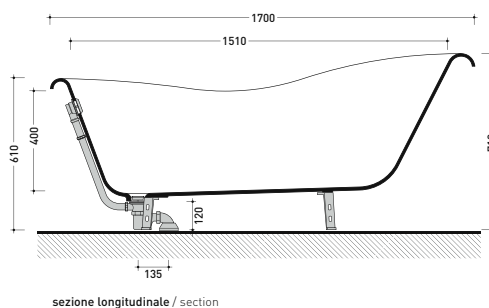

2013

EG170

Free-standing white Crystal-Tech bathtub 170 cm
(including 4 brass clawfeet and external drainage system)

• WITH OVERFLOW

Complements: **Line accessories** EVERGREEN
Line taps EVERGREEN

Package dim. 200 x 100 x 69 cm | Weight 75 kg | Pz. Pallet n° 1

Capacità Max / Max Capacity 165 L.
Peso Netto / Net Weight 60 Kg.

sizes in mm

CRYSTAL-TECH: glossy finish

white

BRASS: glossy finish

chrome

gold

white