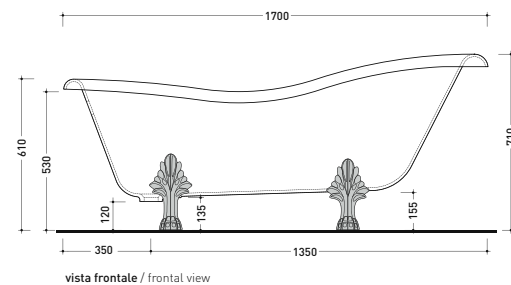

2013

EG170

Free-standing white Crystal-Tech bathtub 170 cm
(including 4 brass clawfeet and external drainage system)

• WITH OVERFLOW

Complements: **Line accessories** EVERGREEN
Line taps EVERGREEN

Package dim. 200 x 100 x 69 cm | Weight 75 kg | Pz. Pallet n° 1

Capacità Max / Max Capacity 165 L.
Peso Netto / Net Weight 60 Kg.

sizes in mm

CRYSTAL-TECH: glossy finish

white

BRASS: glossy finish

chrome

gold

white