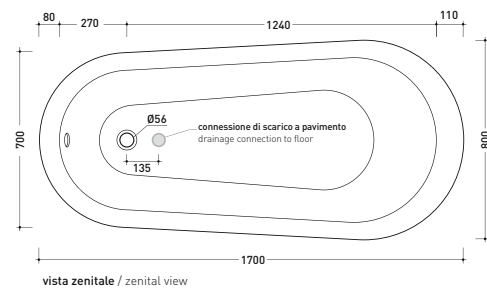

2013

EG170

Free-standing white Crystal-Tech bathtub 170 cm
(including 4 brass clawfeet and external drainage system)

• WITH OVERFLOW

Complements: **Line accessories** EVERGREEN
Line taps EVERGREEN

Package dim. 200 x 100 x 69 cm | Weight 75 kg | Pz. Pallet n° 1

Capacità Max / Max Capacity 165 L.
Peso Netto / Net Weight 60 Kg.

sizes in mm

CRYSTAL-TECH: glossy finish

white

BRASS: glossy finish

chrome

gold

white