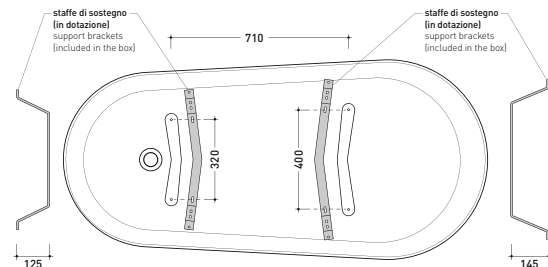

2013

EG170

Free-standing white Crystal-Tech bathtub 170 cm
(including 4 brass clawfeet and external drainage system)

• WITH OVERFLOW

Complements: **Line accessories** EVERGREEN
Line taps EVERGREEN

Package dim. 200 x 100 x 69 cm | Weight 75 kg | Pz. Pallet n° 1

Capacità Max / Max Capacity 165 L.
Peso Netto / Net Weight 60 Kg.

sizes in mm

CRYSTAL-TECH: glossy finish

white

BRASS: glossy finish

chrome

gold

white