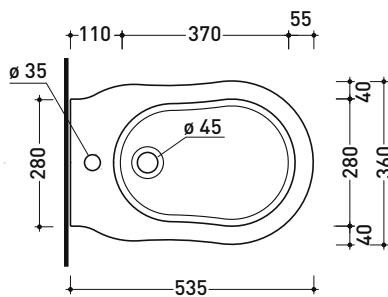

EF218

Wall hung single-hole bidet (fixing kit included art. 9008)

• WITH OVERFLOW

Complements: **Line taps bidet:** EVERGREEN - X1
Line accessories: EVERGREEN

Technical accessories: **Universal fixing bracket for wall hung wc/bidet (41/P)**
Short chrome siphon for bidet (SIFB/CR)
Stop & Go drain (PLSG)
CERAMIC Stop & Go drain (PLCE)
Two piece set chrome tap filters (RF026)

Package dim.

Weight 17,2 kg

Pz. Pallet n° 18

CE UNI EN 14528 - CL20

Dop-No14528

vista zenitale / zenital view

vista laterale / lateral view

sezione longitudinale / section

vista retro / back view

sizes in mm

Please consider a 2% tolerance on indicated measurements

CERAMIC: glossy finish

white

black

matt finish

milky white