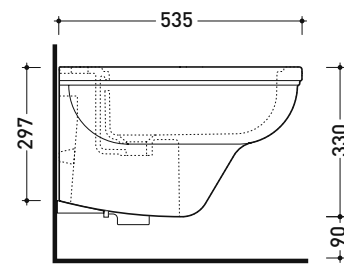

Package dim.

Weight 17,2 kg

Pz. Pallet n° 18

CE UNI EN 14528 - CL20

Dop-No14528

vista zenitale / zenital view

vista laterale / lateral view

sezione longitudinale / section

vista retro / back view

sizes in mm

Please consider a 2% tolerance on indicated measurements

CERAMIC: glossy finish

white

black

matt finish

milky white