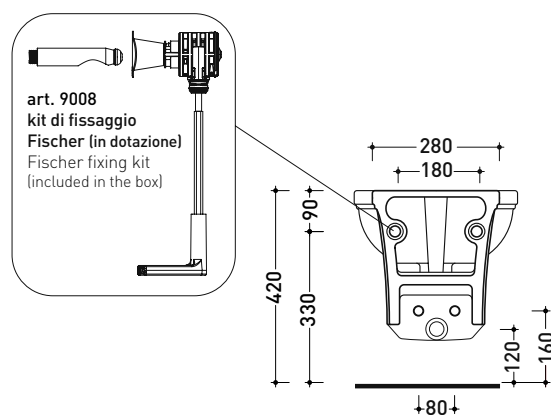

EF218

Wall hung single-hole bidet (fixing kit included art. 9008)

• WITH OVERFLOW

Complements: **Line taps bidet:** EVERGREEN - X1
Line accessories: EVERGREEN

Technical accessories: **Universal fixing bracket for wall hung wc/bidet (41/P)**
Short chrome siphon for bidet (SIFB/CR)
Stop & Go drain (PLSG)
CERAMIC Stop & Go drain (PLCE)
Two piece set chrome tap filters (RF026)

Package dim.

Weight 17,2 kg

Pz. Pallet n° 18

CE UNI EN 14528 - CL20

Dop-No14528

vista zenitale / zenital view

vista laterale / lateral view

sezione longitudinale / section

vista retro / back view

sizes in mm

Please consider a 2% tolerance on indicated measurements

CERAMIC: glossy finish

white

black

matt finish

milky white