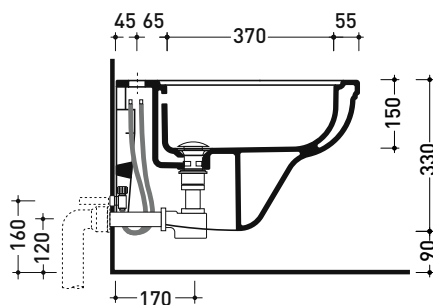

EF218

Wall hung single-hole bidet (fixing kit included art. 9008)

• WITH OVERFLOW

Complements: **Line taps bidet:** EVERGREEN - X1
Line accessories: EVERGREEN

Technical accessories: **Universal fixing bracket for wall hung wc/bidet (41/P)**
Short chrome siphon for bidet (SIFB/CR)
Stop & Go drain (PLSG)
CERAMIC Stop & Go drain (PLCE)
Two piece set chrome tap filters (RF026)

Package dim.

Weight 17,2 kg

Pz. Pallet n° 18

CE UNI EN 14528 - CL20

Dop-No14528

vista zenitale / zenital view

vista laterale / lateral view

sezione longitudinale / section

vista retro / back view

sizes in mm

Please consider a 2% tolerance on indicated measurements

CERAMIC: glossy finish

white

black

matt finish

milky white