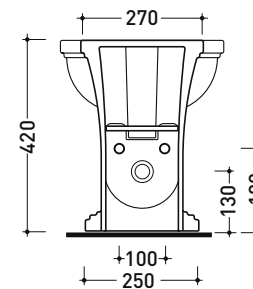

EF217

Back to wall single-hole bidet

• with overflow • without/three holes tap on demand

Complements: Line taps bidet: EVERGREEN
Line accessories: EVERGREEN

Technical accessories: Short chrome siphon for bidet (SIFB/CR)
Stop & Go drain (PLSG)
CERAMIC Stop & Go drain (PLCE)
Floor fixing kit (9001)

Package dim.

Weight 23 kg

Pz. Pallet n° 21

CE UNI EN 14528 - CL20 Dop-No14528

vista zenitale / zenital view

vista laterale / lateral view

sezione longitudinale / section

vista retro / back view

sizes in mm

Please consider a 2% tolerance on indicated measurements