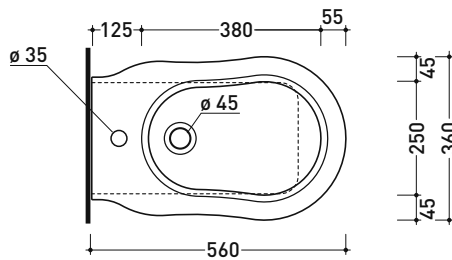

EF217

Back to wall single-hole bidet

• with overflow • without/three holes tap on demand

Complements: Line taps bidet: EVERGREEN
Line accessories: EVERGREEN

Technical accessories: Short chrome siphon for bidet (SIFB/CR)
Stop & Go drain (PLSG)
CERAMIC Stop & Go drain (PLCE)
Floor fixing kit (9001)

Package dim.

Weight 23 kg

Pz. Pallet n° 21

CE UNI EN 14528 - CL20 Dop-No14528

vista zenitale / zenital view

vista laterale / lateral view

sezione longitudinale / section

vista retro / back view

sizes in mm

Please consider a 2% tolerance on indicated measurements