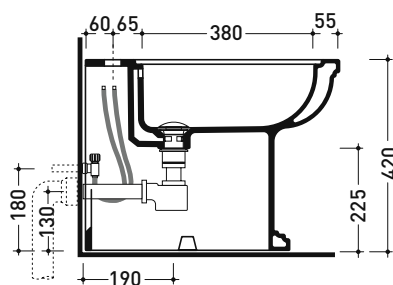

EF217

Back to wall single-hole bidet

• with overflow • without/three holes tap on demand

Complements: Line taps bidet: EVERGREEN
Line accessories: EVERGREEN

Technical accessories: Short chrome siphon for bidet (SIFB/CR)
Stop & Go drain (PLSG)
CERAMIC Stop & Go drain (PLCE)
Floor fixing kit (9001)

Package dim.

Weight 23 kg

Pz. Pallet n° 21

CE UNI EN 14528 - CL20 Dop-No14528

vista zenitale / zenital view

vista laterale / lateral view

sezione longitudinale / section

vista retro / back view

sizes in mm

Please consider a 2% tolerance on indicated measurements