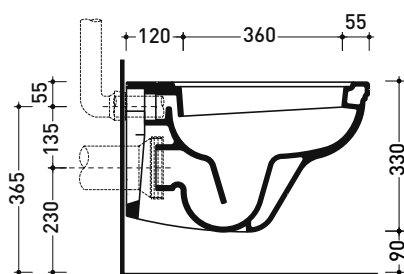

Technical accessories: Universal fixing bracket for wall hung wc/bidet (41/P)

Package dim.

Weight 19,5 kg

Pz. Pallet n° 18

CE UNI EN 997

Dop-No997

Flaminia does not recommend combining this toilet model with rapid-flow/flushometer systems or traditional high tanks

vista zenitale / zenital view

vista laterale / lateral view

sezione longitudinale / section

art. 9008  
 kit di fissaggio  
 Fischer (in dotazione)  
 Fischer fixing kit  
 (included in the box)

vista retro / back view