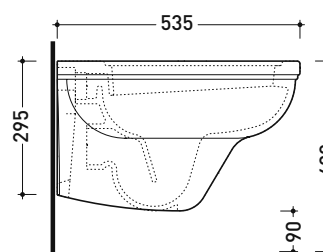

## EF118

Wall hung wc (fixing kit included art. 9008)

Complements: Soft-close wrapping thermosetting seat&cover with chrom or gold hinges (EFCW03 - EFCW03OR)  
 Seat&cover with chrom or gold hinges (23/C - 23/O)  
 Soft-close seat&cover with chrom or gold hinges (23/CR - 23/OR)  
 Solid wood seat&cover with chrom or gold hinges (23N/C - 23N/O)  
 Solid wood soft-close seat&cover with chrom or gold hinges (23N/CR - 23N/OR)  
 Line accessories: EVERGREEN

Technical accessories: Universal fixing bracket for wall hung wc/bidet (41/P)

Package dim.

Weight 19,5 kg

Pz. Pallet n° 18

CE UNI EN 997

Dop-No997

Flaminia does not recommend combining this toilet model with rapid-flow/flushometer systems or traditional high tanks

vista zenitale / zenital view

vista laterale / lateral view

sezione longitudinale / section

art. 9008  
 kit di fissaggio  
 Fischer (in dotazione)  
 Fischer fixing kit  
 (included in the box)

vista retro / back view