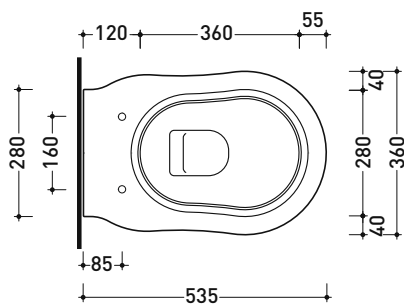

Technical accessories: Universal fixing bracket for wall hung wc/bidet (41/P)

Package dim.

Weight 19,5 kg

Pz. Pallet n° 18

CE UNI EN 997

Dop-No997

Flaminia does not recommend combining this toilet model with rapid-flow/flushometer systems or traditional high tanks

vista zenitale / zenital view

vista laterale / lateral view

sezione longitudinale / section

art. 9008  
 kit di fissaggio  
 Fischer (in dotazione)  
 Fischer fixing kit  
 (included in the box)

vista retro / back view