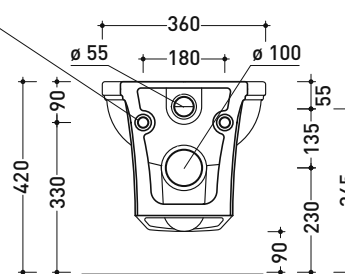

Technical accessories: Universal fixing bracket for wall hung wc/bidet (41/P)

Package dim.

Weight 19,5 kg

Pz. Pallet n° 18

CE UNI EN 997

Dop-No997

Flaminia does not recommend combining this toilet model with rapid-flow/flushometer systems or traditional high tanks

vista zenitale / zenital view

vista laterale / lateral view

sezione longitudinale / section

art. 9008  
 kit di fissaggio  
 Fischer (in dotazione)  
 Fischer fixing kit  
 (included in the box)

vista retro / back view