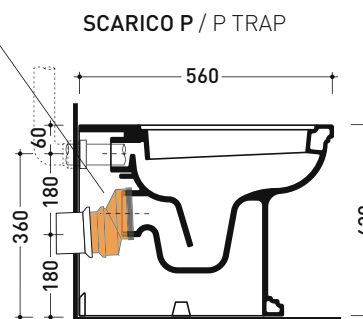

EF117

Back to wall wc with floor / wall (S/P) trap

(drainage connectors included art. LK1012)

Complements:

- Soft-close wrapping thermosetting seat&cover with chrom or gold hinges (EFCW03 - EFCW03OR)
- Seat&cover with chrom or gold hinges (23/C - 23/O)
- Soft-close seat&cover with chrom or gold hinges (23/CR - 23/OR)
- Solid wood seat&cover with chrom or gold hinges (23N/C - 23N/O)
- Solid wood soft-close seat&cover with chrom or gold hinges (23N/CR - 23N/OR)
- Line accessories: EVERGREEN

Technical accessories: Floor fixing kit (9001)

Package dim.

Weight 26,5 kg

Pz. Pallet n° 21

CE UNI EN 997

Dop-No997

Flaminia does not recommend combining this toilet model with rapid-flow/flushometer systems or traditional high tanks

vista zenitale / zenital view

vista laterale / lateral view

vista retro / back view

sezione longitudinale / section

art. LK1012 (LKR90+LKR40)
connessioni di scarico
(in dotazione)
drainage connector
(included in the box)