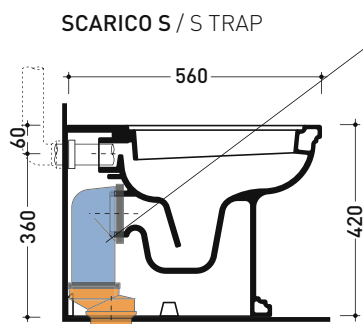

EF117

Back to wall wc with floor / wall (S/P) trap

(drainage connectors included art. LK1012)

Complements:

- Soft-close wrapping thermosetting seat&cover with chrom or gold hinges (EFCW03 - EFCW03OR)
- Seat&cover with chrom or gold hinges (23/C - 23/O)
- Soft-close seat&cover with chrom or gold hinges (23/CR - 23/OR)
- Solid wood seat&cover with chrom or gold hinges (23N/C - 23N/O)
- Solid wood soft-close seat&cover with chrom or gold hinges (23N/CR - 23N/OR)
- Line accessories: EVERGREEN

Technical accessories: Floor fixing kit (9001)

Package dim.

Weight 26,5 kg

Pz. Pallet n° 21

CE UNI EN 997

Dop-No997

Flaminia does not recommend combining this toilet model with rapid-flow/flushometer systems or traditional high tanks

vista zenitale / zenital view

vista laterale / lateral view

vista retro / back view

sezione longitudinale / section

art. LK1012 (LKR90+LKR40)
connessioni di scarico
(in dotazione)
drainage connector
(included in the box)