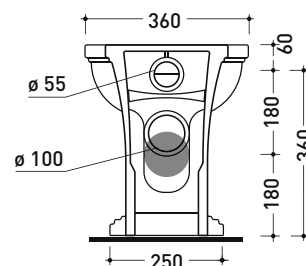

EF117

Back to wall wc with floor / wall (S/P) trap

(drainage connectors included art. LK1012)

Complements:

- Soft-close wrapping thermosetting seat&cover with chrom or gold hinges (EFCW03 - EFCW03OR)
- Seat&cover with chrom or gold hinges (23/C - 23/O)
- Soft-close seat&cover with chrom or gold hinges (23/CR - 23/OR)
- Solid wood seat&cover with chrom or gold hinges (23N/C - 23N/O)
- Solid wood soft-close seat&cover with chrom or gold hinges (23N/CR - 23N/OR)
- Line accessories: EVERGREEN

Technical accessories: Floor fixing kit (9001)

Package dim.

Weight 26,5 kg

Pz. Pallet n° 21

CE UNI EN 997

Dop-No997

Flaminia does not recommend combining this toilet model with rapid-flow/flushometer systems or traditional high tanks

vista zenitale / zenital view

vista laterale / lateral view

vista retro / back view

sezione longitudinale / section

art. LK1012 (LKR90+LKR40)
connessioni di scarico
(in dotazione)
drainage connector
(included in the box)