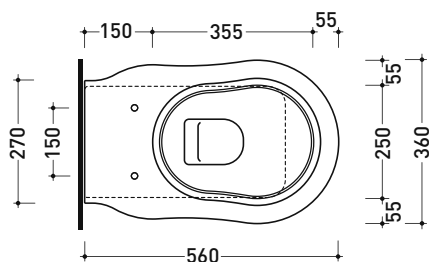

Technical accessories: Floor fixing kit (9001)

Package dim.

Weight 26,5 kg

Pz. Pallet n° 21

CE UNI EN 997

Dop-No997

Flaminia does not recommend combining this toilet model with rapid-flow/flushometer systems or traditional high tanks

vista zenitale / zenital view

vista laterale / lateral view

vista retro / back view

sezione longitudinale / section

art. LK1012 (LKR90+LKR40)
connessioni di scarico
(in dotazione)
drainage connector
(included in the box)

sezione longitudinale / section