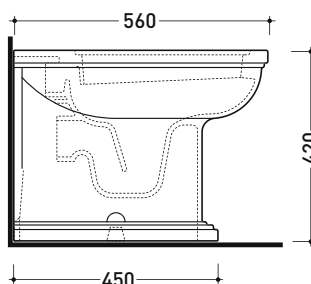

EF117

Back to wall wc with floor / wall (S/P) trap

(drainage connectors included art. LK1012)

Complements:

- Soft-close wrapping thermosetting seat&cover with chrom or gold hinges (EFCW03 - EFCW03OR)
- Seat&cover with chrom or gold hinges (23/C - 23/O)
- Soft-close seat&cover with chrom or gold hinges (23/CR - 23/OR)
- Solid wood seat&cover with chrom or gold hinges (23N/C - 23N/O)
- Solid wood soft-close seat&cover with chrom or gold hinges (23N/CR - 23N/OR)
- Line accessories: EVERGREEN

Technical accessories: Floor fixing kit (9001)

Package dim.

Weight 26,5 kg

Pz. Pallet n° 21

CE UNI EN 997

Dop-No997

Flaminia does not recommend combining this toilet model with rapid-flow/flushometer systems or traditional high tanks

vista zenitale / zenital view

vista laterale / lateral view

vista retro / back view

sezione longitudinale / section

art. LK1012 (LKR90+LKR40)
connessioni di scarico
(in dotazione)
drainage connector
(included in the box)